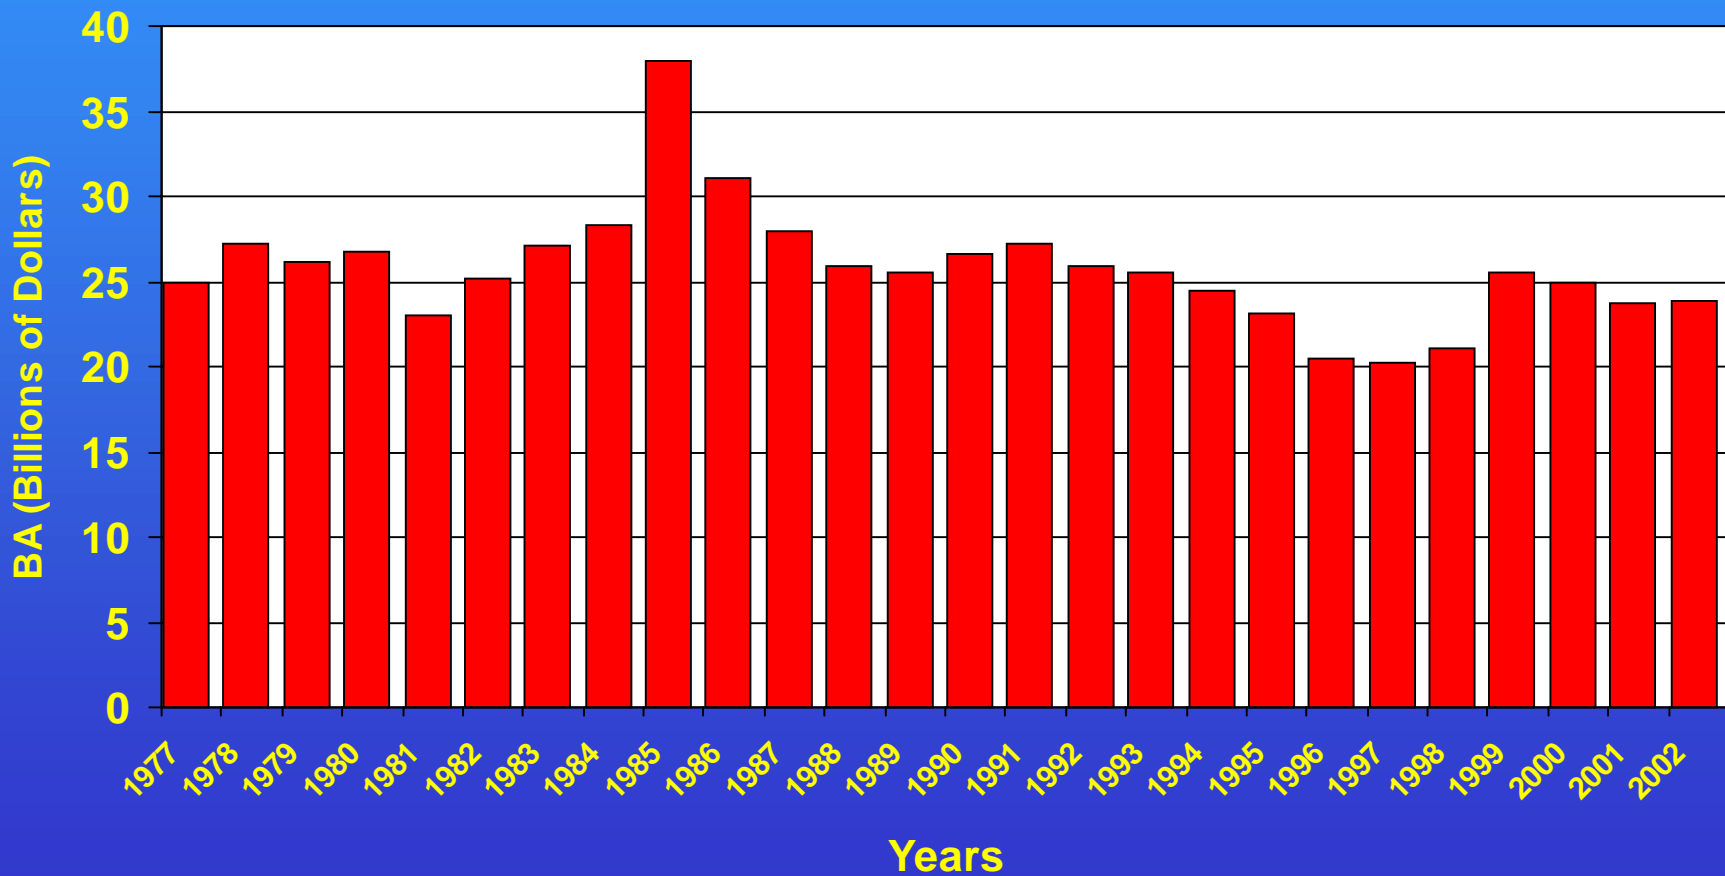

Function 150

Budget Authority: 1977–2002

(In Constant 2002 dollars)

Source: CRS