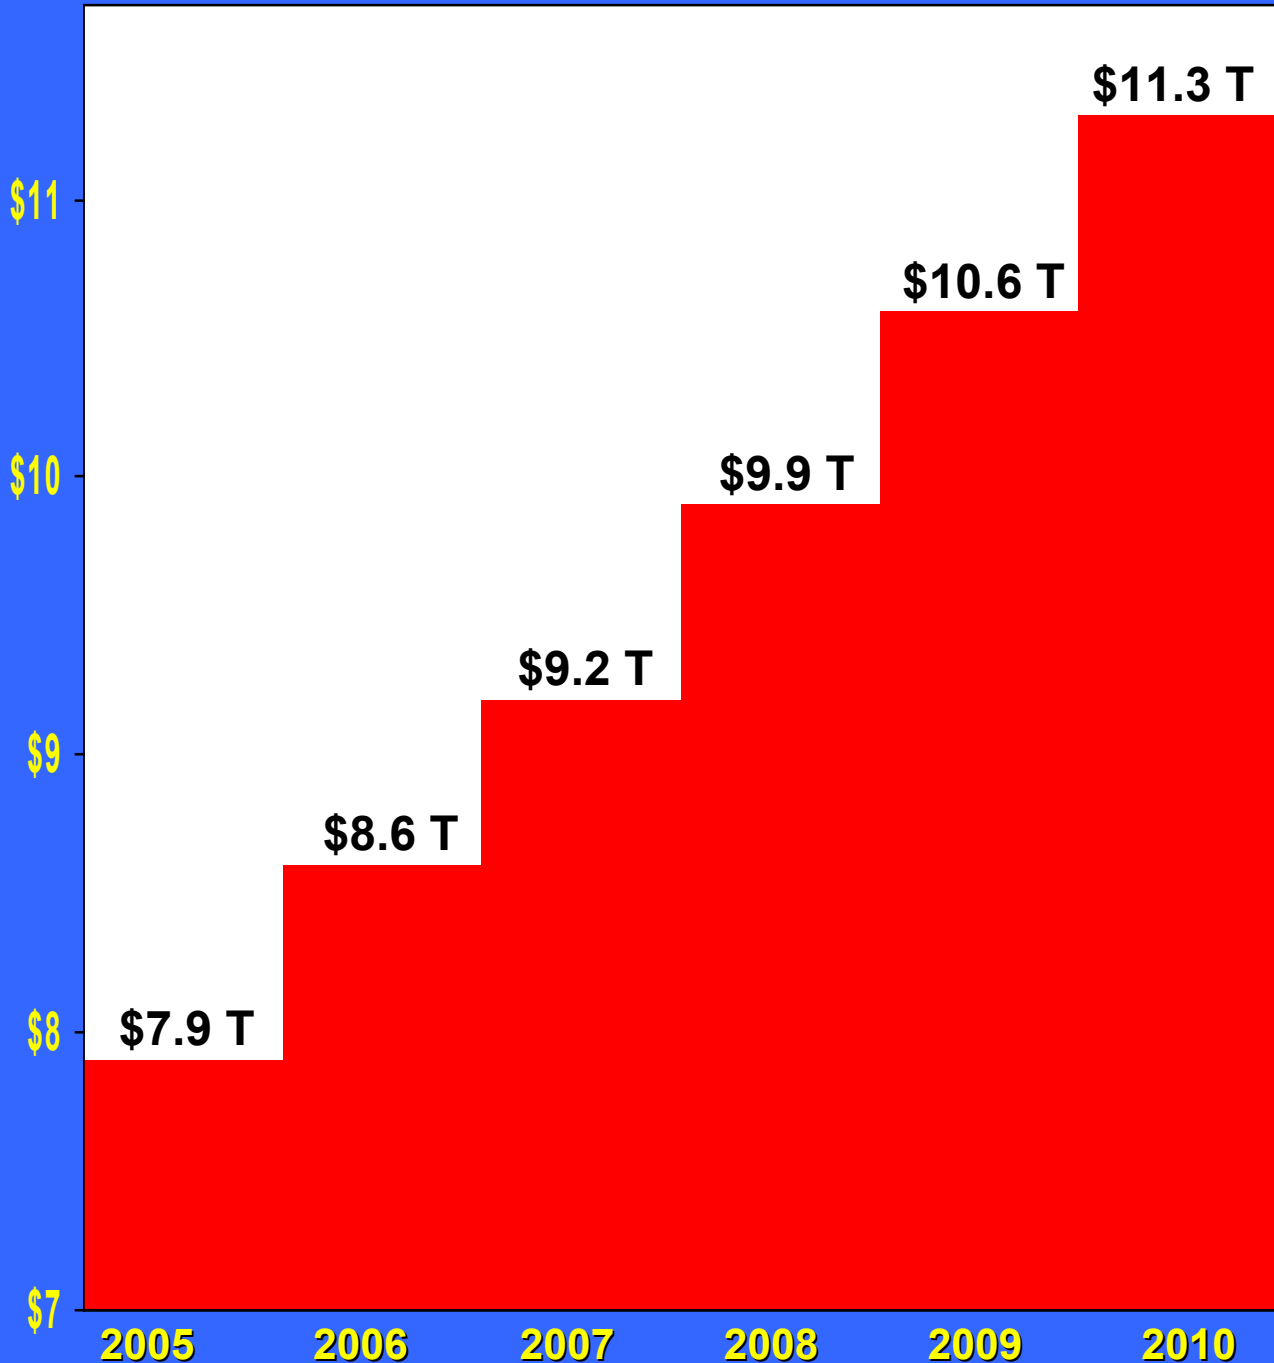

Building a Wall of Debt Under Bush Budget Policies

(\$ in trillions)

Note: Gross debt, adjusted to include President's policies and omitted costs for AMT reform and ongoing war costs.
Source: OMB, SBC Democratic staff