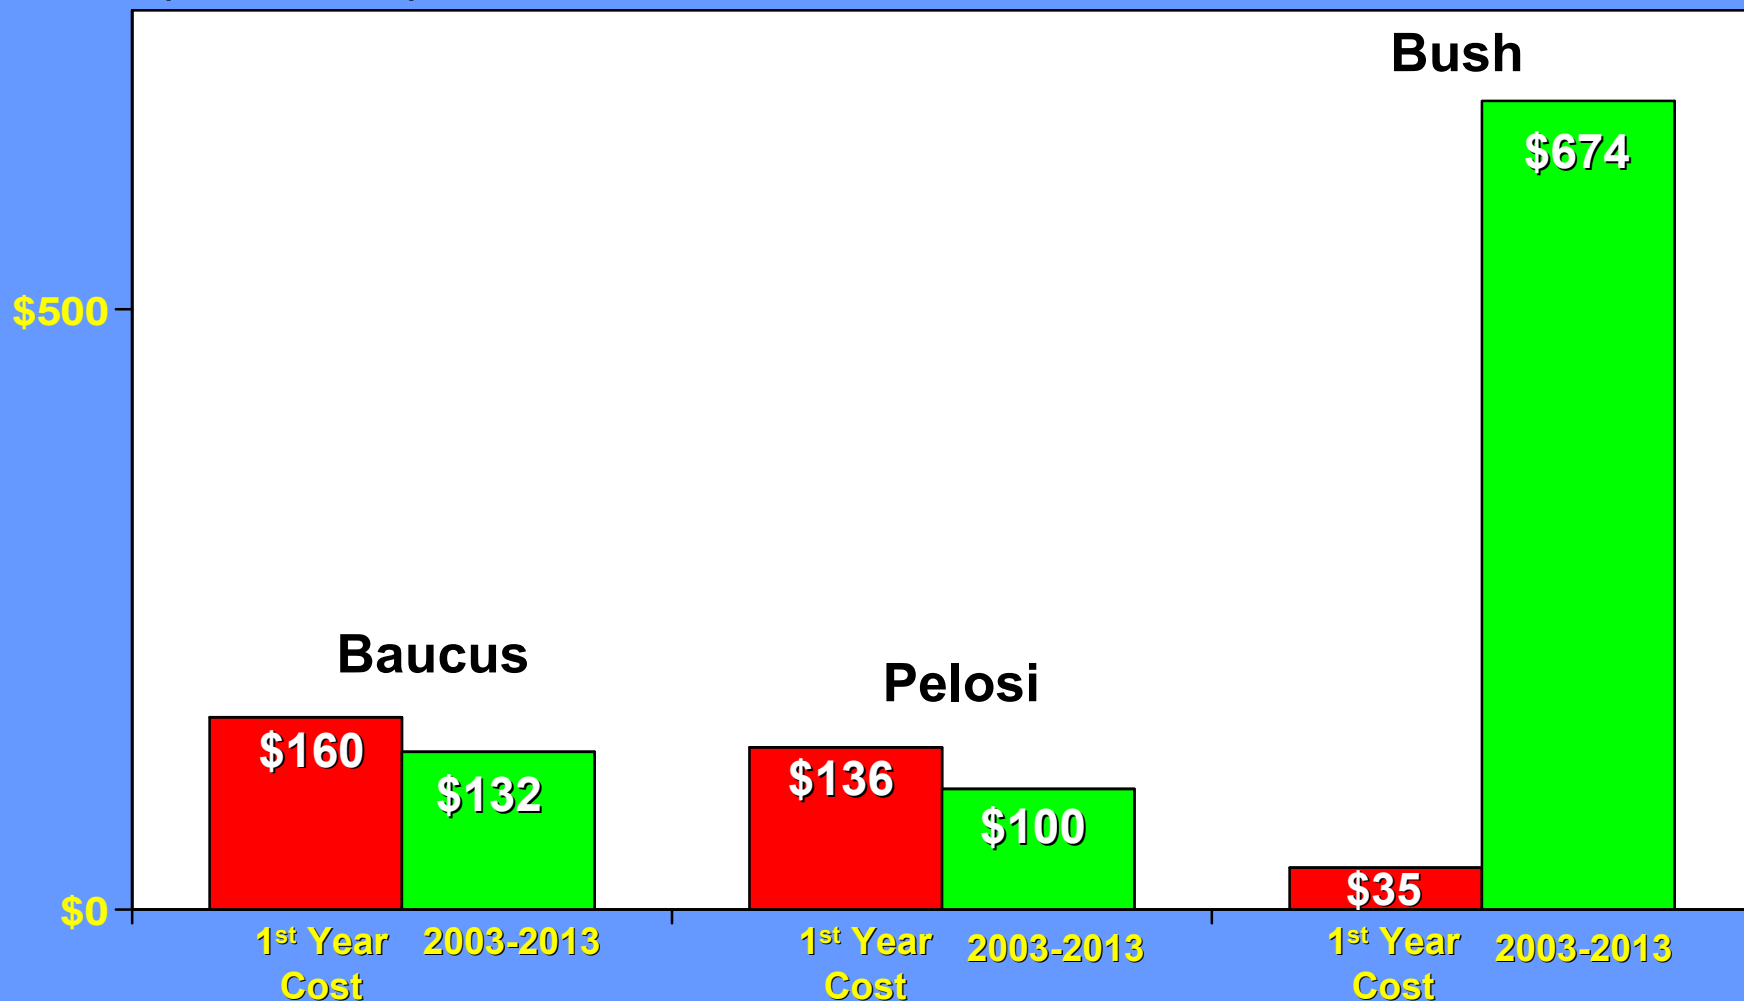

# Baucus/Pelosi/Bush Stimulus Plans

## Long-Term Cost of Bush Plan is Enormous

(\$ in billions)

Source: Senate Finance Committee, House Democratic Leadership, Treasury, and Senate Budget Committee

Note: Does not include associated interest costs