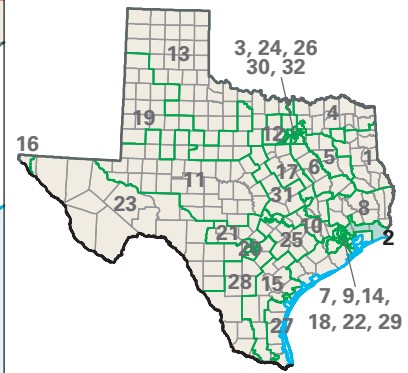

# Congressional District 2

**2** Congressional District  
Harris County

Texas (32 Districts)