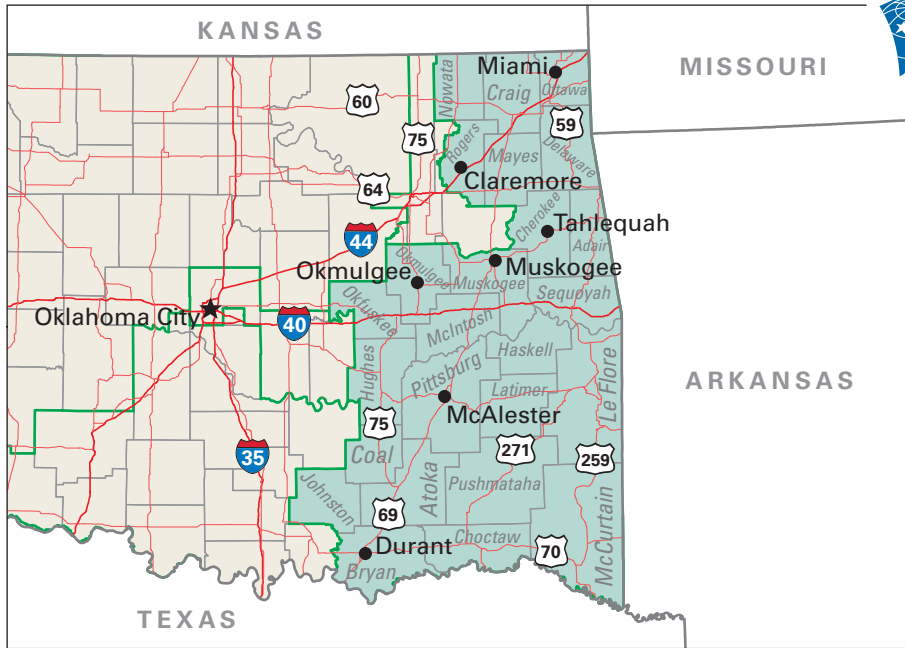

Congressional District 2

2 Congressional District
Mayes County

Oklahoma (2 Districts)