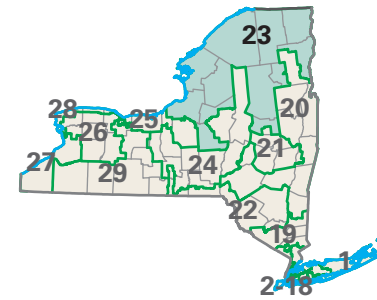

Congressional District 23

23 Congressional District

Clinton County

New York (29 Districts)