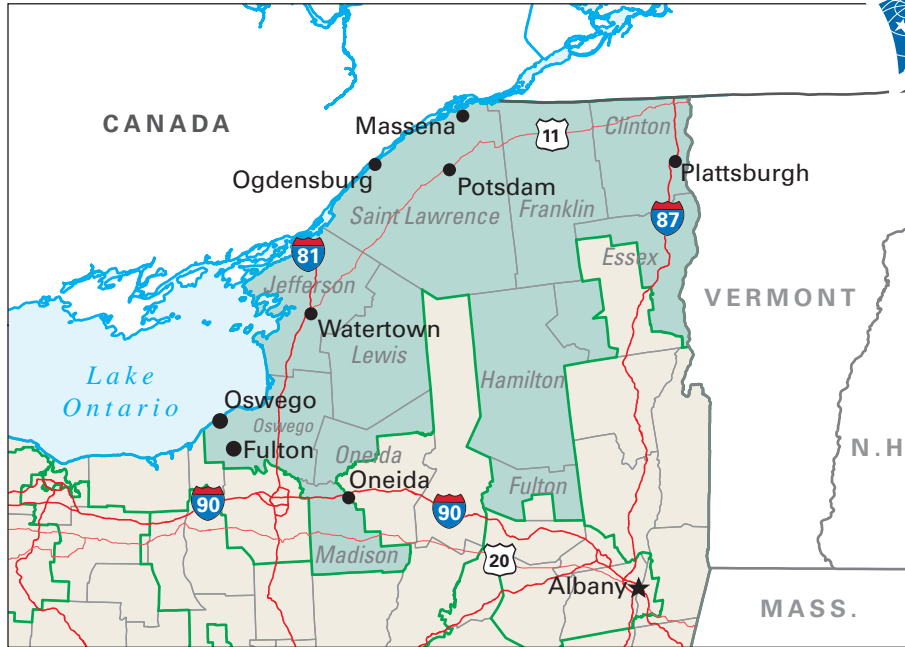

Congressional District 23

23 Congressional District

Clinton County

New York (29 Districts)