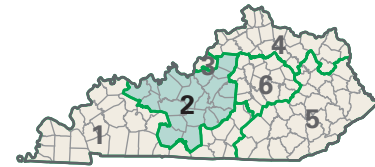

Congressional District 2

2 Congressional District
Grayson County

Kentucky (6 Districts)