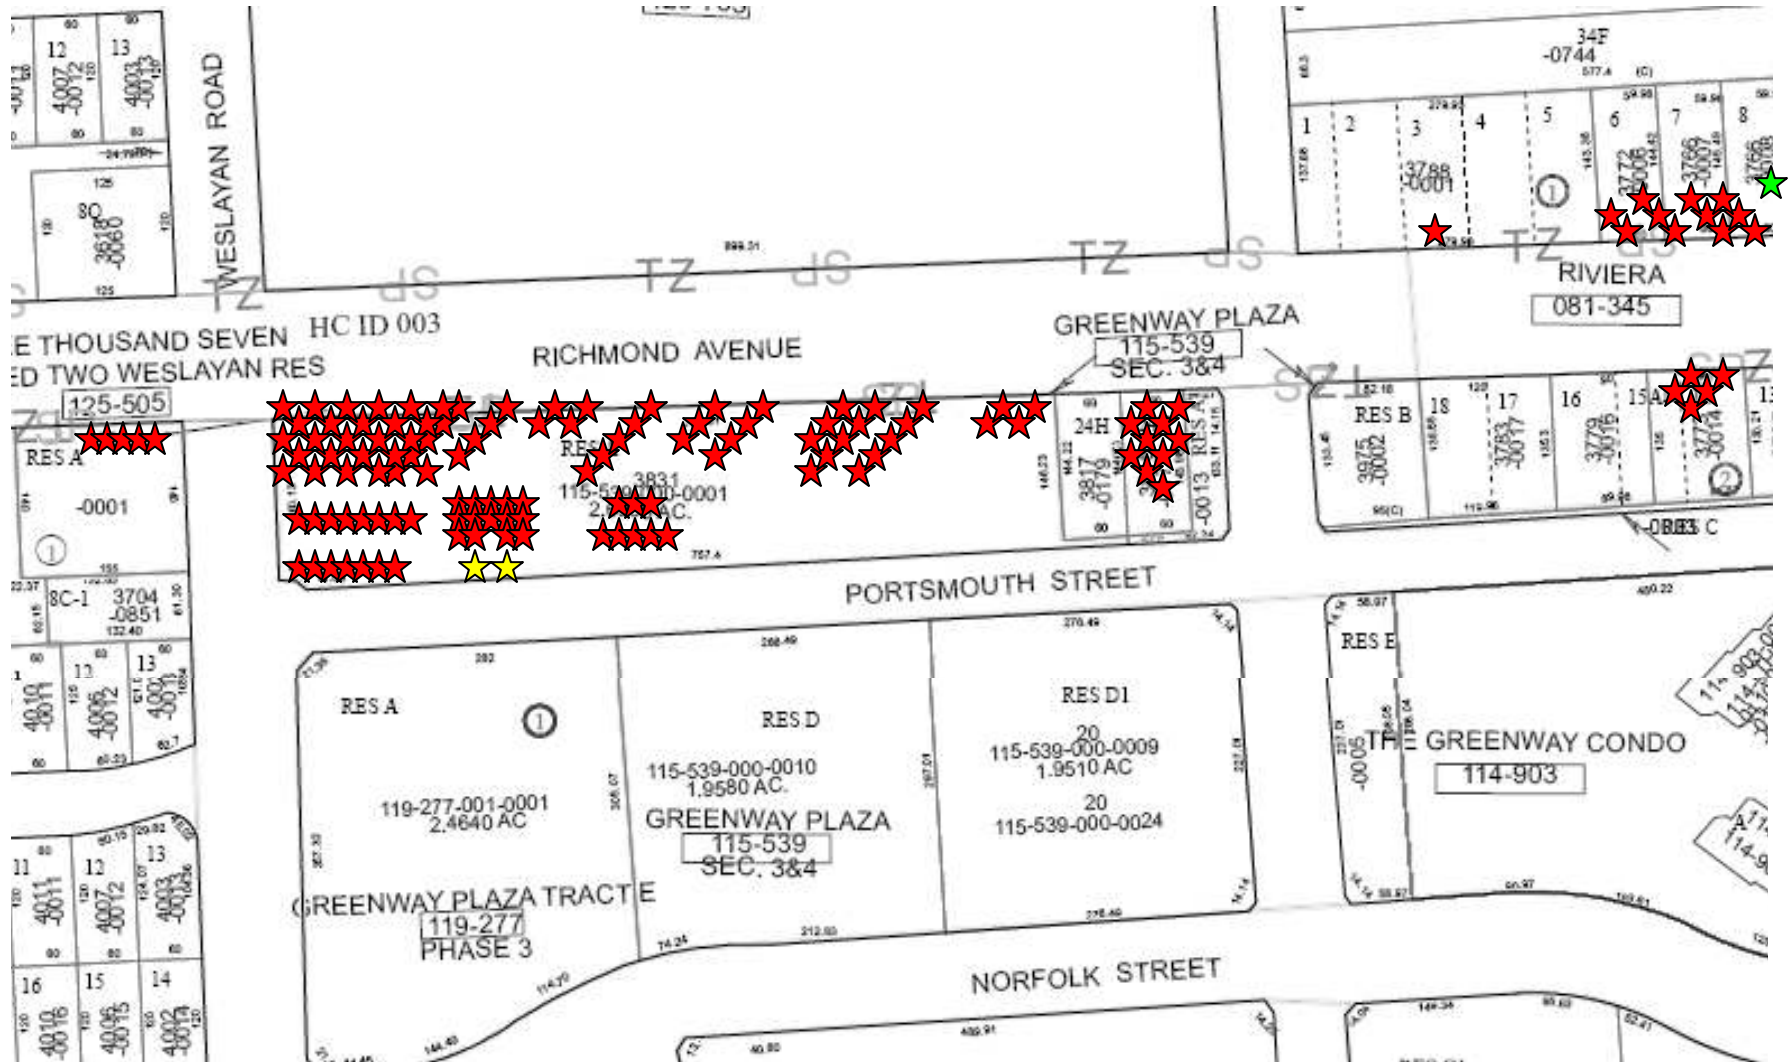

# Rail on Richmond

This map reflects the opinions of people who live and work along Richmond Avenue that contacted my office to share their views regarding light rail on Richmond.

	Number	Percentage
Opposition (red star)	847	96.1%
Support (green star)	30	3.4%
Undecided (yellow star)	4	0.5%

As of September 20, 2006

5333 Richmond Ave.- 5343 Richmond Ave.

5151 Richmond Ave.

4602 Richmond Ave.- 4730 Richmond Ave.

4223 Richmond Ave.- 4518 Richmond Ave.

4014 Richmond Ave.- 4222 Richmond Ave.

3764 Richmond Ave.- 4001 Richmond Ave.

3600 Richmond Ave.- 3767 Richmond Ave.

3311 Richmond Ave.- 3440 Richmond Ave.

# 2808 Richmond Ave.- 3302 Richmond

2405 Richmond Ave.- 2808 Richmond Ave.

2113 Richmond Ave.- 2315 Richmond Ave.

1836 Richmond Ave.- 2041 Richmond Ave.

1631 Richmond Ave.- 1833 Richmond Ave.

1402 Richmond Ave.- 1630 Richmond Ave.