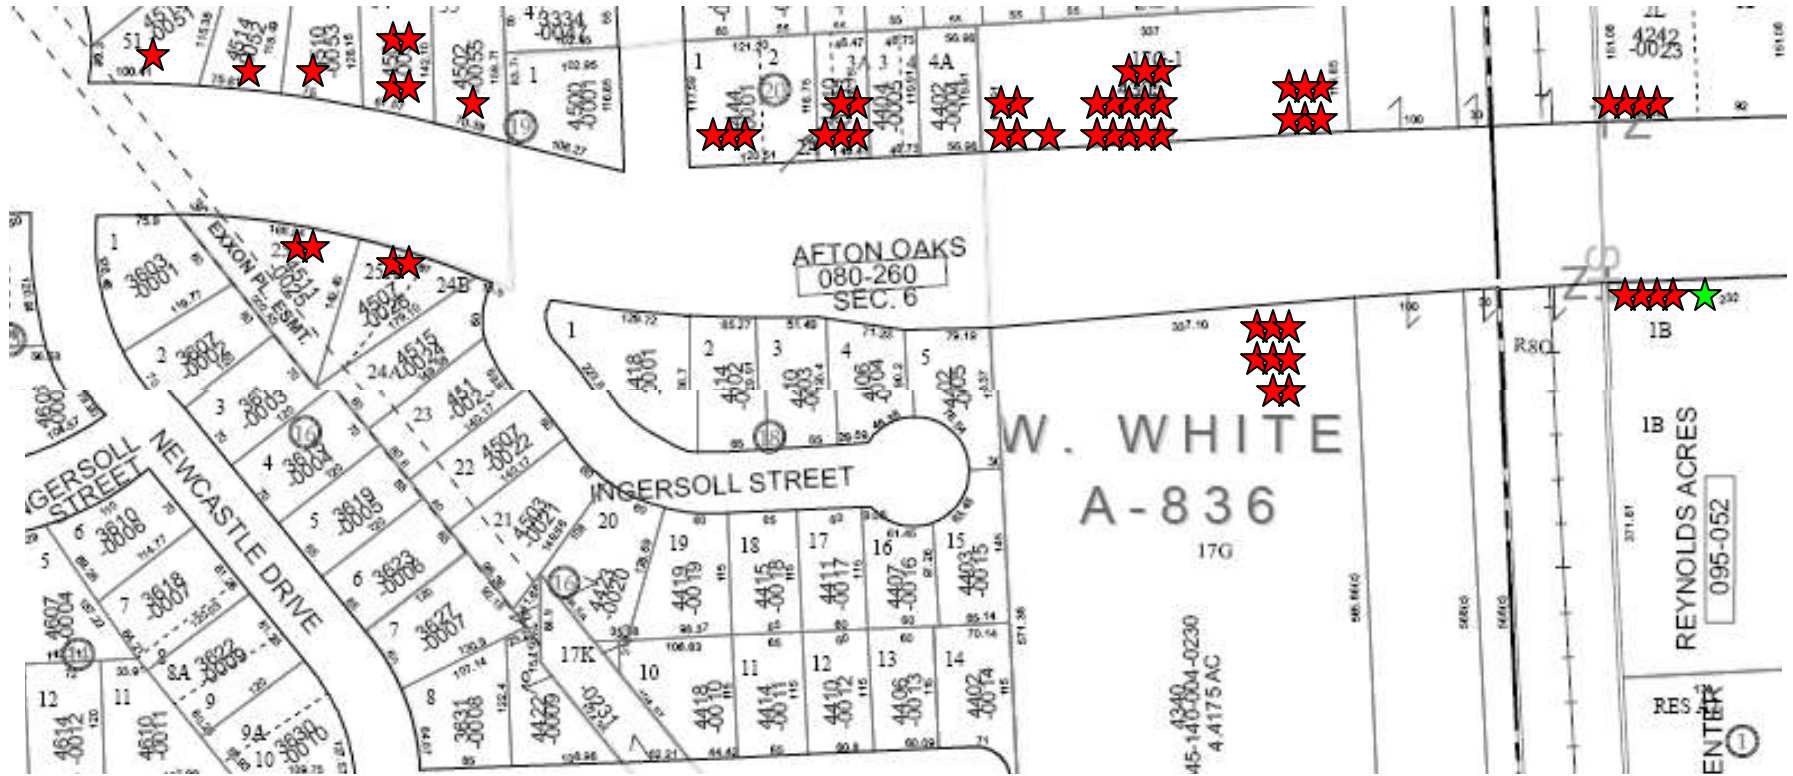

# Rail on Richmond

This map reflects the opinions of people who live and work along Richmond Avenue that contacted my office to share their views regarding light rail on Richmond.

	Number	Percentage
Opposition (red star)	847	96.1%
Support (green star)	30	3.4%
Undecided (yellow star)	4	0.5%

As of September 20, 2006

5333 Richmond Ave.- 5343 Richmond Ave.

5151 Richmond Ave.

4602 Richmond Ave.- 4730 Richmond Ave.

4223 Richmond Ave.- 4518 Richmond Ave.

4014 Richmond Ave.- 4222 Richmond Ave.

3764 Richmond Ave.- 4001 Richmond Ave.

3600 Richmond Ave.- 3767 Richmond Ave.

3311 Richmond Ave.- 3440 Richmond Ave.

# 2808 Richmond Ave.- 3302 Richmond

2405 Richmond Ave.- 2808 Richmond Ave.

2113 Richmond Ave.- 2315 Richmond Ave.

1836 Richmond Ave.- 2041 Richmond Ave.

1631 Richmond Ave.- 1833 Richmond Ave.

1402 Richmond Ave.- 1630 Richmond Ave.