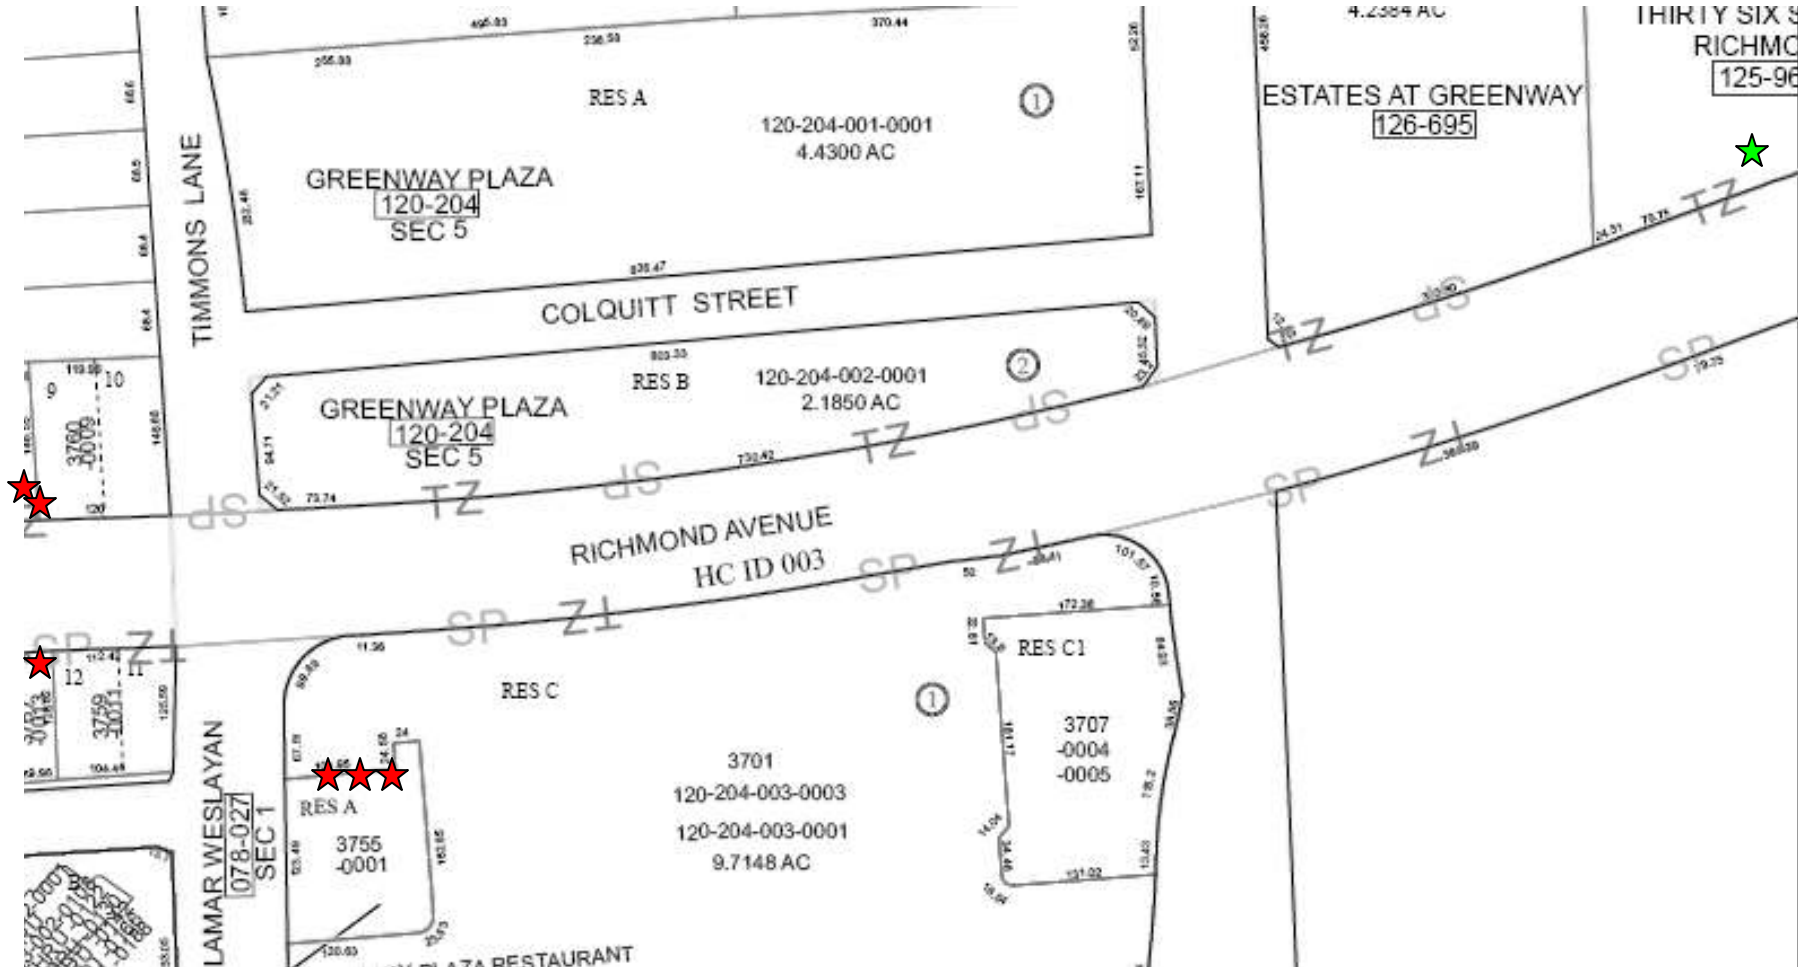

# Rail on Richmond

This map reflects the opinions of people who live and work along Richmond Avenue that contacted my office to share their views regarding light rail on Richmond.

	Number	Percentage
Opposition (red star)	847	96.1%
Support (green star)	30	3.4%
Undecided (yellow star)	4	0.5%

As of September 20, 2006

5333 Richmond Ave.- 5343 Richmond Ave.

5151 Richmond Ave.

4602 Richmond Ave.- 4730 Richmond Ave.

4223 Richmond Ave.- 4518 Richmond Ave.

4014 Richmond Ave.- 4222 Richmond Ave.

3764 Richmond Ave.- 4001 Richmond Ave.

3600 Richmond Ave.- 3767 Richmond Ave.

3311 Richmond Ave.- 3440 Richmond Ave.

# 2808 Richmond Ave.- 3302 Richmond

2405 Richmond Ave.- 2808 Richmond Ave.

2113 Richmond Ave.- 2315 Richmond Ave.

1836 Richmond Ave.- 2041 Richmond Ave.

1631 Richmond Ave.- 1833 Richmond Ave.

1402 Richmond Ave.- 1630 Richmond Ave.