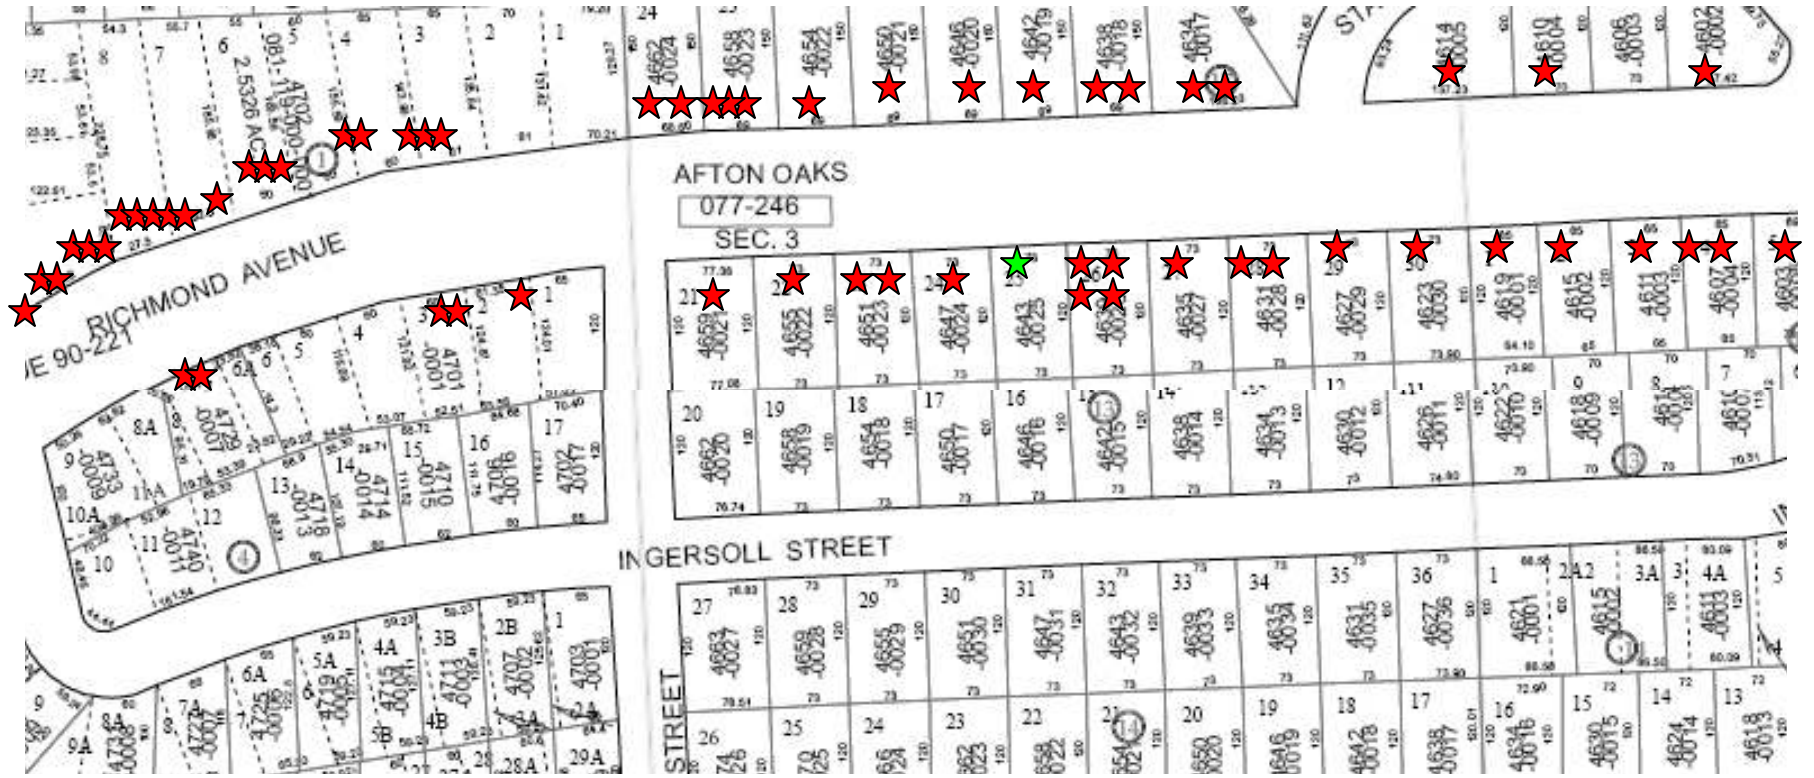

# Rail on Richmond

This map reflects the opinions of people who live and work along Richmond Avenue that contacted my office to share their views regarding light rail on Richmond.

	Number	Percentage
Opposition (red star)	847	96.1%
Support (green star)	30	3.4%
Undecided (yellow star)	4	0.5%

As of September 20, 2006

5333 Richmond Ave.- 5343 Richmond Ave.

5151 Richmond Ave.

4602 Richmond Ave.- 4730 Richmond Ave.

4223 Richmond Ave.- 4518 Richmond Ave.

4014 Richmond Ave.- 4222 Richmond Ave.

3764 Richmond Ave.- 4001 Richmond Ave.

3600 Richmond Ave.- 3767 Richmond Ave.

3311 Richmond Ave.- 3440 Richmond Ave.

# 2808 Richmond Ave.- 3302 Richmond

2405 Richmond Ave.- 2808 Richmond Ave.

2113 Richmond Ave.- 2315 Richmond Ave.

1836 Richmond Ave.- 2041 Richmond Ave.

1631 Richmond Ave.- 1833 Richmond Ave.

1402 Richmond Ave.- 1630 Richmond Ave.