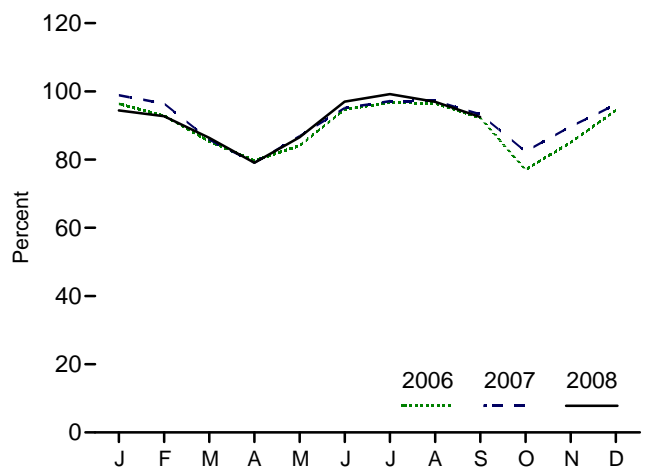

Figure 8.1 Nuclear Energy Overview

Operable Units, End of Year, 1973-2007

Electricity Net Generation, 1973-2007

Nuclear Share of Electricity Net Generation, 1973-2007

Nuclear Electricity Net Generation

Capacity Factor, Monthly