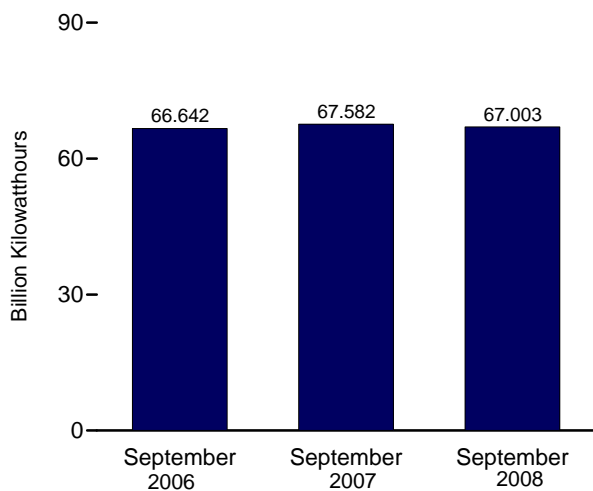

Figure 8.1 Nuclear Energy Overview

Operable Units, End of Year, 1973-2007

Electricity Net Generation, 1973-2007

Nuclear Share of Electricity Net Generation, 1973-2007

Nuclear Electricity Net Generation

Capacity Factor, Monthly