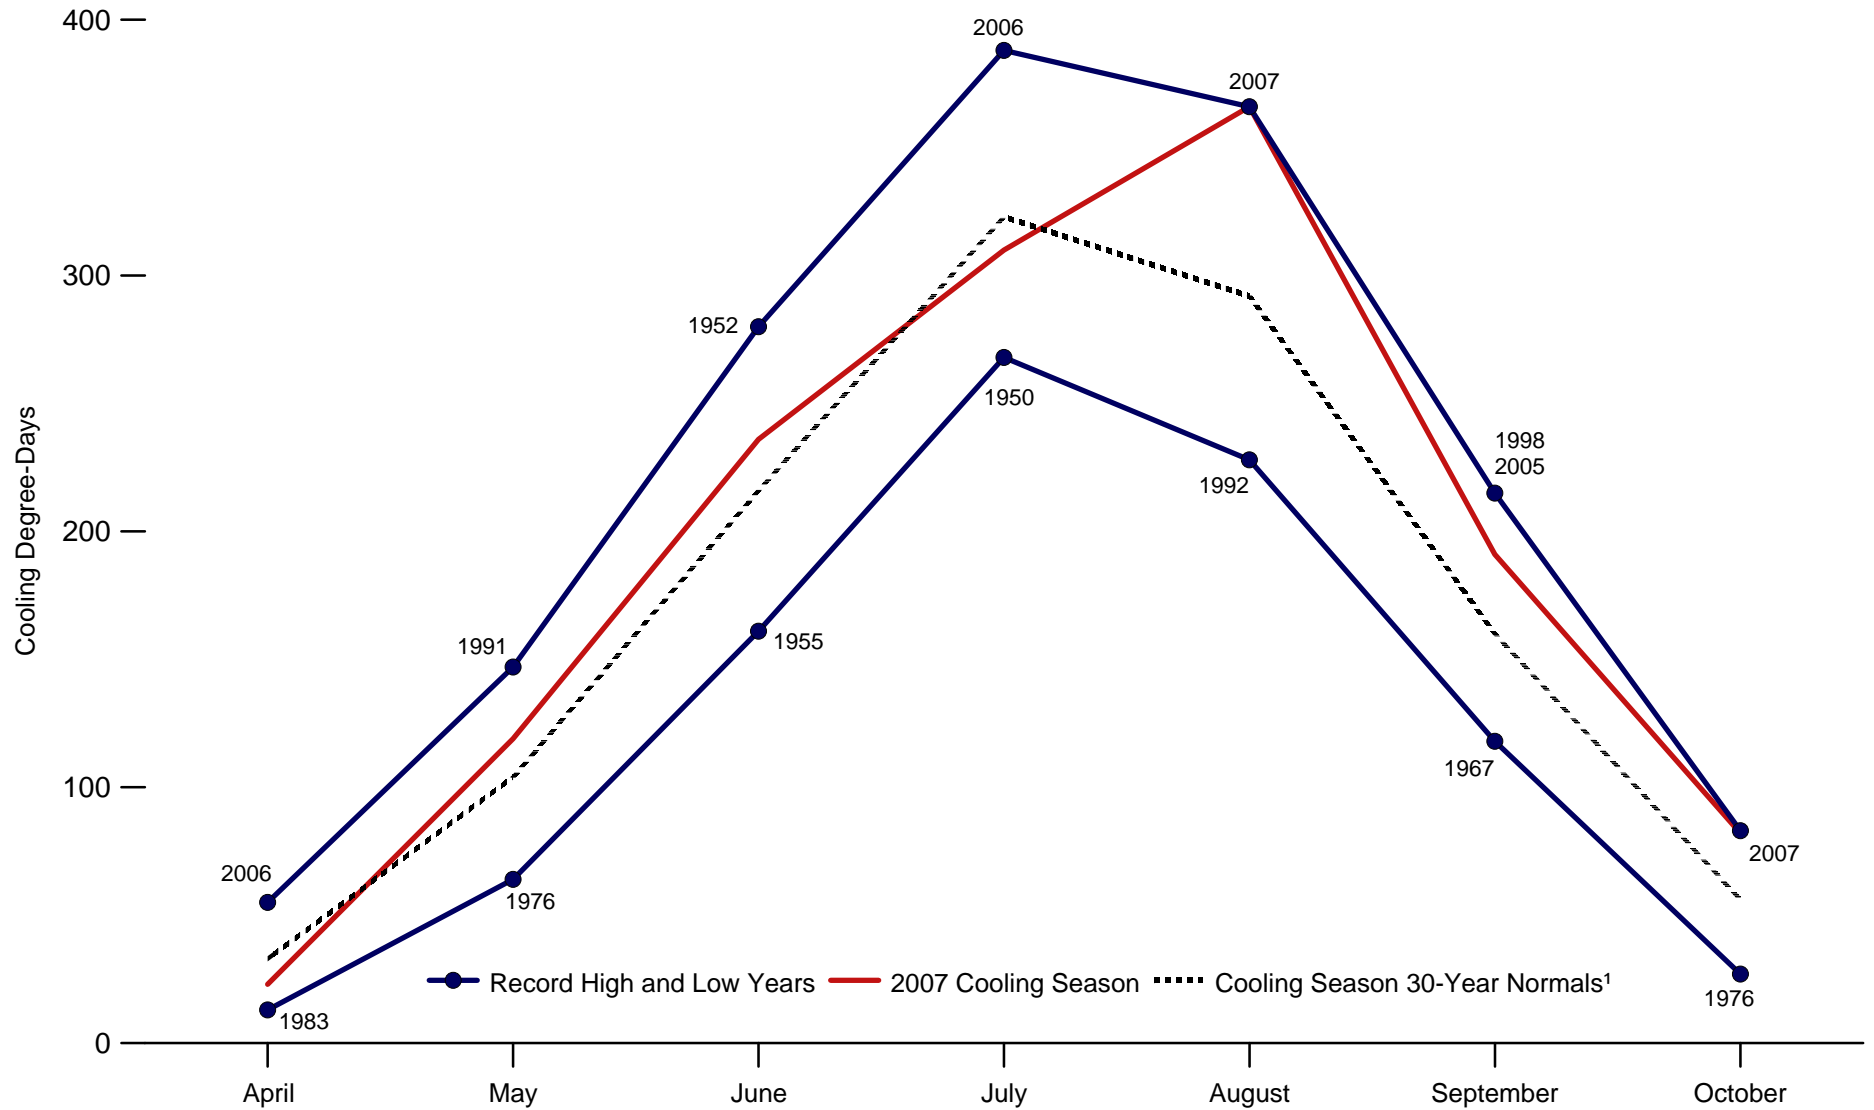

Figure 1.8 Cooling Degree-Days by Month, 1949-2007

¹ Based on calculations of data from 1971 through 2000.

Source: Table 1.8.