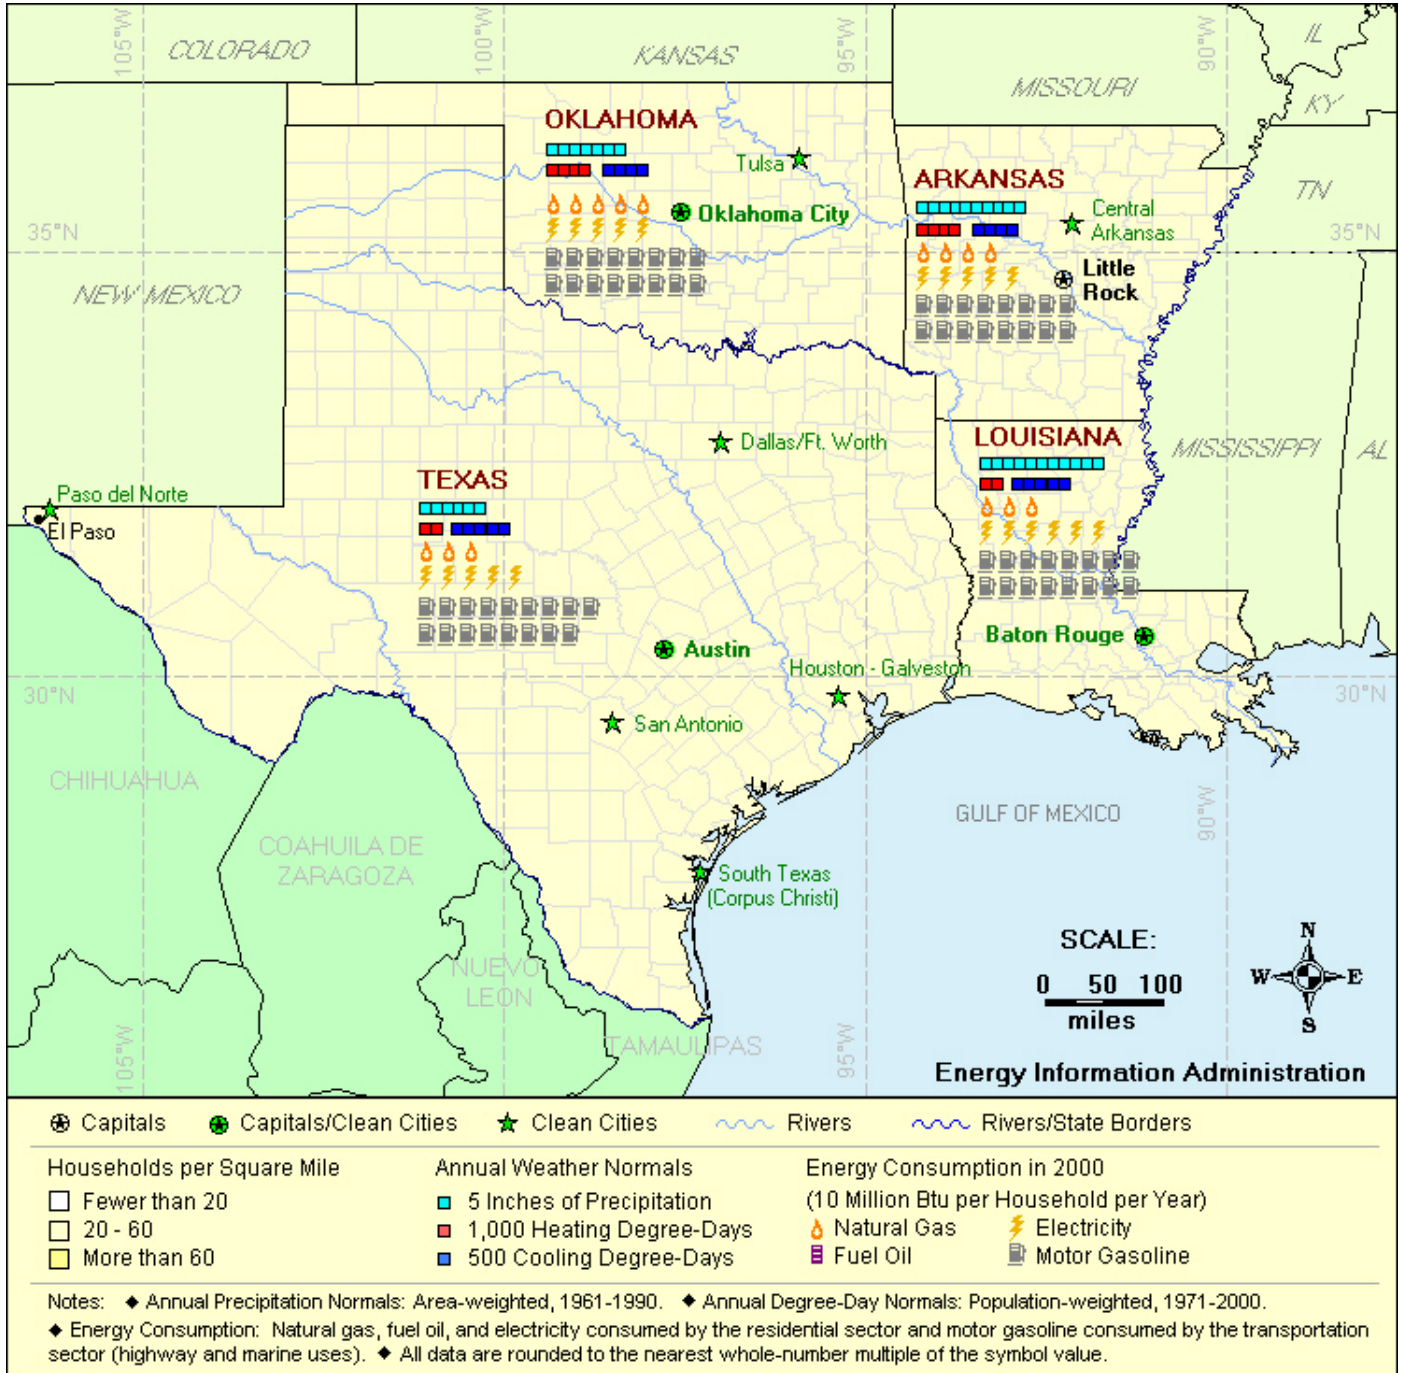

West South Central Division

Residential Energy Maps 2000

- ♦ URL for this pdf page: http://www.eia.doe.gov/emeu/reps/recmap/rec_wsc.pdf
- ♦ URL for the related html page: http://www.eia.doe.gov/emeu/reps/recmap/rec_wsc.html
- ♦ Contact: Barbara.Fichman@eia.doe.gov ♦ Energy Information Administration ♦ File created: July 8, 2003