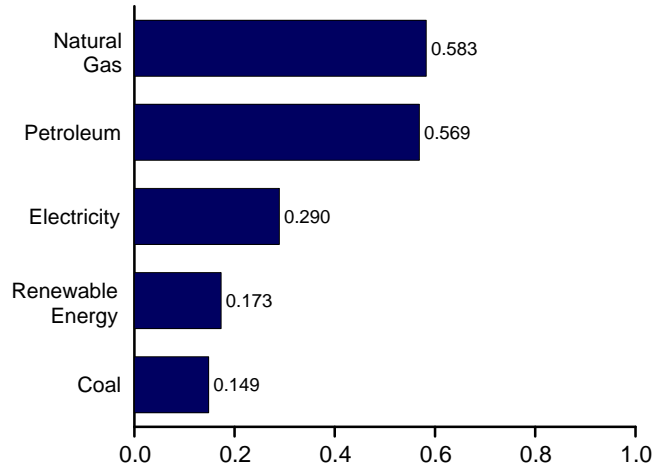

Figure 2.4 Industrial Sector Energy Consumption
(Quadrillion Btu)

By Major Sources, 1973-2007

By Major Sources, Monthly

Total, January-September

By Major Sources, September 2008

Note: Because vertical scales differ, graphs should not be compared.
Web Page: <http://www.eia.doe.gov/emeu/mer/consump.html>.
Source: Table 2.4.