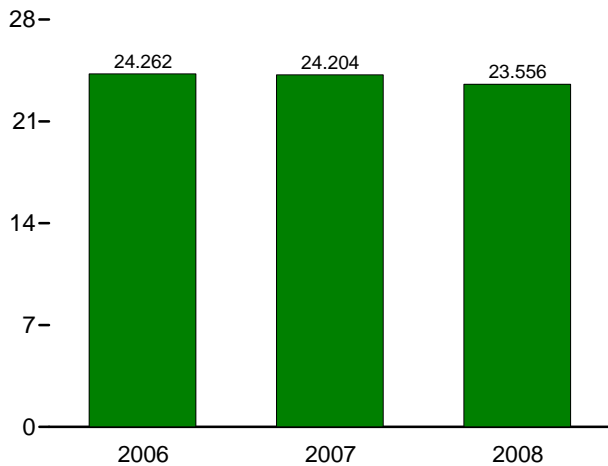

Figure 2.4 Industrial Sector Energy Consumption
(Quadrillion Btu)

By Major Sources, 1973-2007

By Major Sources, Monthly

Total, January-September

By Major Sources, September 2008

Note: Because vertical scales differ, graphs should not be compared.
Web Page: <http://www.eia.doe.gov/emeu/mer/consump.html>.
Source: Table 2.4.