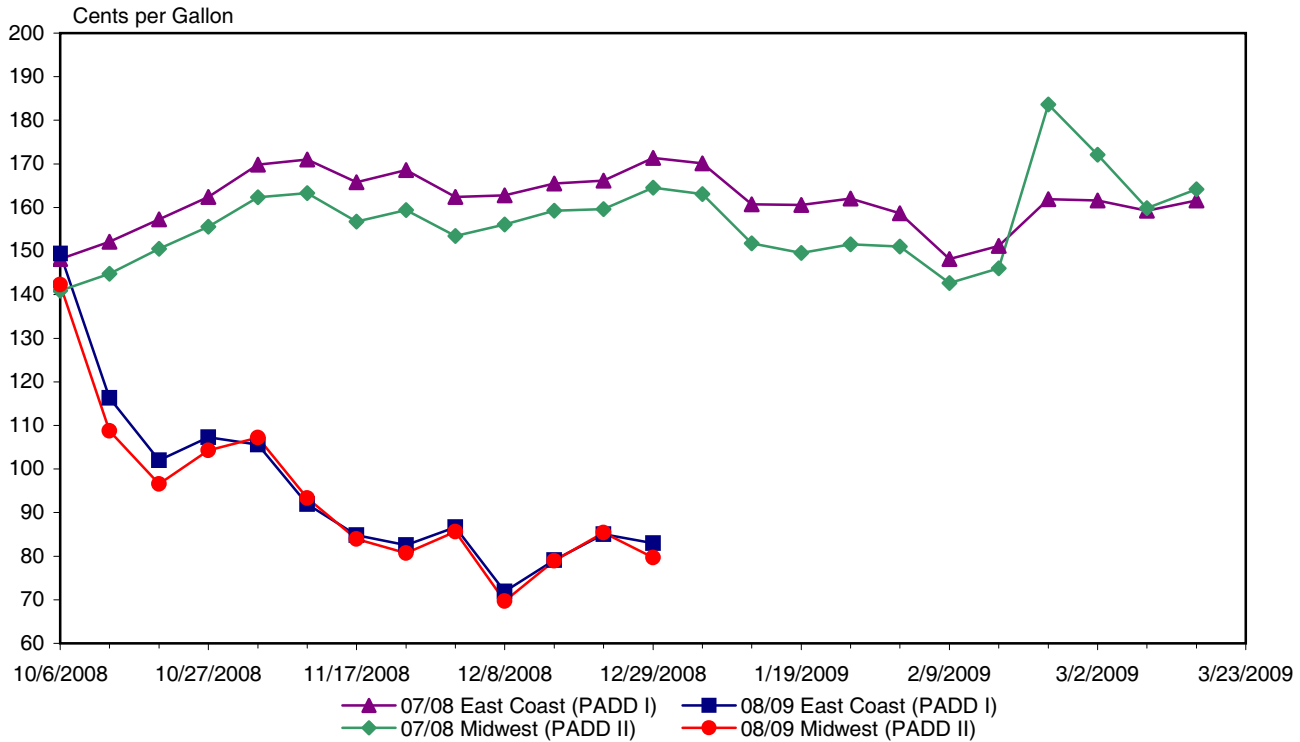

**Figure C3. Residential Propane Prices by PAD District**

Based on data collected by State Energy Offices.

**Figure C4. Wholesale Propane Prices by PAD District**

Source: Based on data collected by Oil Price Information Service.