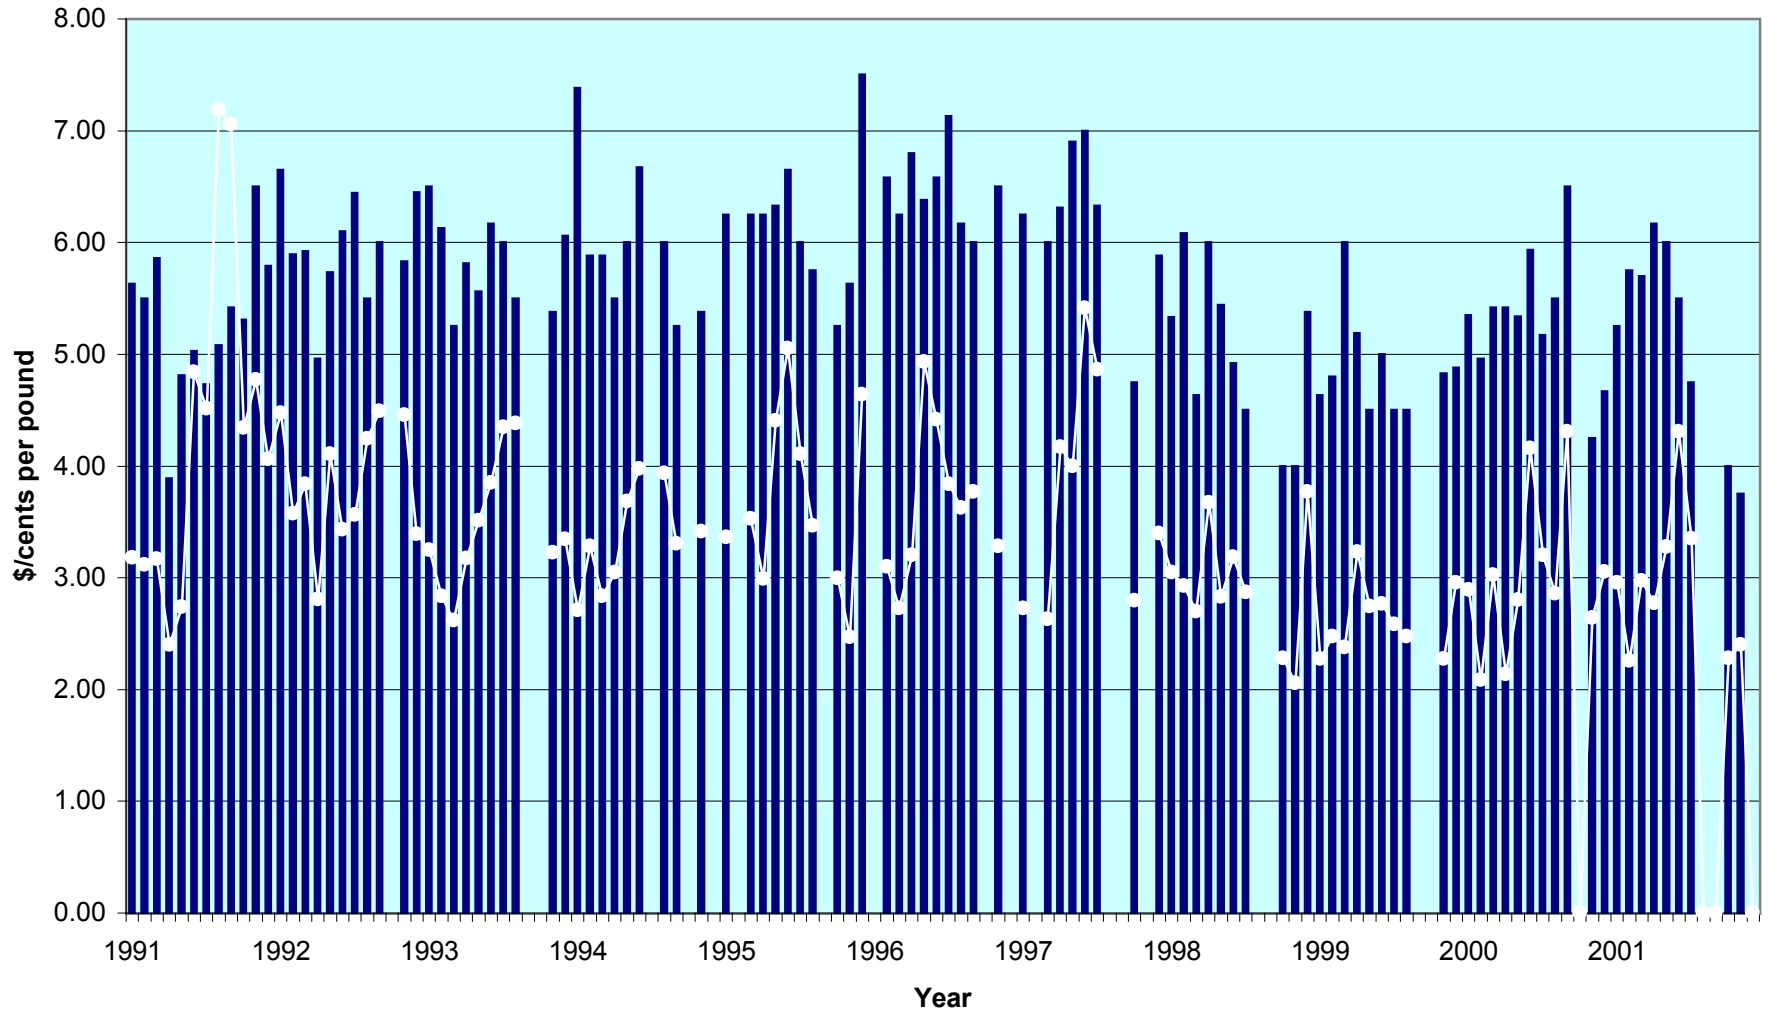

1991 - 2001 U.S. Wholesale Swordfish Prices (Fulton Fish Market)

■ Swordfish 100#UP (Florida) ● PPI adjusted prices