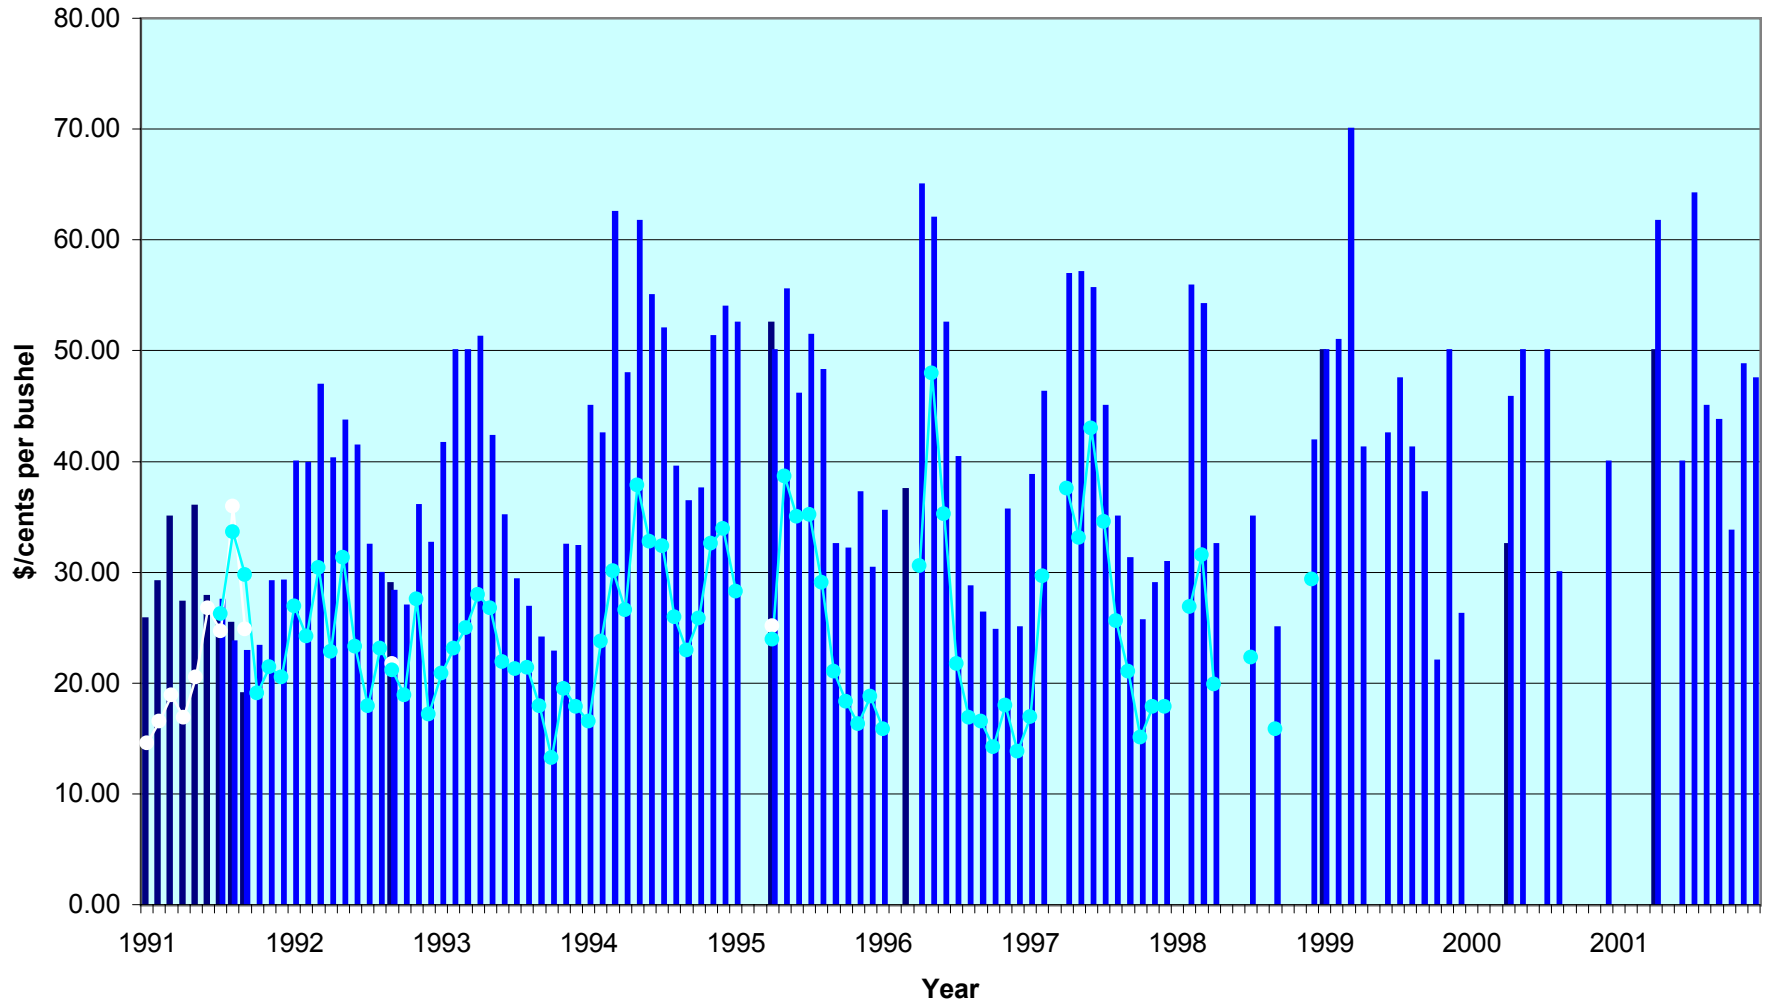

### 1991 - 2001 U.S. Wholesale Crab Prices (Fulton Fish Market)

■ Crabs: Hard (Maryland) ■ Crabs: Hard, female (Maryland) ● PPI adjusted prices ● PPI adjusted (female)