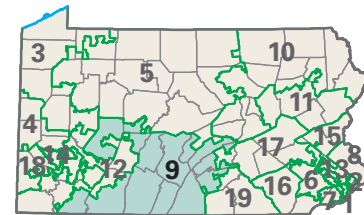

Congressional District 9

nationalatlas.gov

9 Congressional District
Fulton County

0 50 100 Miles

Pennsylvania (19 Districts)