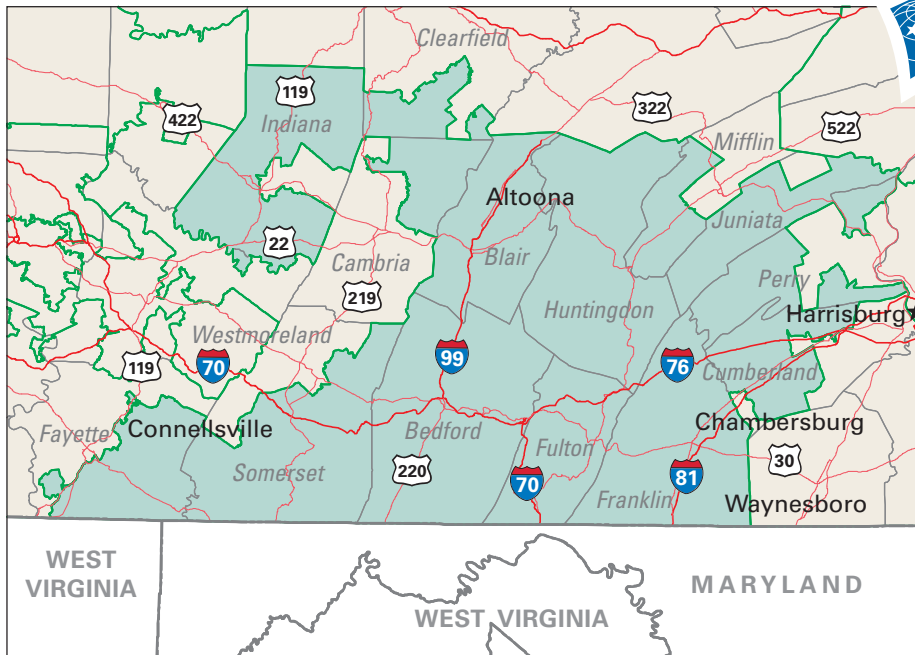

Congressional District 9

nationalatlas.gov

9 Congressional District
Fulton County

0 50 100 Miles

Pennsylvania (19 Districts)