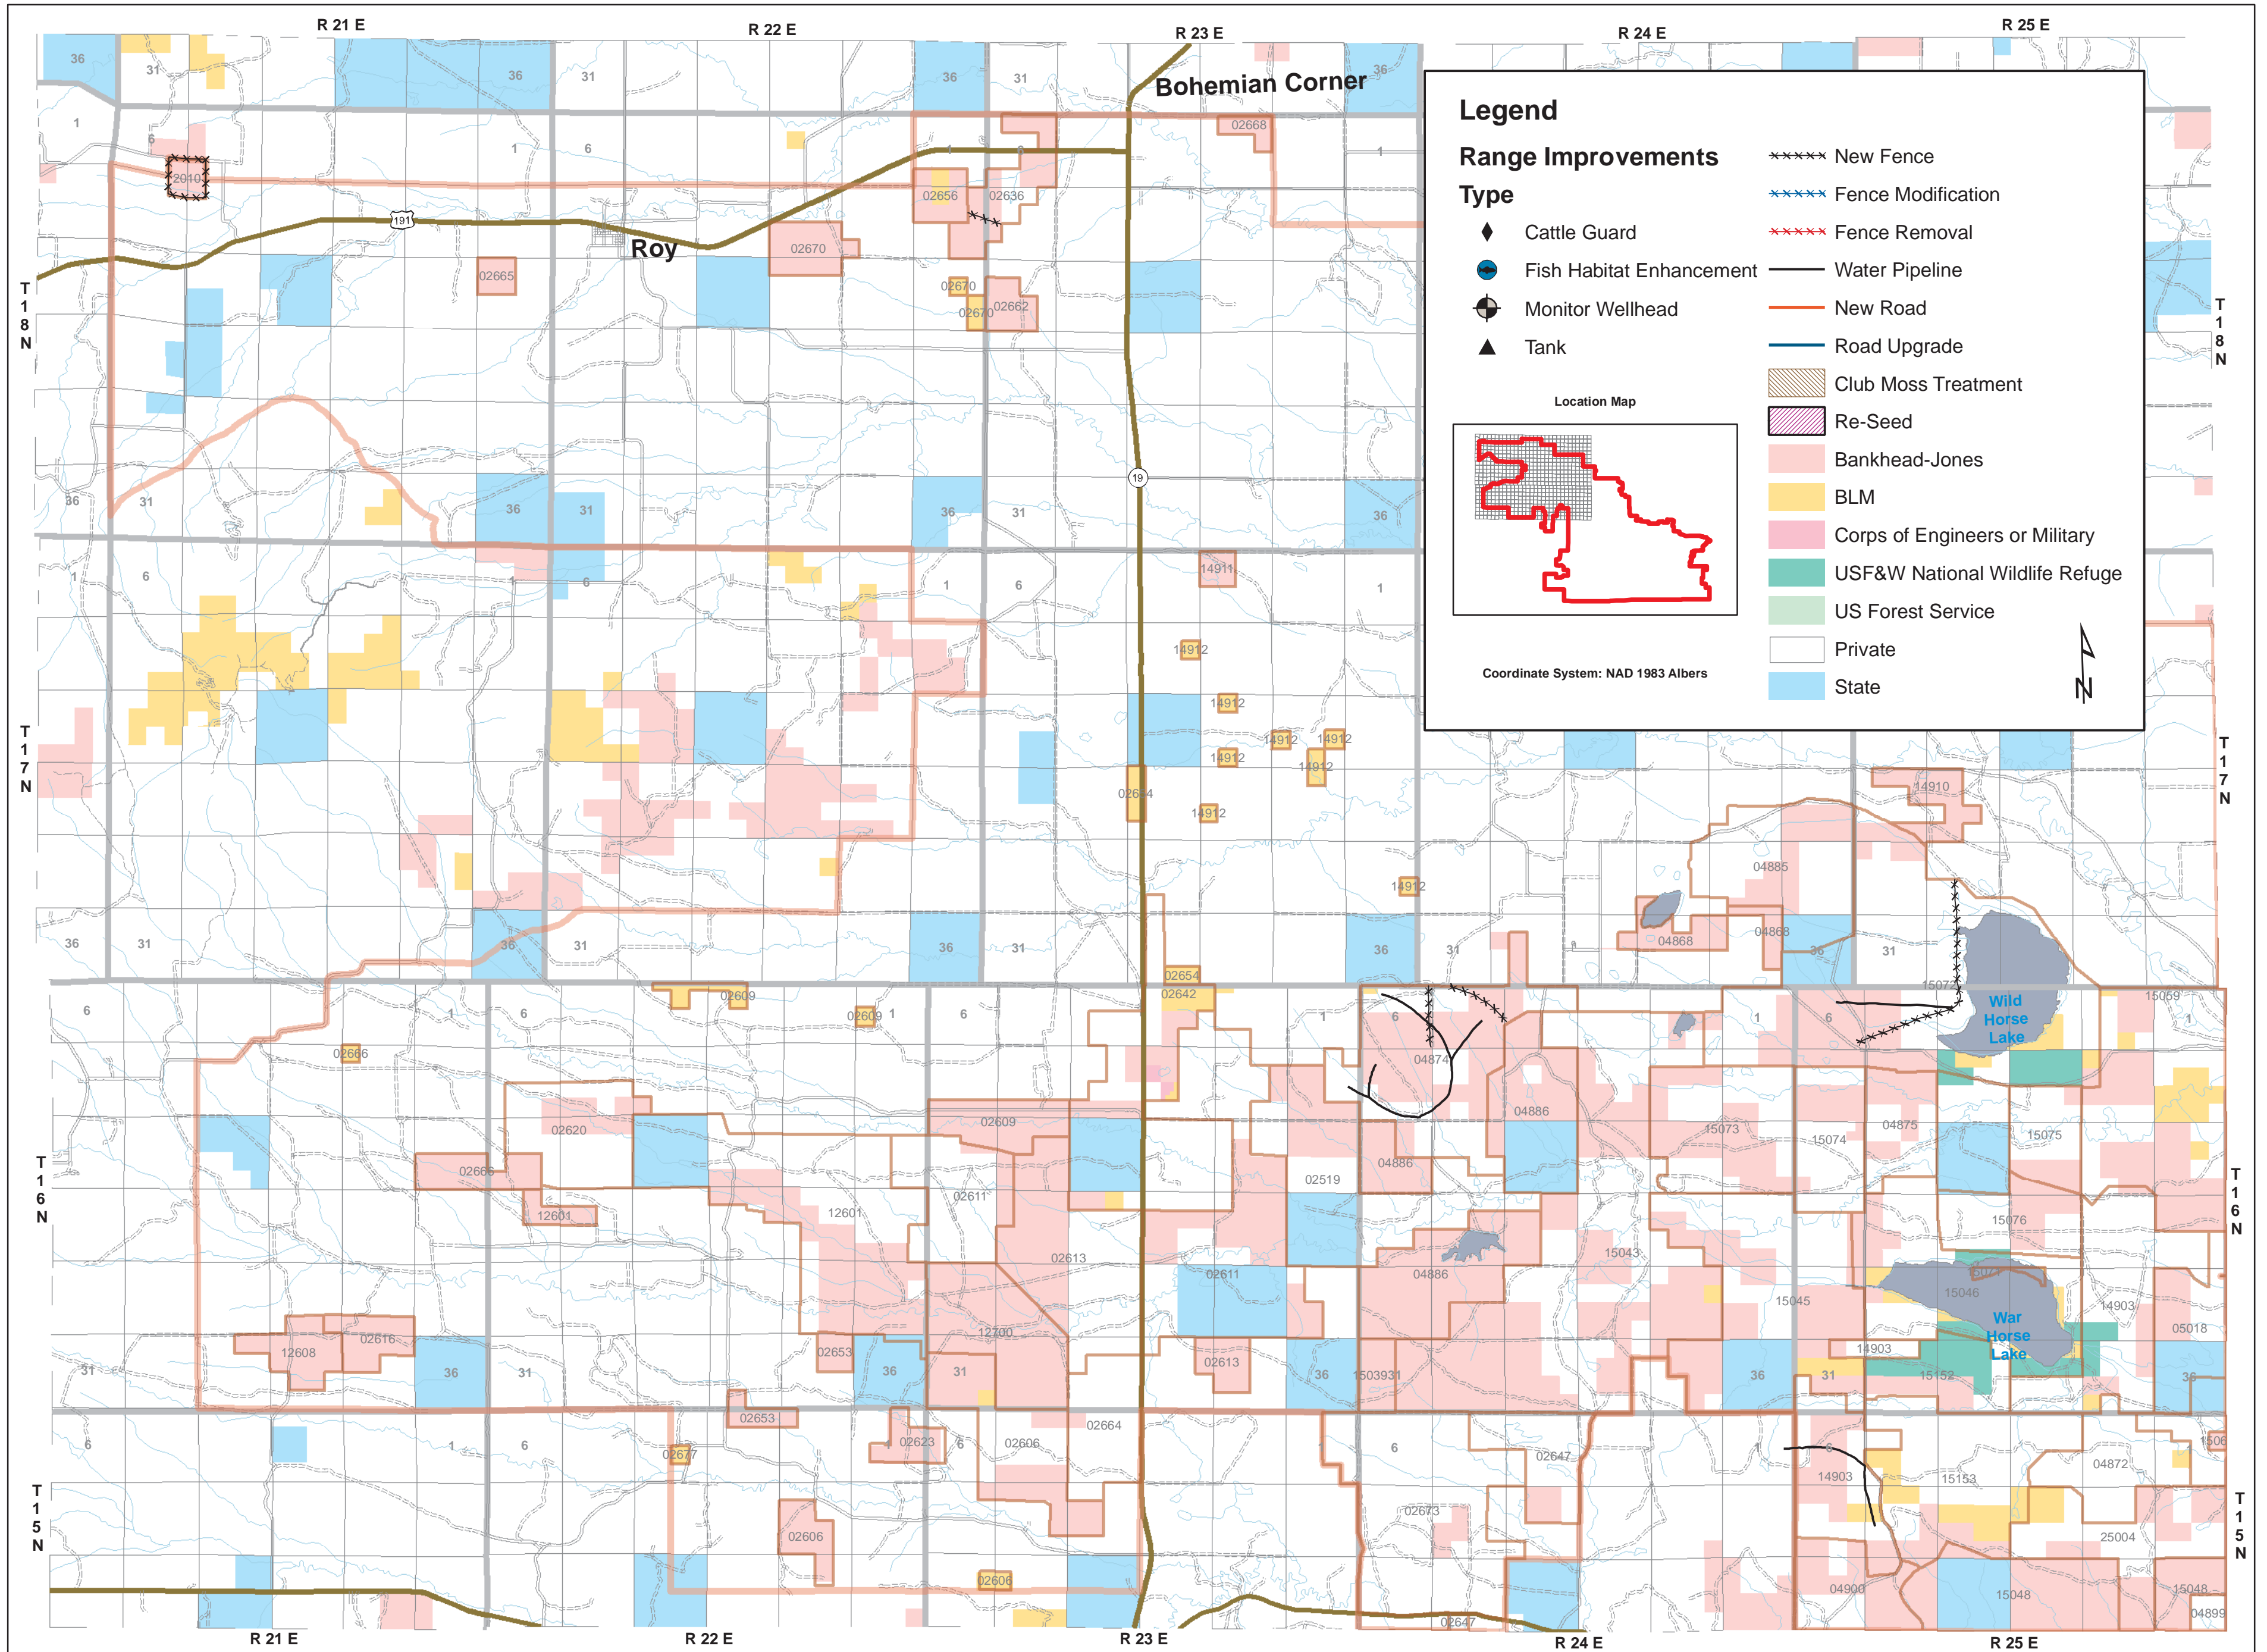

# Petrolia Watershed Plan

## M2a Proposed Range/Resource Improvements NW

No Warranty is made by BLM as to the accuracy, reliability, or completeness of this data for individual or aggregate use with other data. Map generated 04/2007