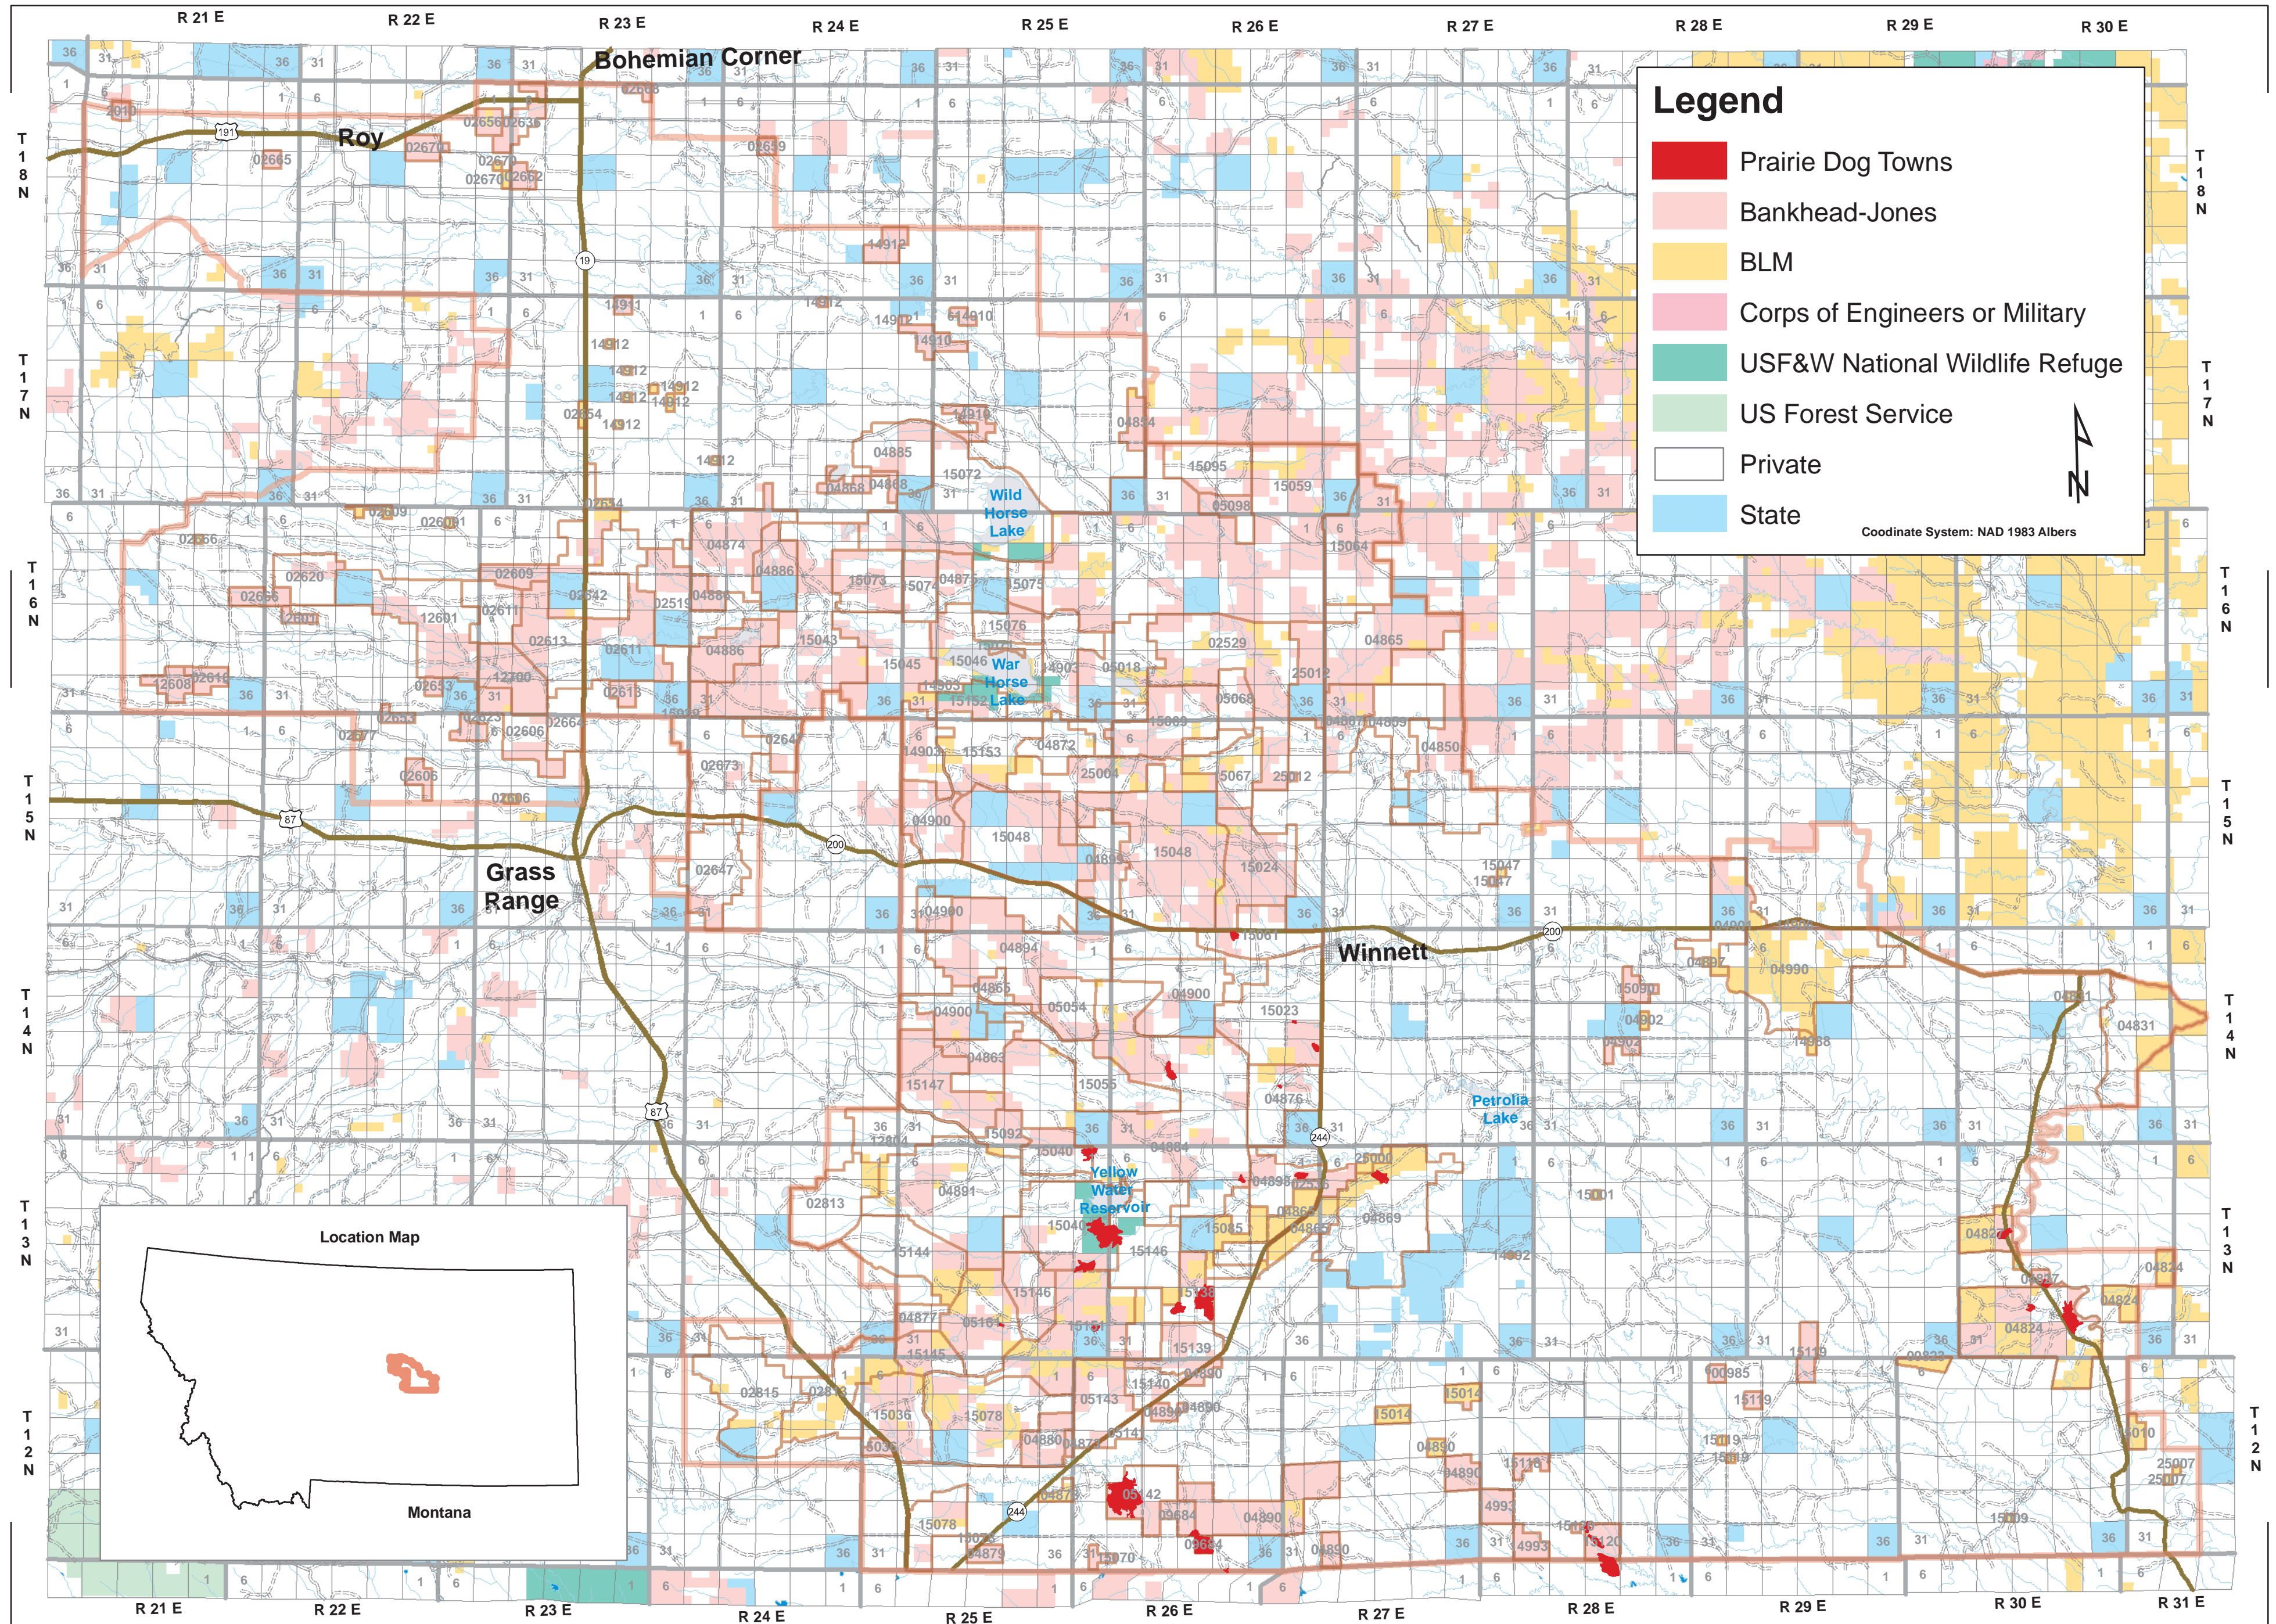

Petrolia Watershed Plan M4 - Prairie Dog Towns

Legend

- Prairie Dog Towns
- Bankhead-Jones
- BLM
- Corps of Engineers or Military
- USF&W National Wildlife Refuge
- US Forest Service
- Private
- State

Coordinate System: NAD 1983 Albers

No Warranty is made by the BLM as to the accuracy, reliability, or completeness of this data for individual or aggregate use with other data. Map generated 04/2007.