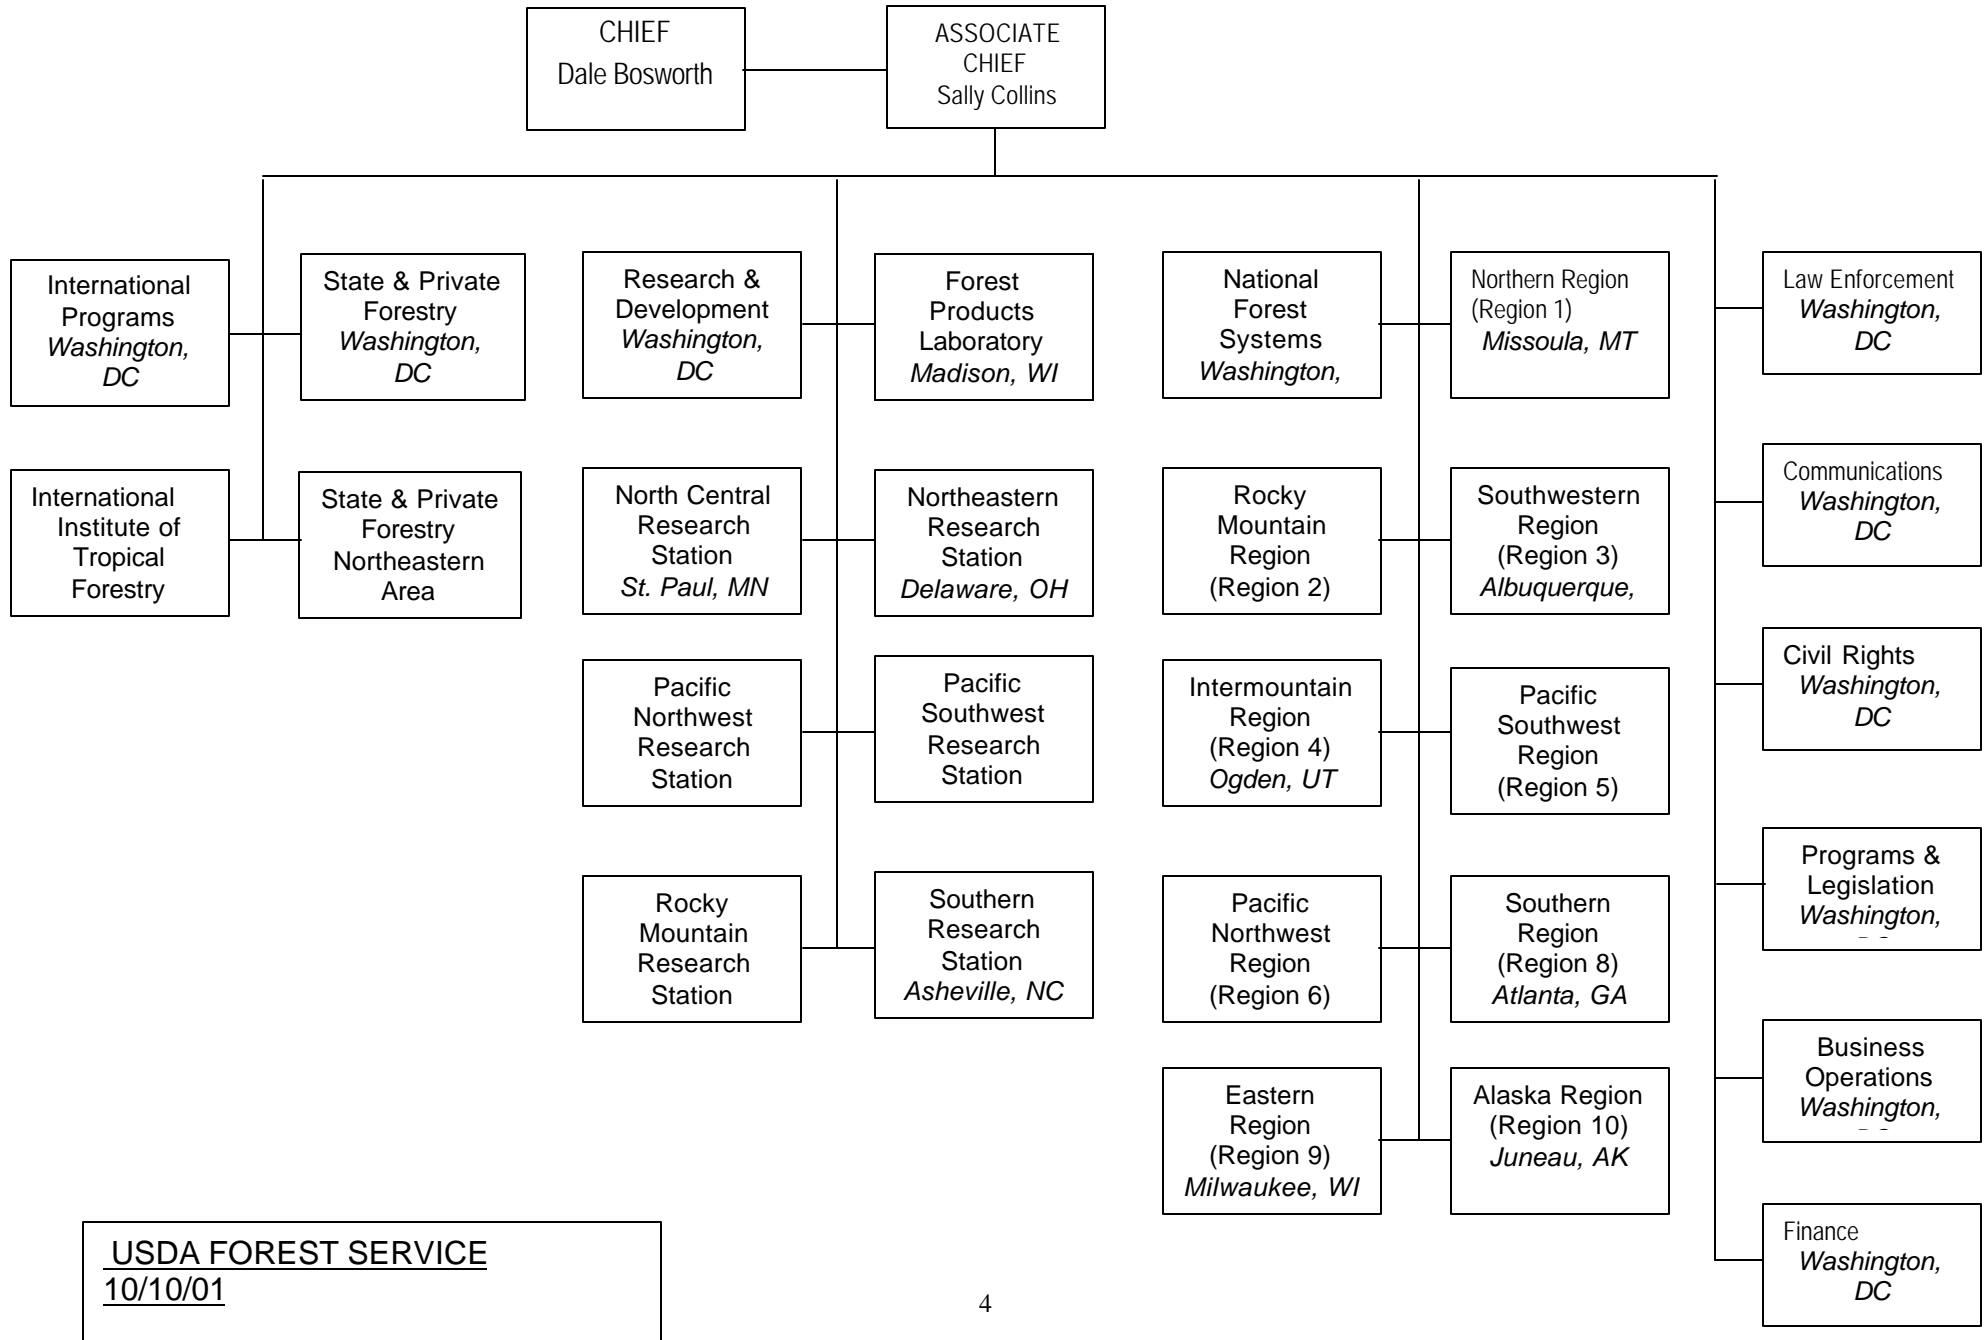

Federal Depository Library Conference, Fall 2001

USDA FOREST SERVICE
10/10/01