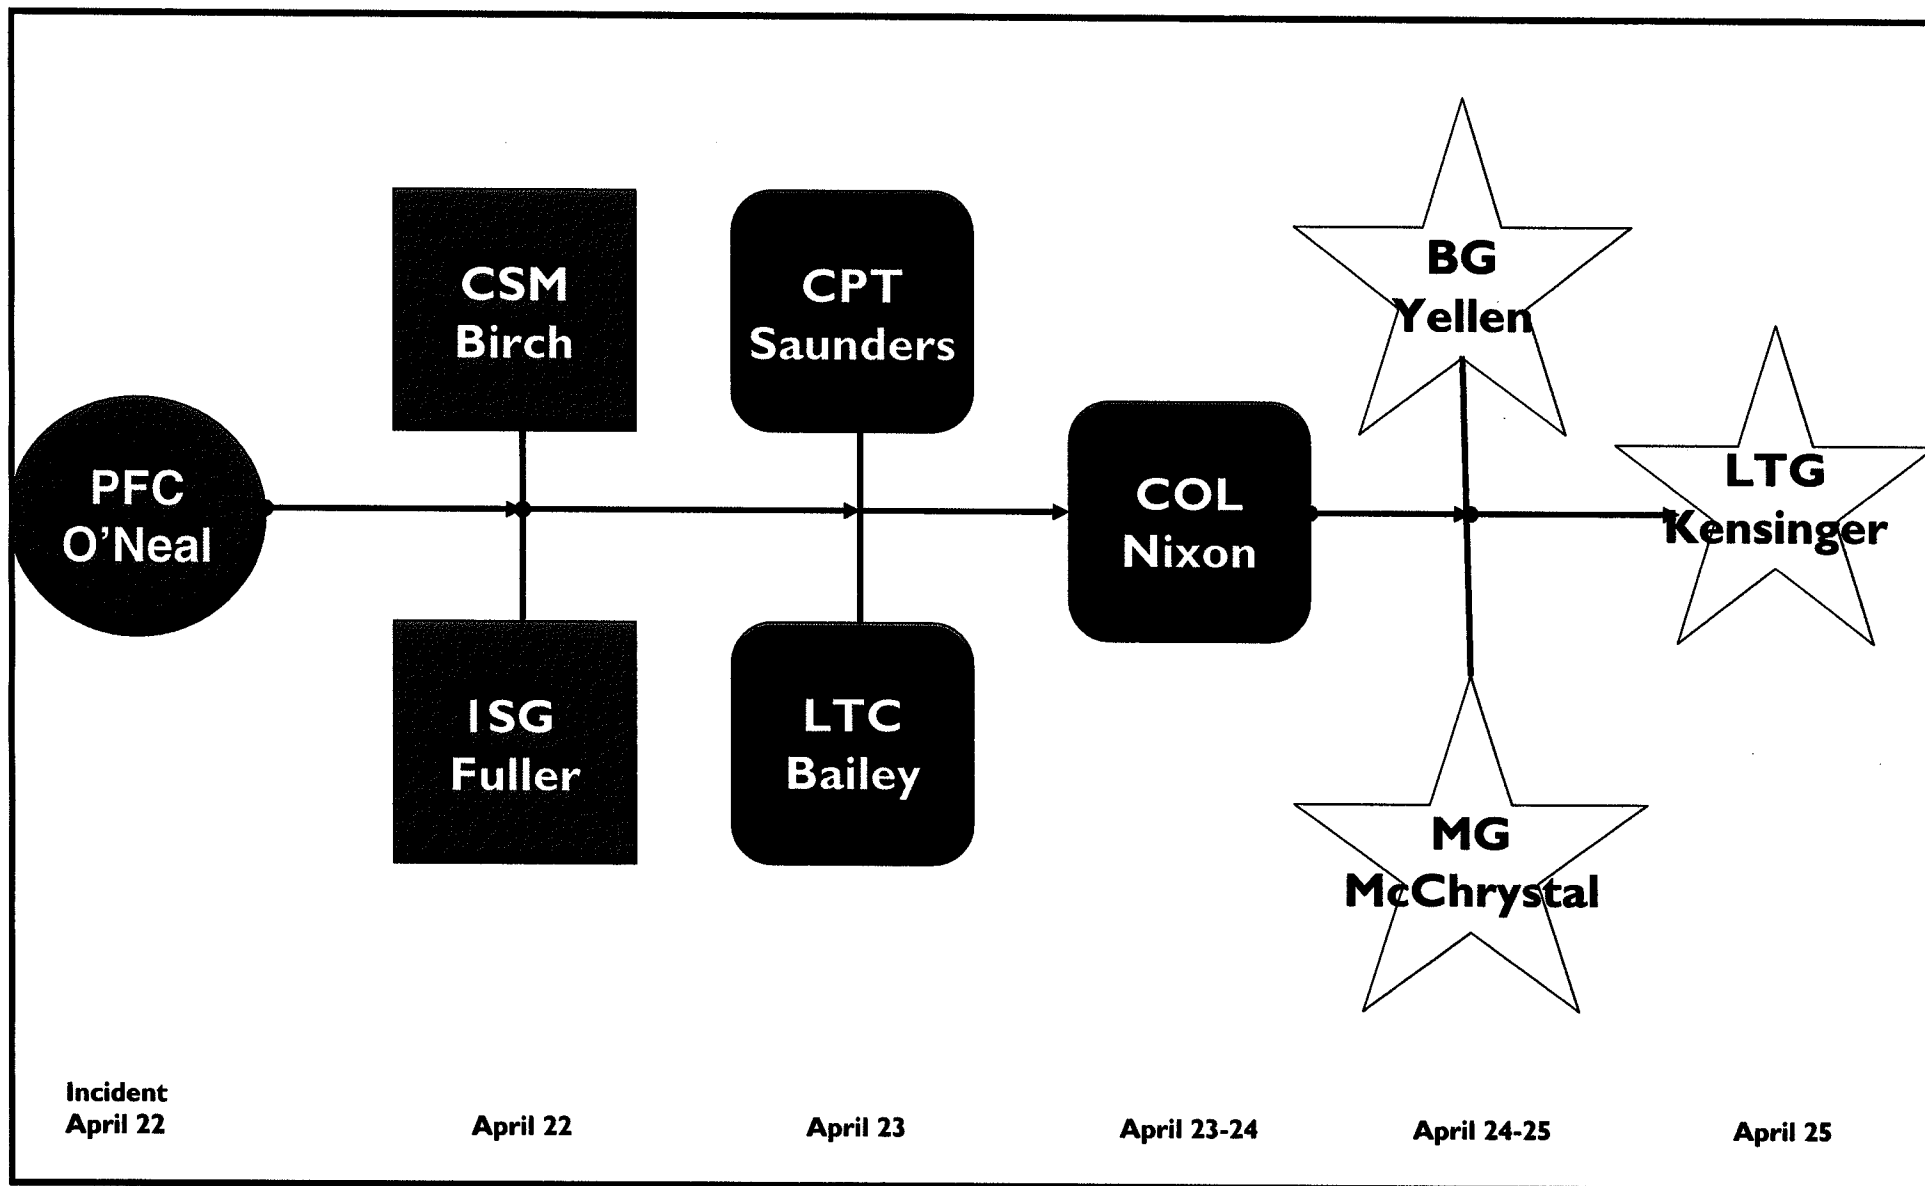

# Disclosures that CPL Pat Tillman was killed by friendly fire

Key:

Enlisted

Commissioned

Generals