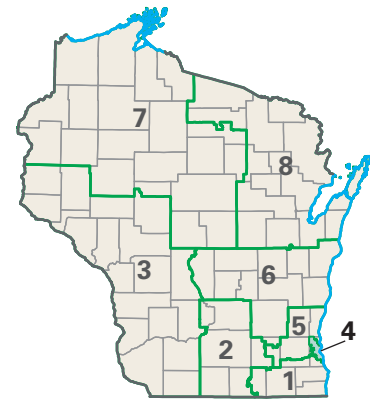

Congressional District 4

nationalatlas.gov™

4 Congressional District

Milwaukee County

Wisconsin (8 Districts)