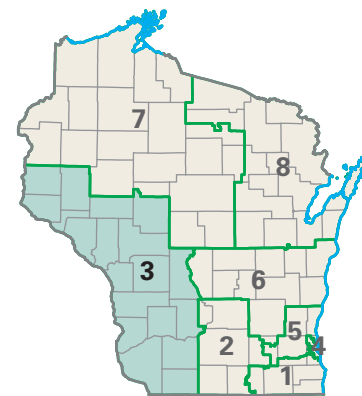

# Congressional District 3

nationalatlas.gov™

**3** Congressional District  
*Iowa* County

Wisconsin (8 Districts)