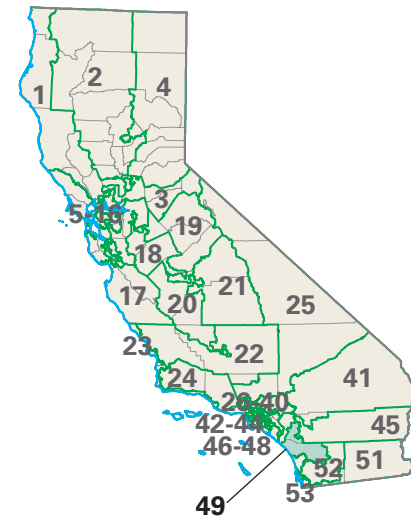

Congressional District 49

nationalatlas.gov™

49 Congressional District

Los Angeles County

California (53 Districts)