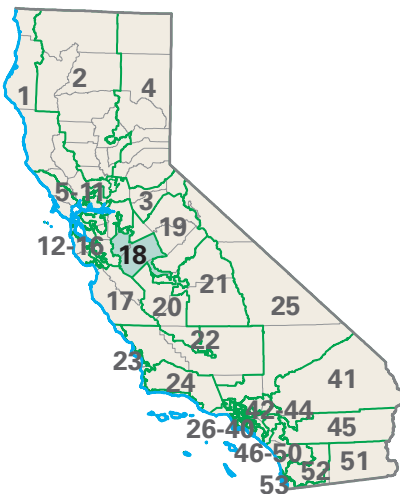

Congressional District 18

0 50 100 Miles

18 Congressional District

Merced County

California (53 Districts)