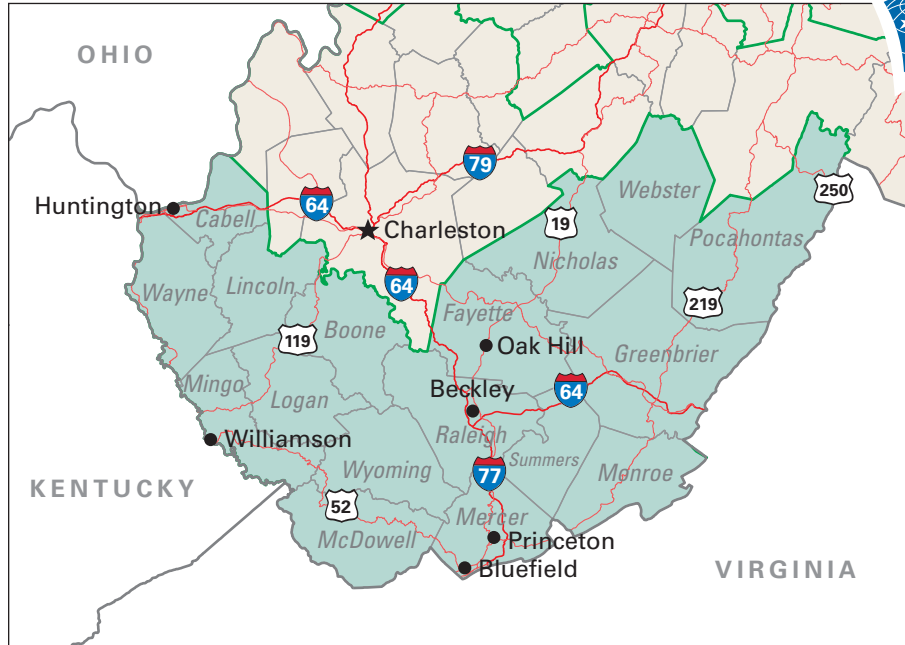

# Congressional District 3

**3** Congressional District  
*Logan* County

0 50 100 Miles

West Virginia (3 Districts)