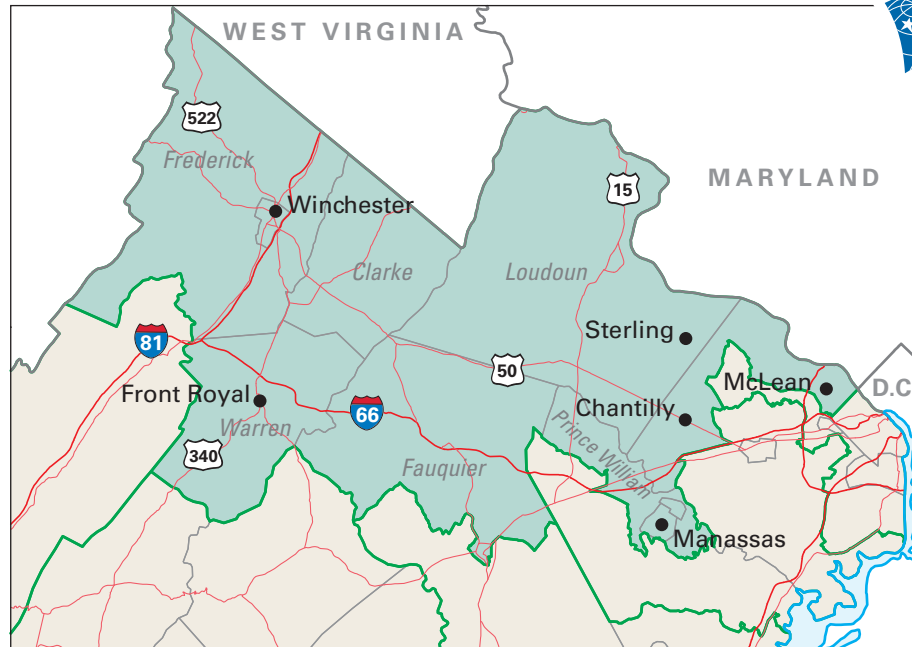

Congressional District 10

- 10** Congressional District
- Clarke* County

Virginia (11 Districts)