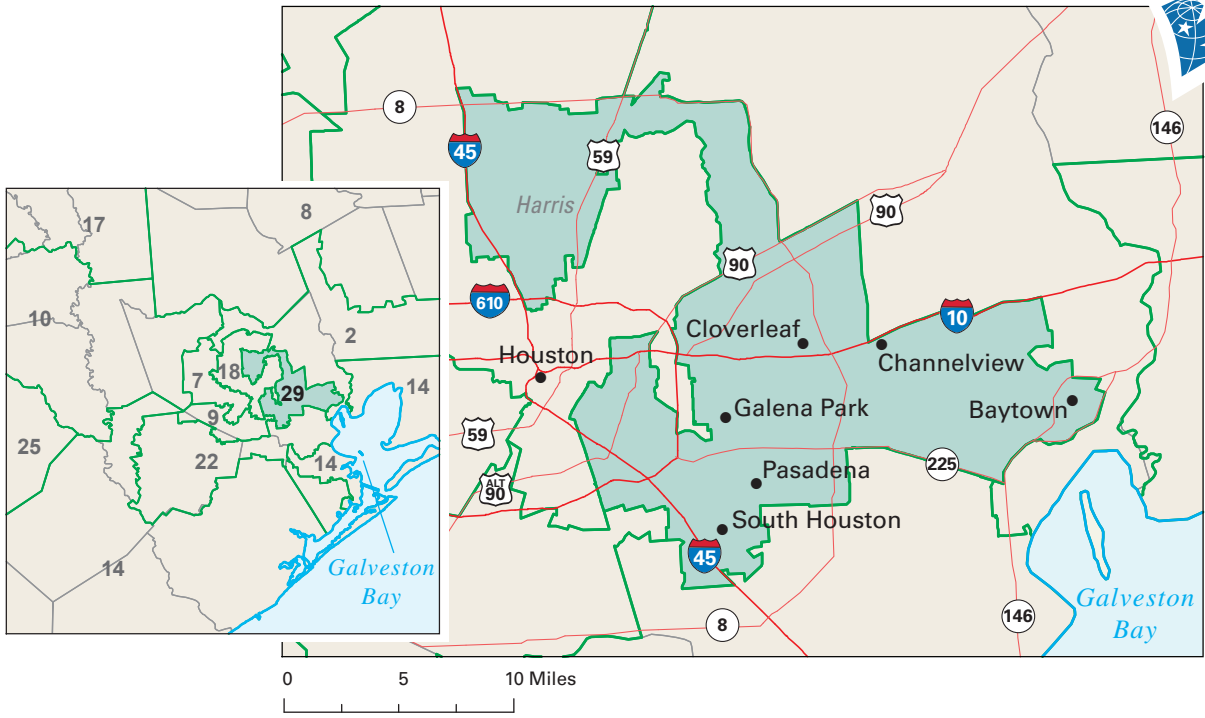

Congressional District 29

29 Congressional District
Harris County

Texas (32 Districts)