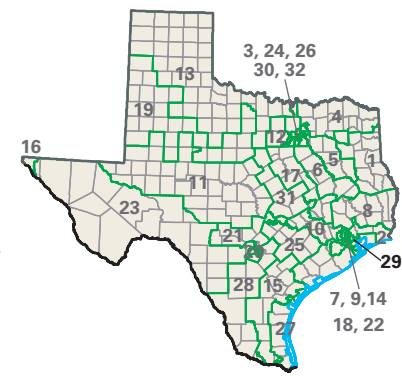

Congressional District 29

29 Congressional District
Harris County

Texas (32 Districts)