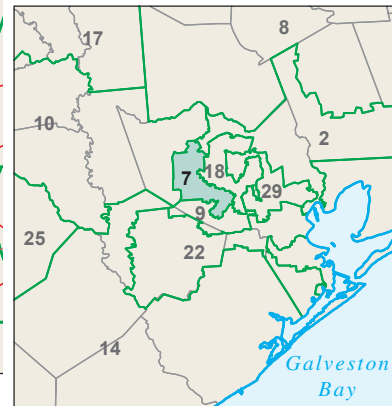

Congressional District 7

7 Congressional District
Harris County

Texas (32 Districts)