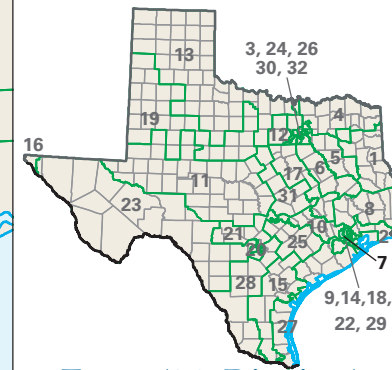

Congressional District 7

7 Congressional District
Harris County

Texas (32 Districts)