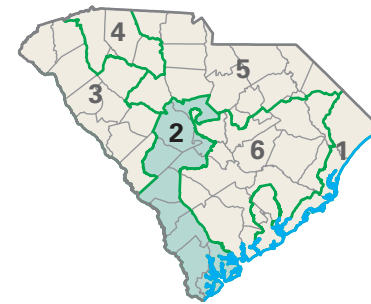

Congressional District 2

- 2** Congressional District
- Aiken County

South Carolina (6 Districts)