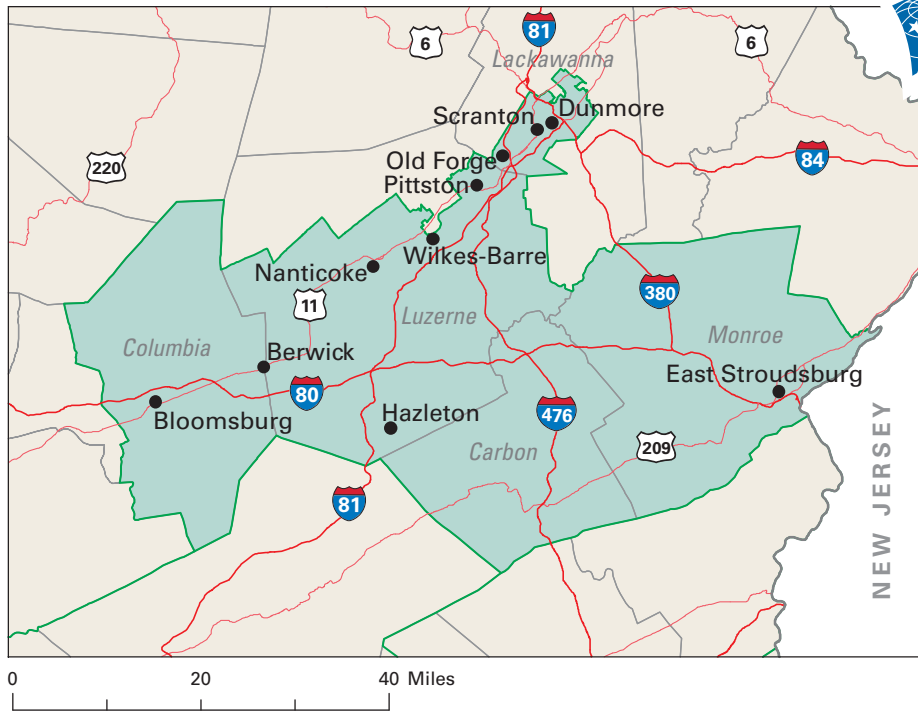

Congressional District 11

11 Congressional District
Monroe County

Pennsylvania (19 Districts)