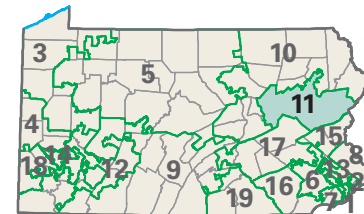

Congressional District 11

11 Congressional District
Monroe County

Pennsylvania (19 Districts)