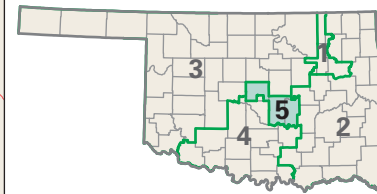

Congressional District 5

5 Congressional District
Seminole County

Oklahoma (5 Districts)