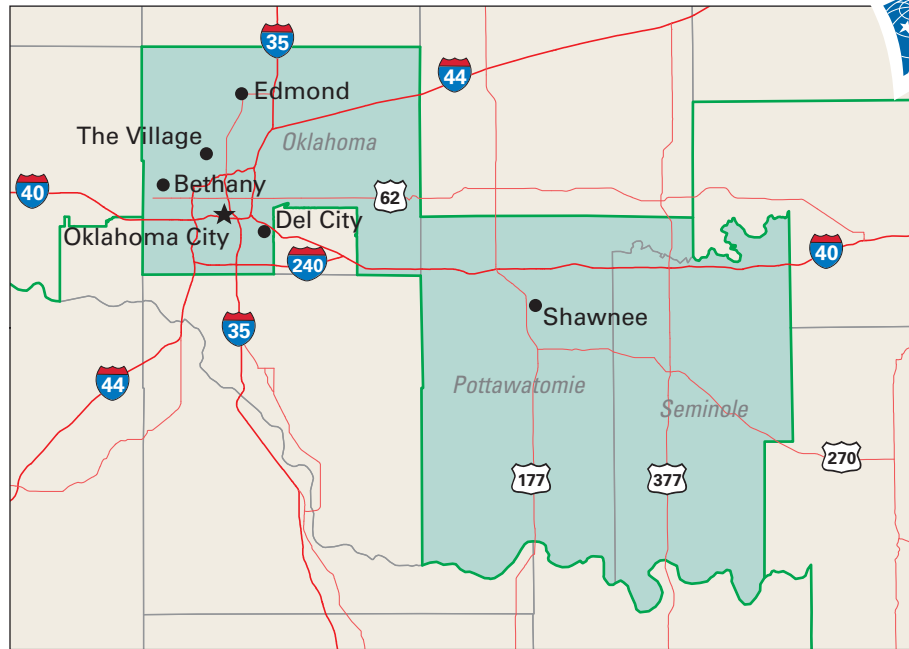

Congressional District 5

5 Congressional District
Seminole County

Oklahoma (5 Districts)