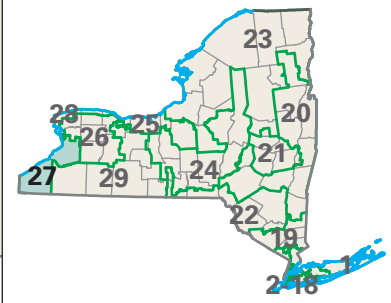

Congressional District 27

27 Congressional District
Erie County

New York (29 Districts)