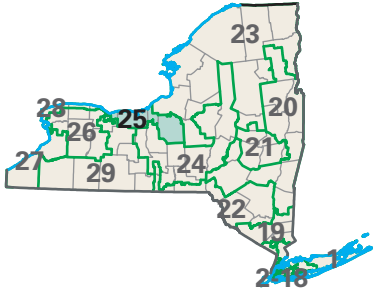

# Congressional District 25

**25** Congressional District  
*Wayne* County

New York (29 Districts)