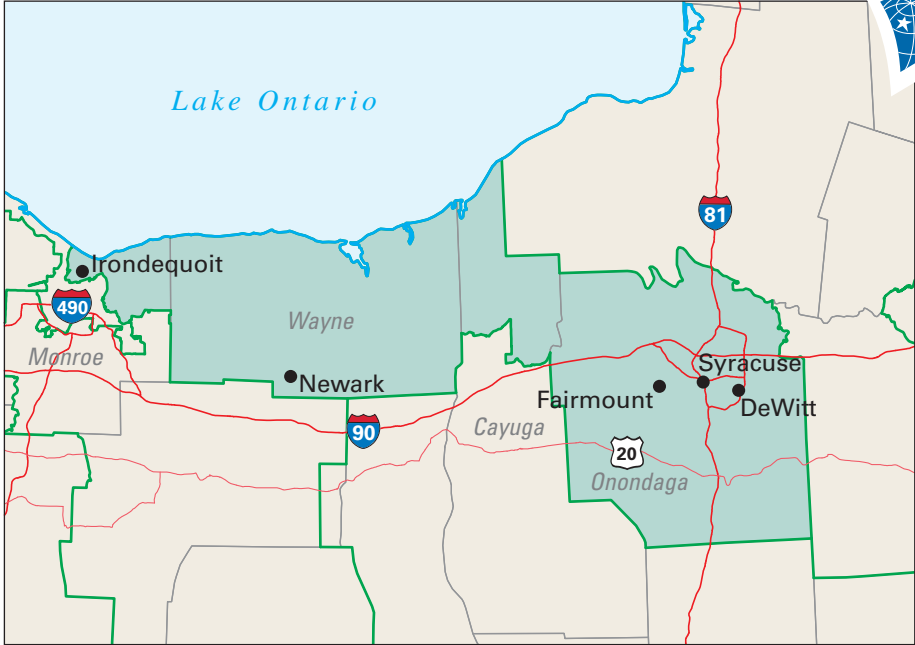

# Congressional District 25

**25** Congressional District  
*Wayne* County

New York (29 Districts)