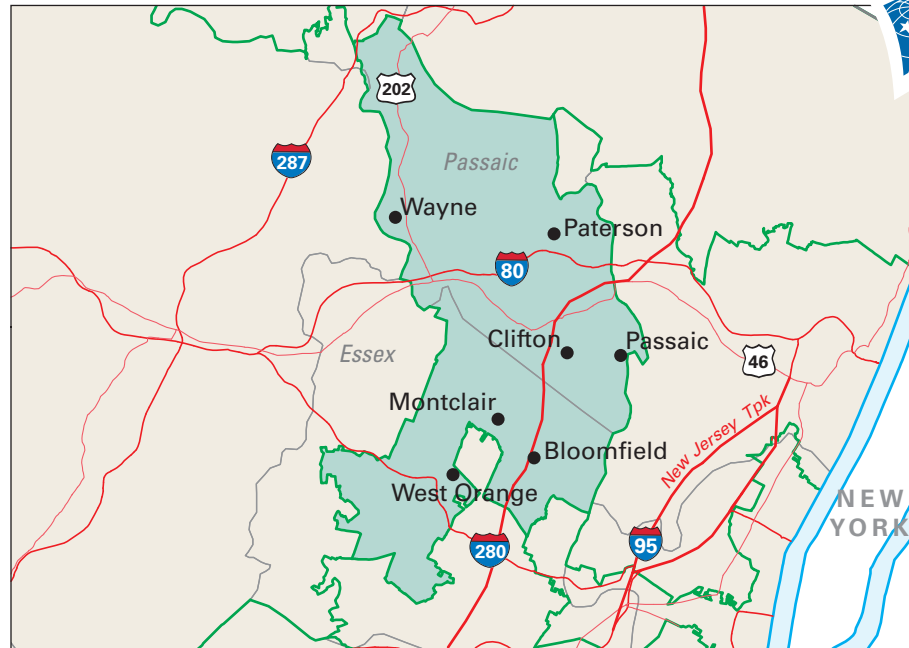

Congressional District 8

8 Congressional District
Passaic County

New Jersey (13 Districts)