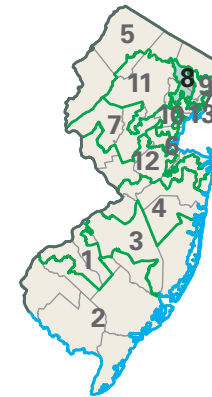

Congressional District 8

8 Congressional District
Passaic County

New Jersey (13 Districts)