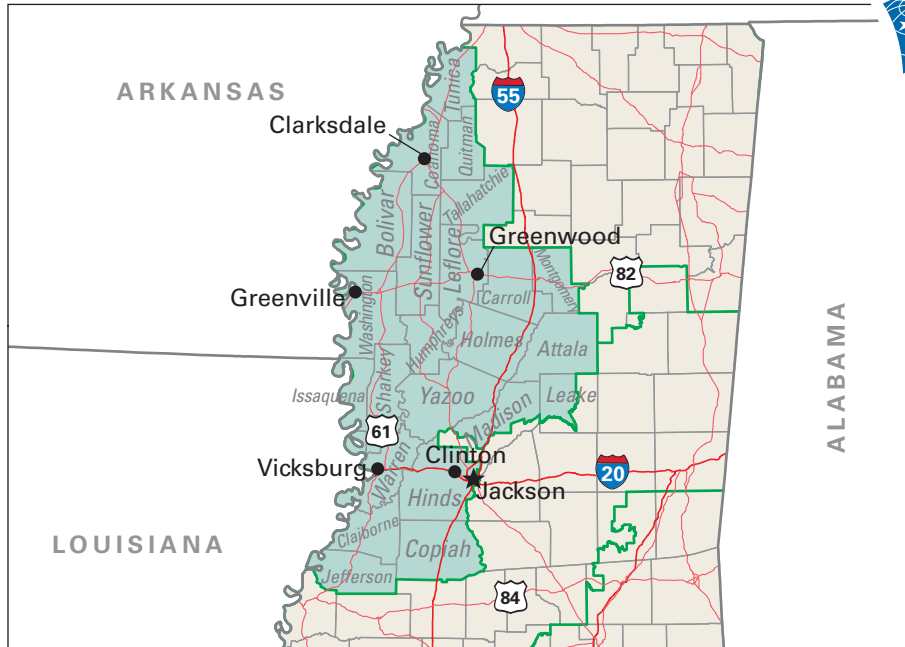

Congressional District 2

2 Congressional District
Yazoo County

Mississippi (4 Districts)