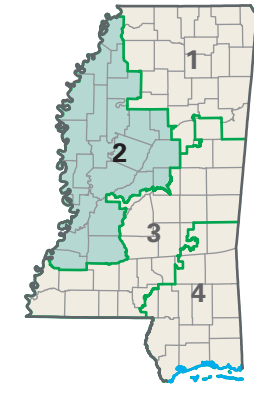

Congressional District 2

2 Congressional District
Yazoo County

Mississippi (4 Districts)