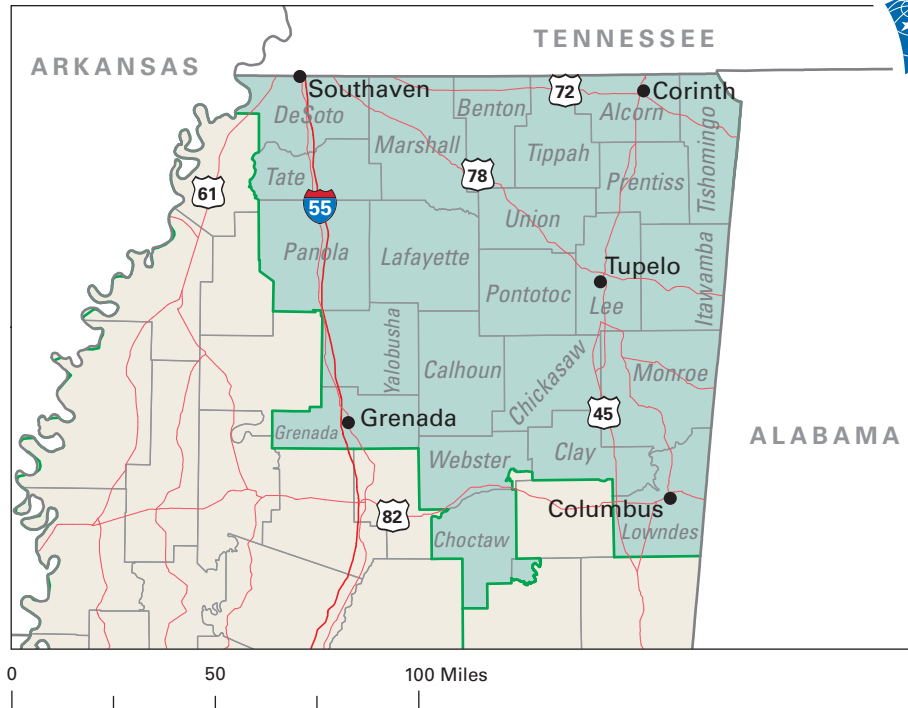

Congressional District 1

1 Congressional District
Clay County

Mississippi (4 Districts)