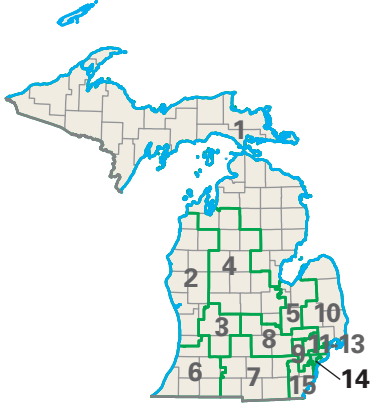

# Congressional District 14

**14** Congressional District  
*Wayne* County

Michigan (15 Districts)