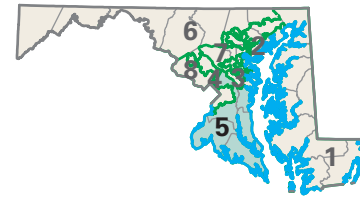

Congressional District 5

- 5 Congressional District
- Charles County

Maryland (8 Districts)