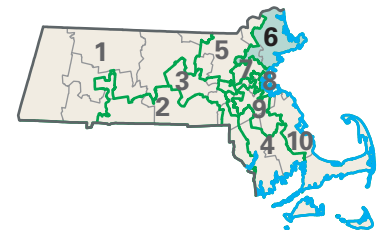

Congressional District 6

- 6** Congressional District
- Essex County

Massachusetts (10 Districts)