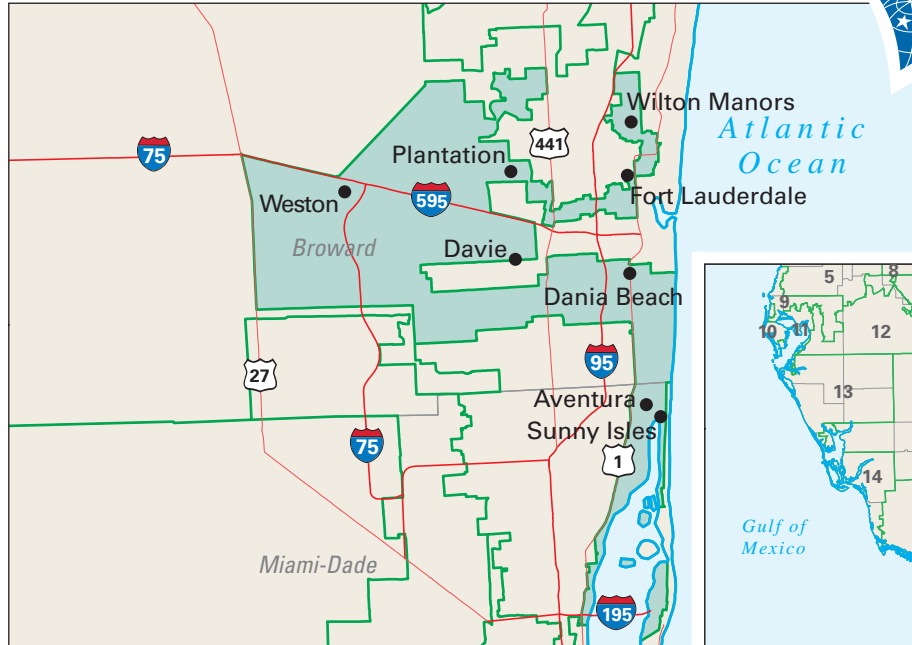

# Congressional District 20

**20** Congressional District  
*Broward* County

Florida (25 Districts)