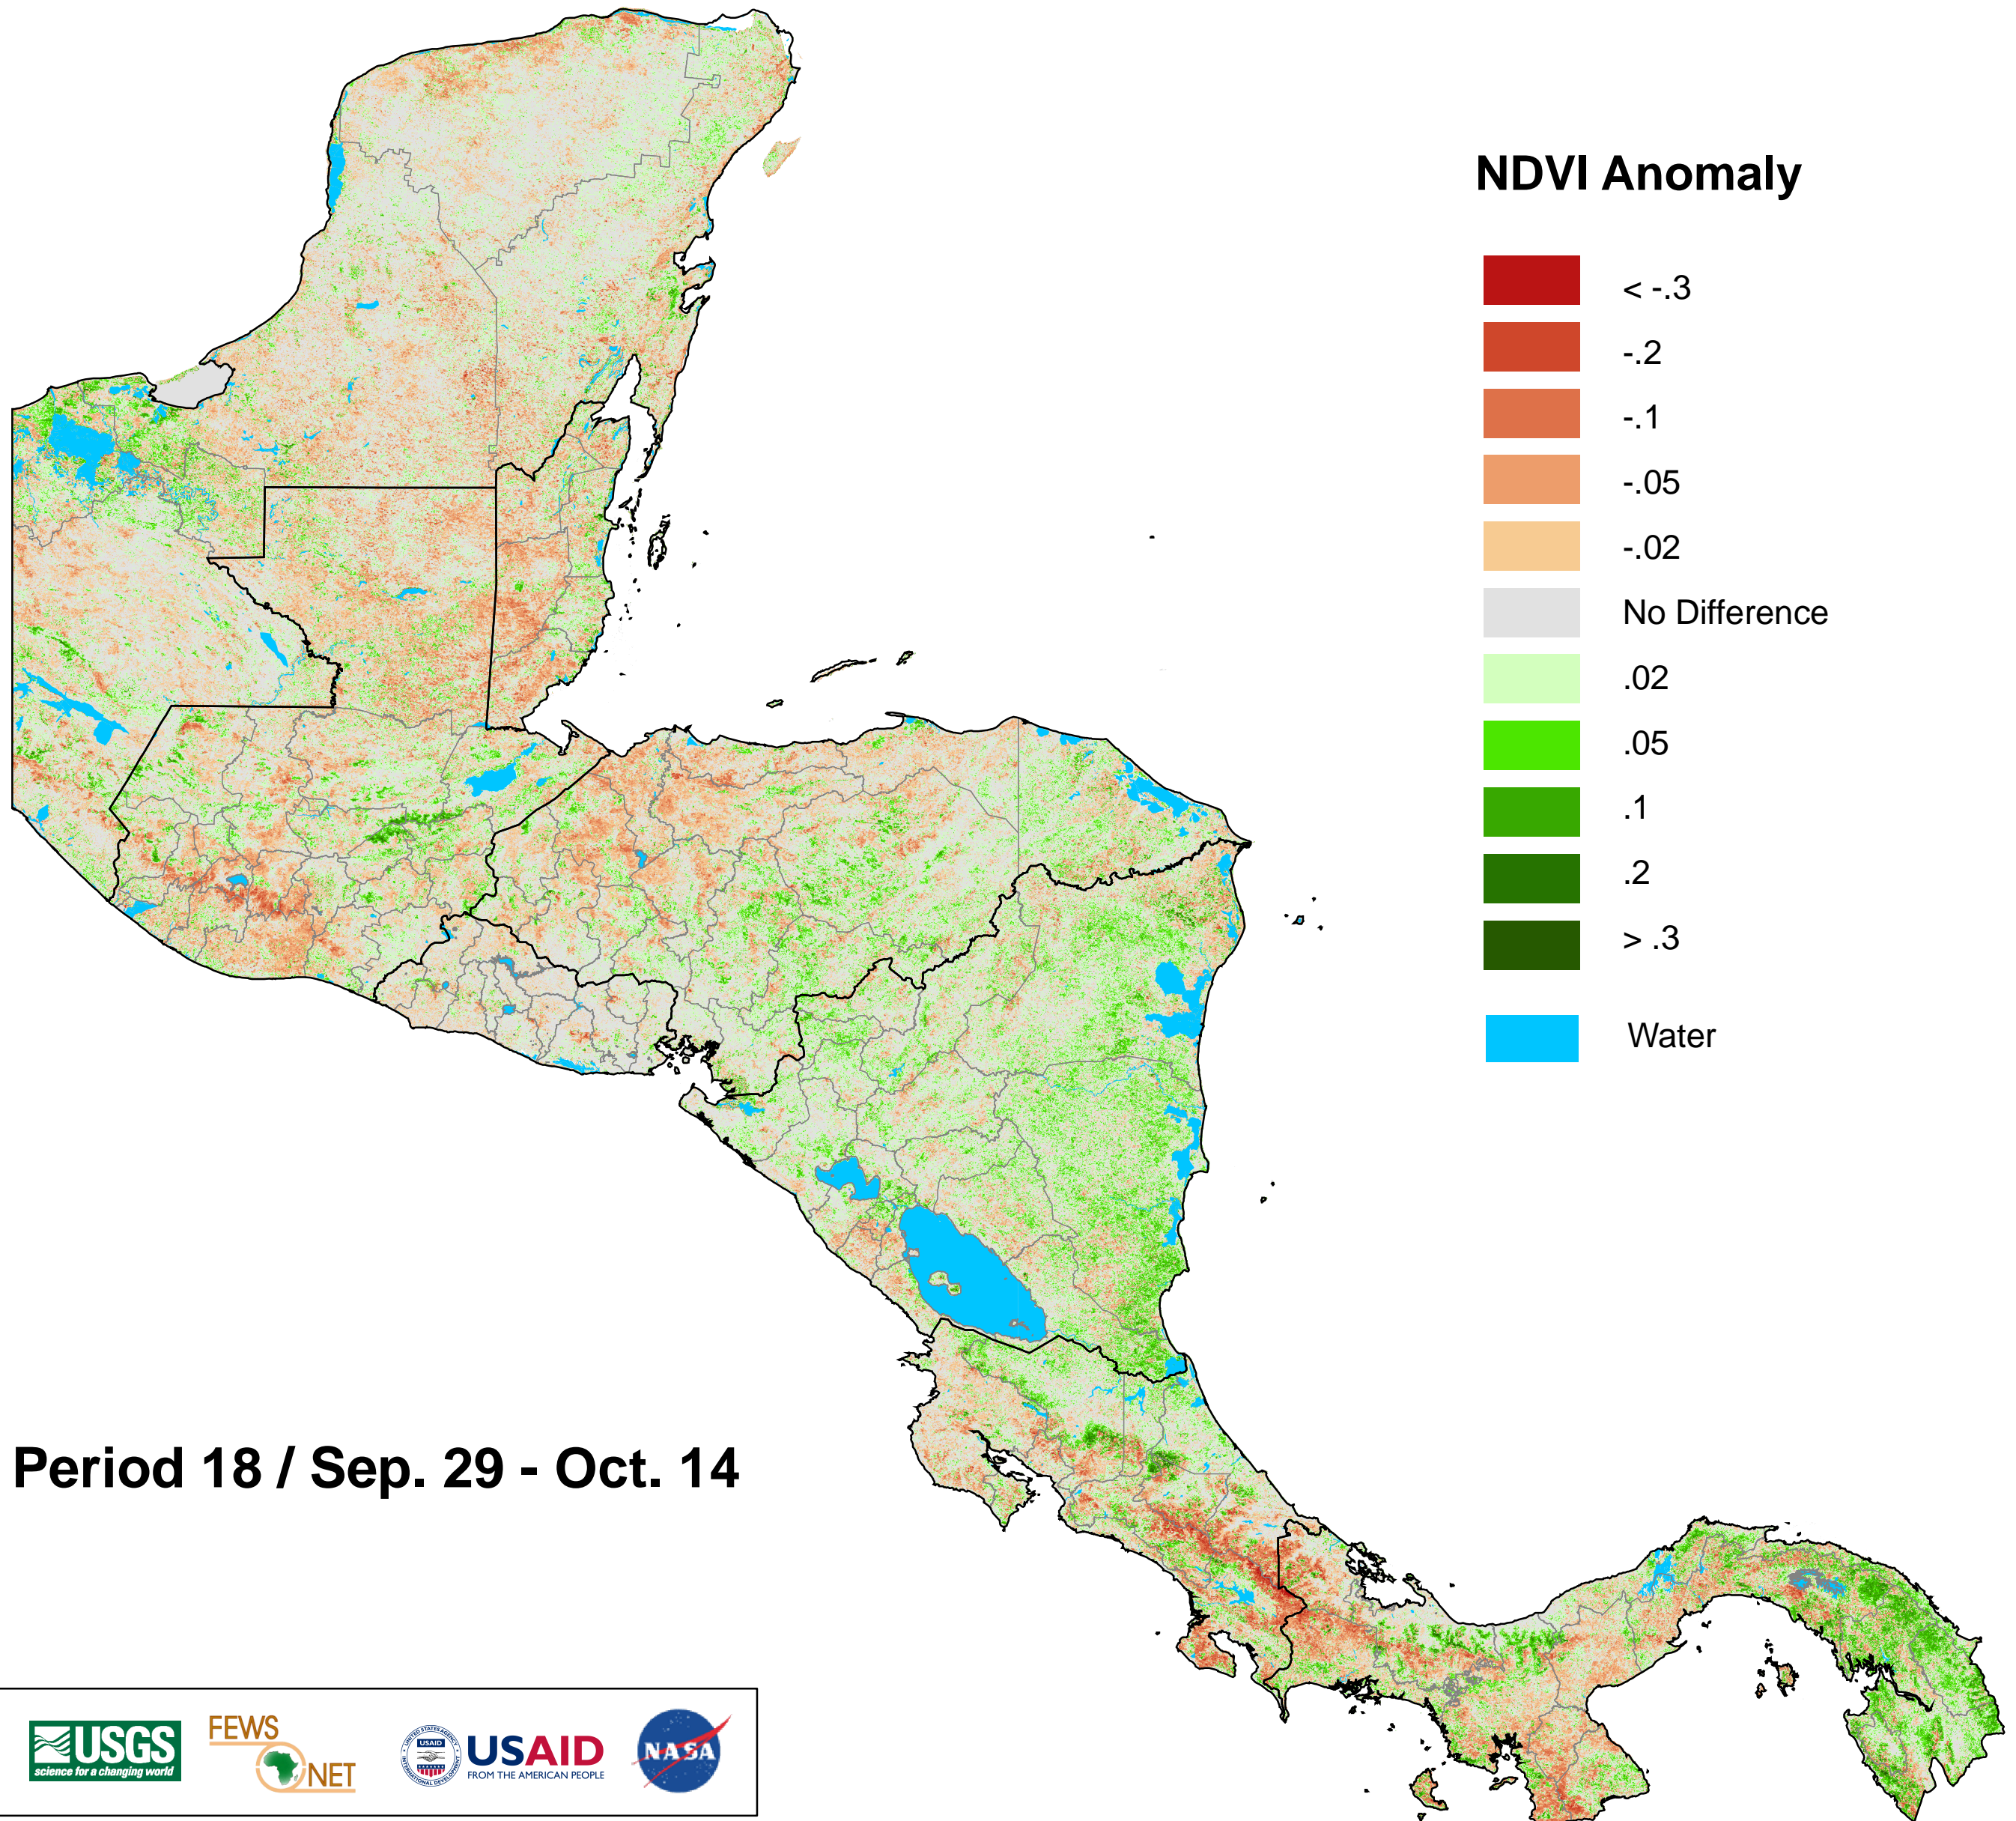

Central America - MODIS 250m NDVI Anomaly

2008 minus Average (2000-2007)

USAID
FROM THE AMERICAN PEOPLE