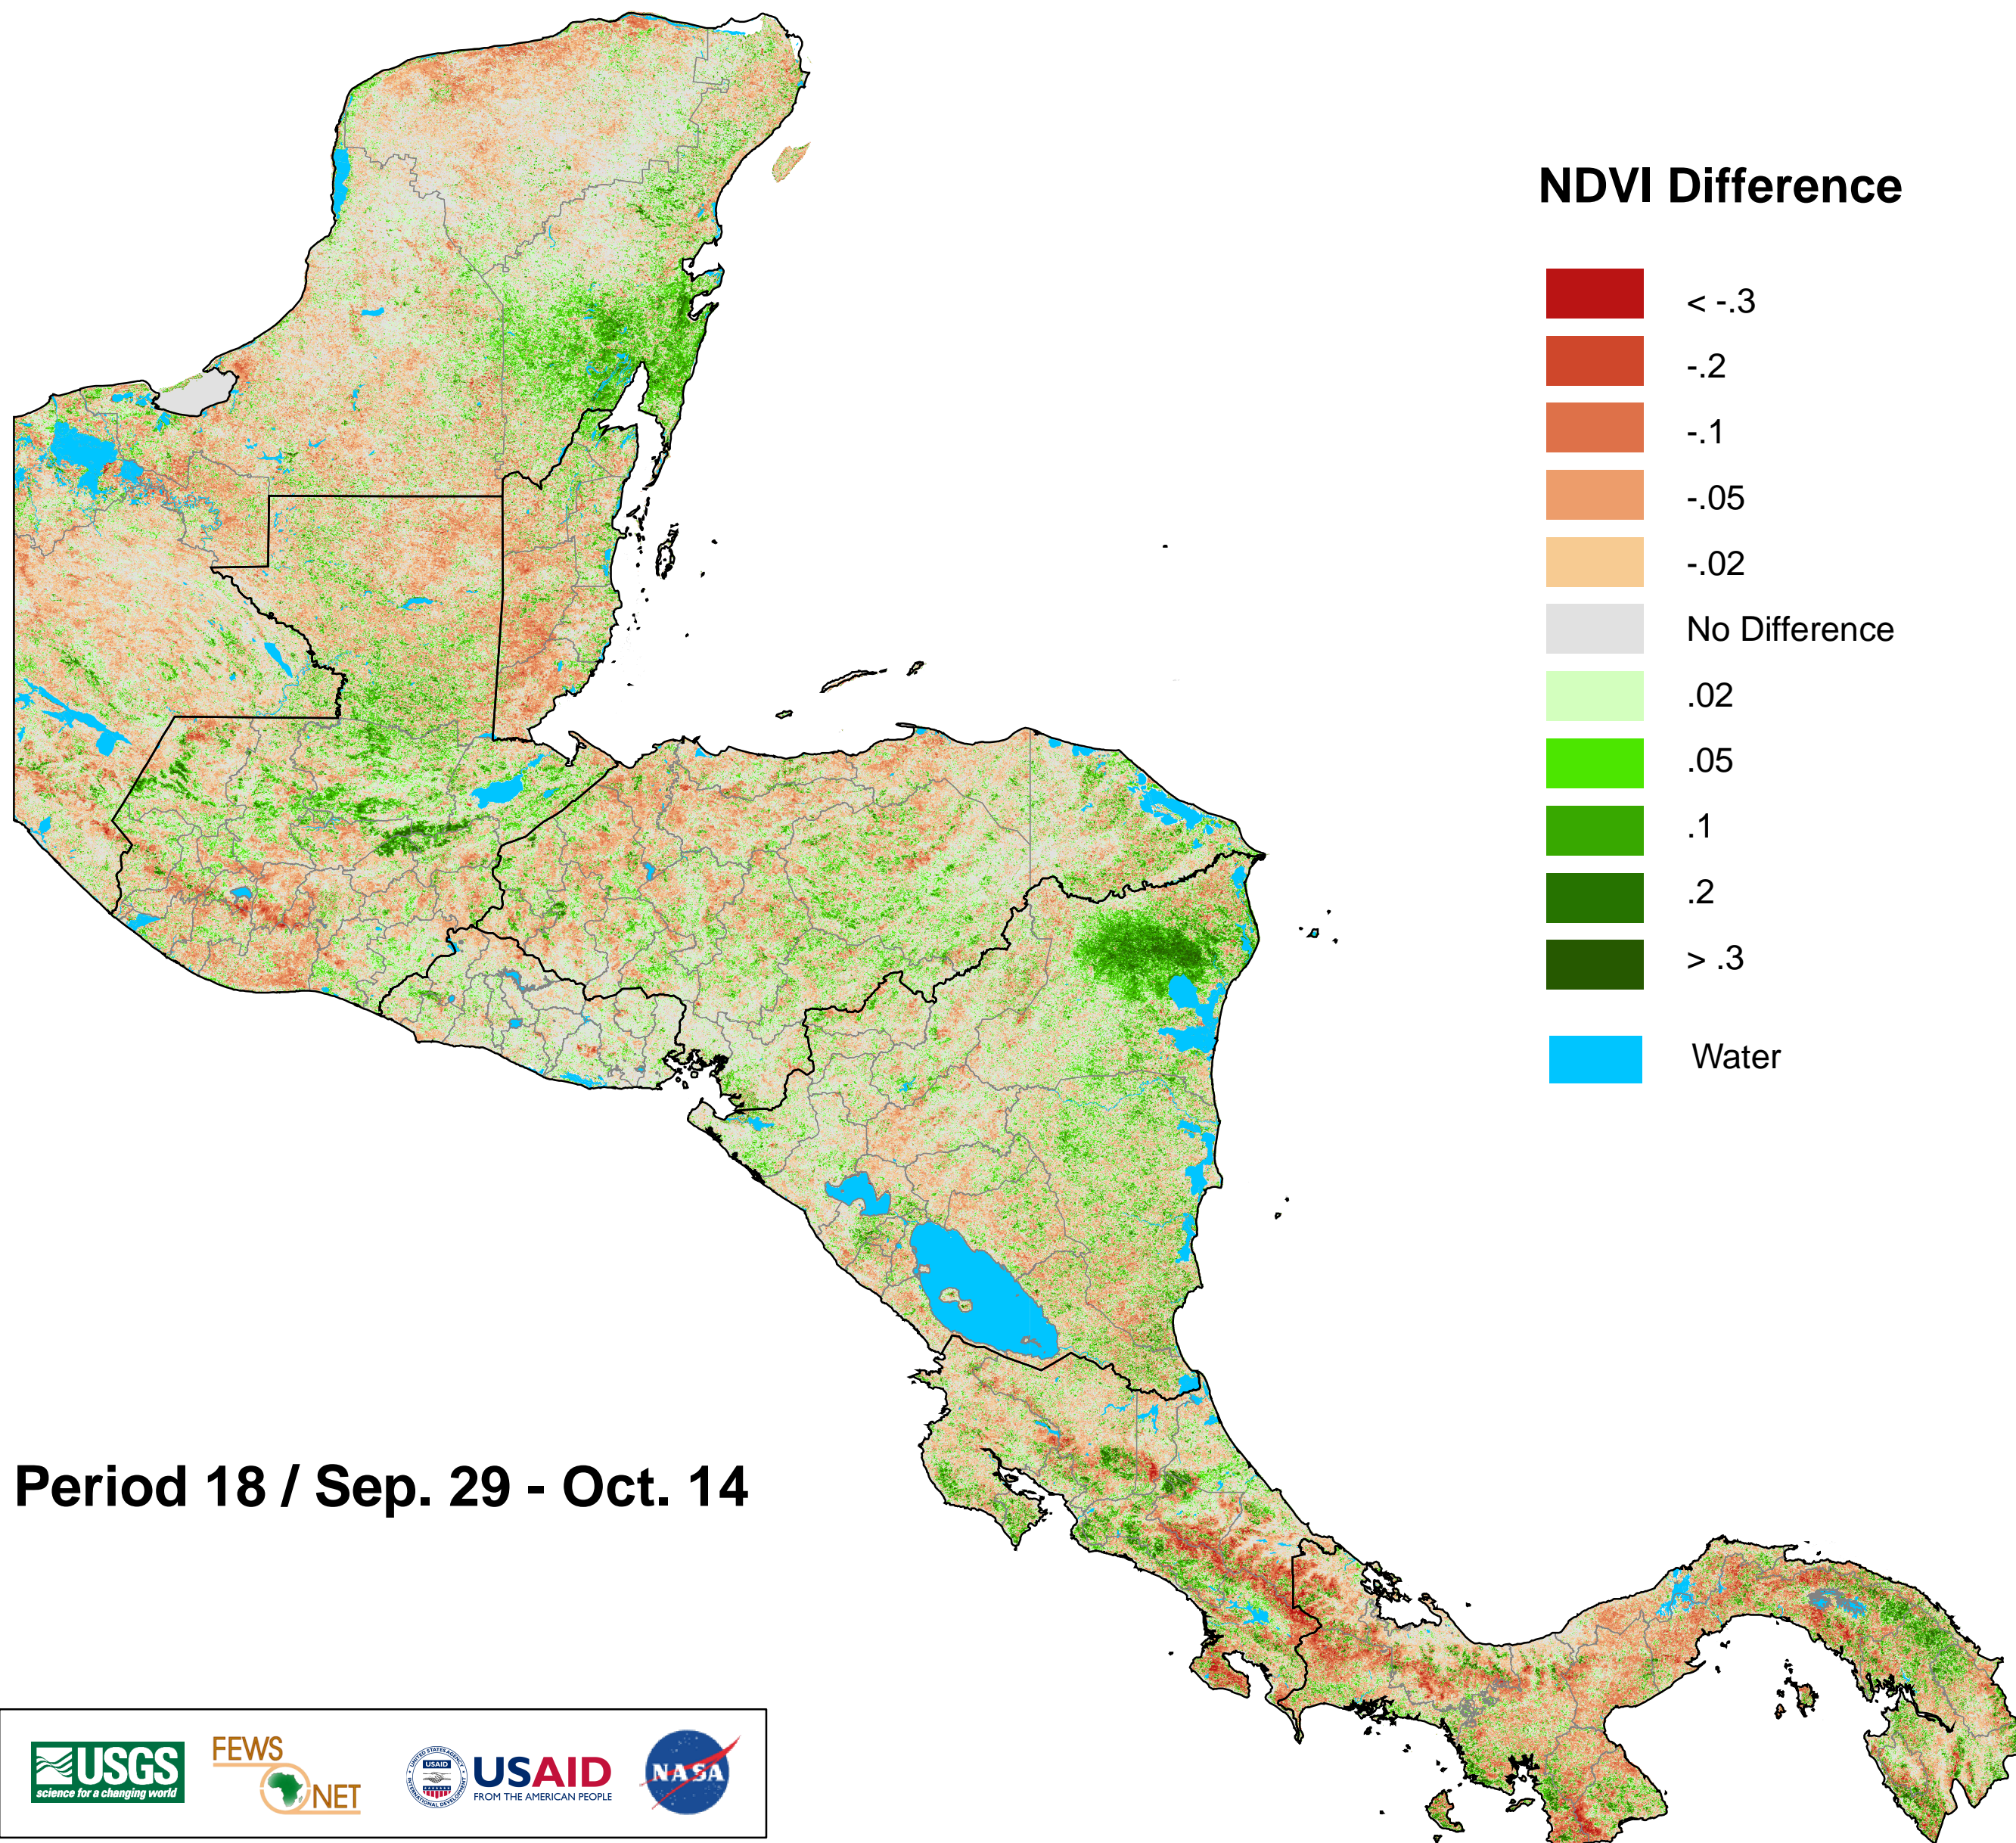

# Central America - MODIS 250m NDVI Difference

2008 minus 2007

Period 18 / Sep. 29 - Oct. 14