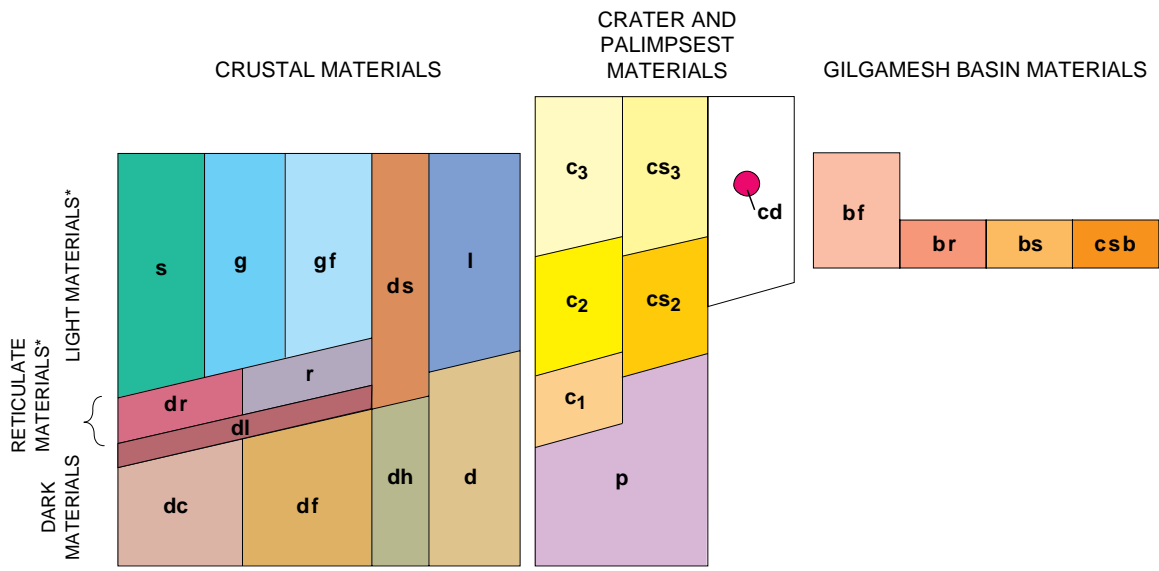

# CORRELATION OF MAP UNITS

\*Age range includes dark smooth material (unit ds)