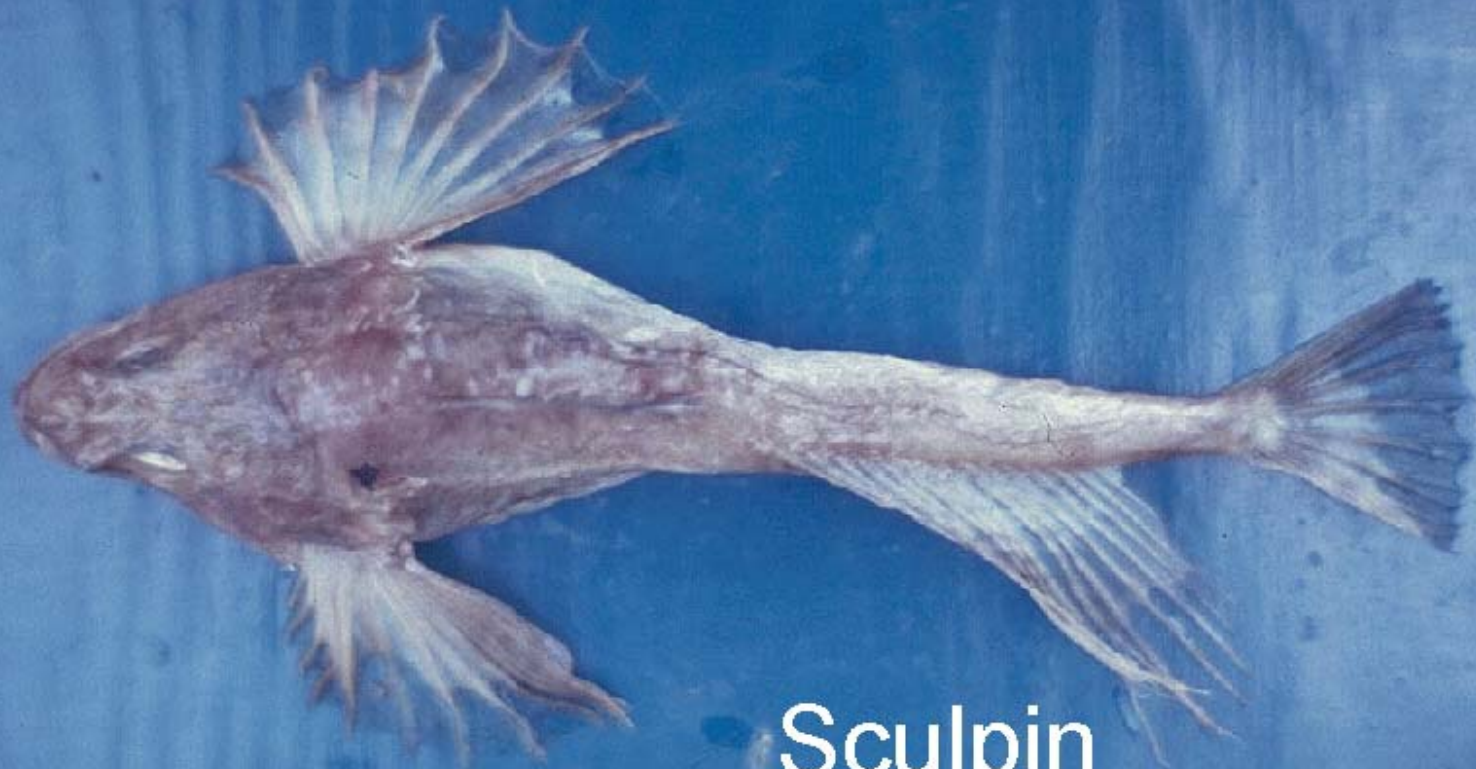

Bloater chub

Lake whitefish

Round whitefish

Brook trout

Lake trout

Steelhead/Rainbow trout

Brown trout

The image shows four fish species arranged vertically on a wooden surface. From top to bottom: a Lake trout with a silvery body and a dark spot on its head; a Rainbow trout with a silvery body and a blue eye; a Brown trout with a dark, mottled pattern on its back and a blue eye; and a Coho salmon with a dark, silvery body and a blue eye. Each fish is shown in profile, facing right.

Lake trout

Rainbow trout

Brown trout

Coho salmon

Chinook salmon

Coho salmon

Lake herring

Black crappie

Walleye

Rainbow darter

Sculpin

Lake sturgeon

Burbot/Eelpout