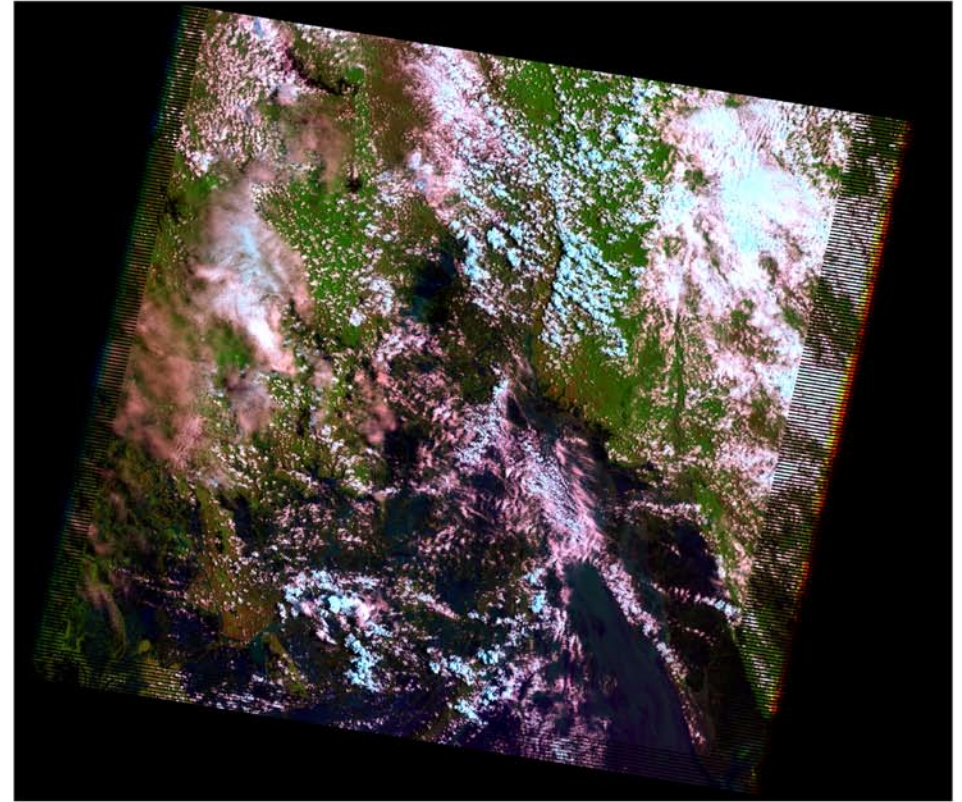

Cyclone Nargis - 2008

Landsat - 7
March 18, 2008

Landsat - 7
May 5, 2008