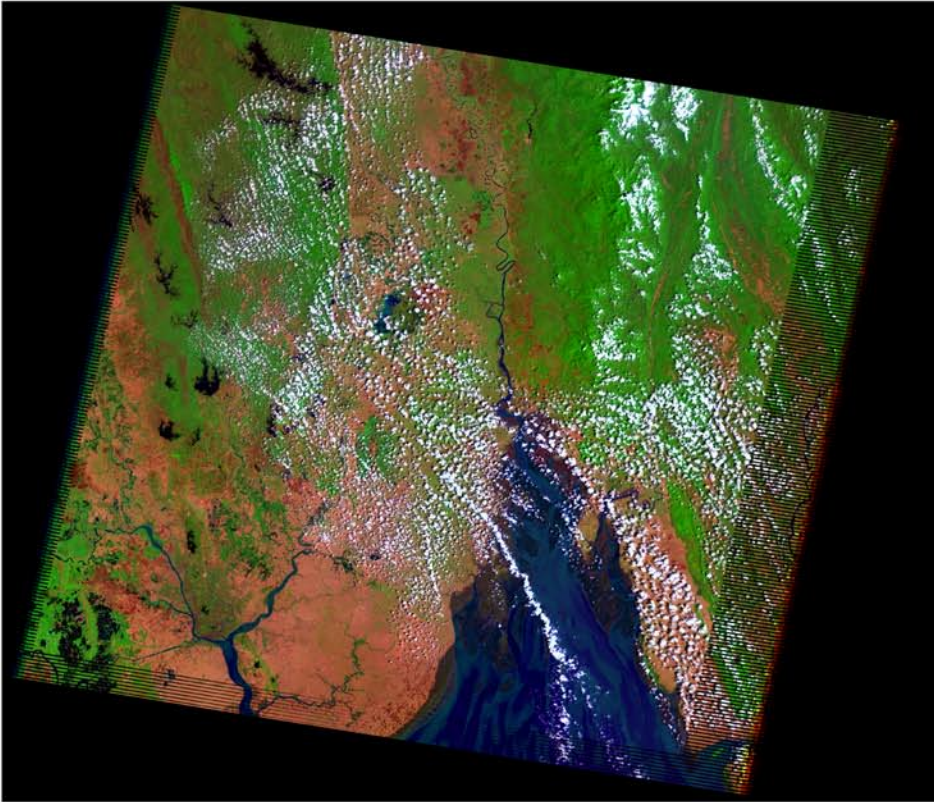

Cyclone Nargis - 2008

Landsat - 7
March 18, 2008

Landsat - 7
May 5, 2008