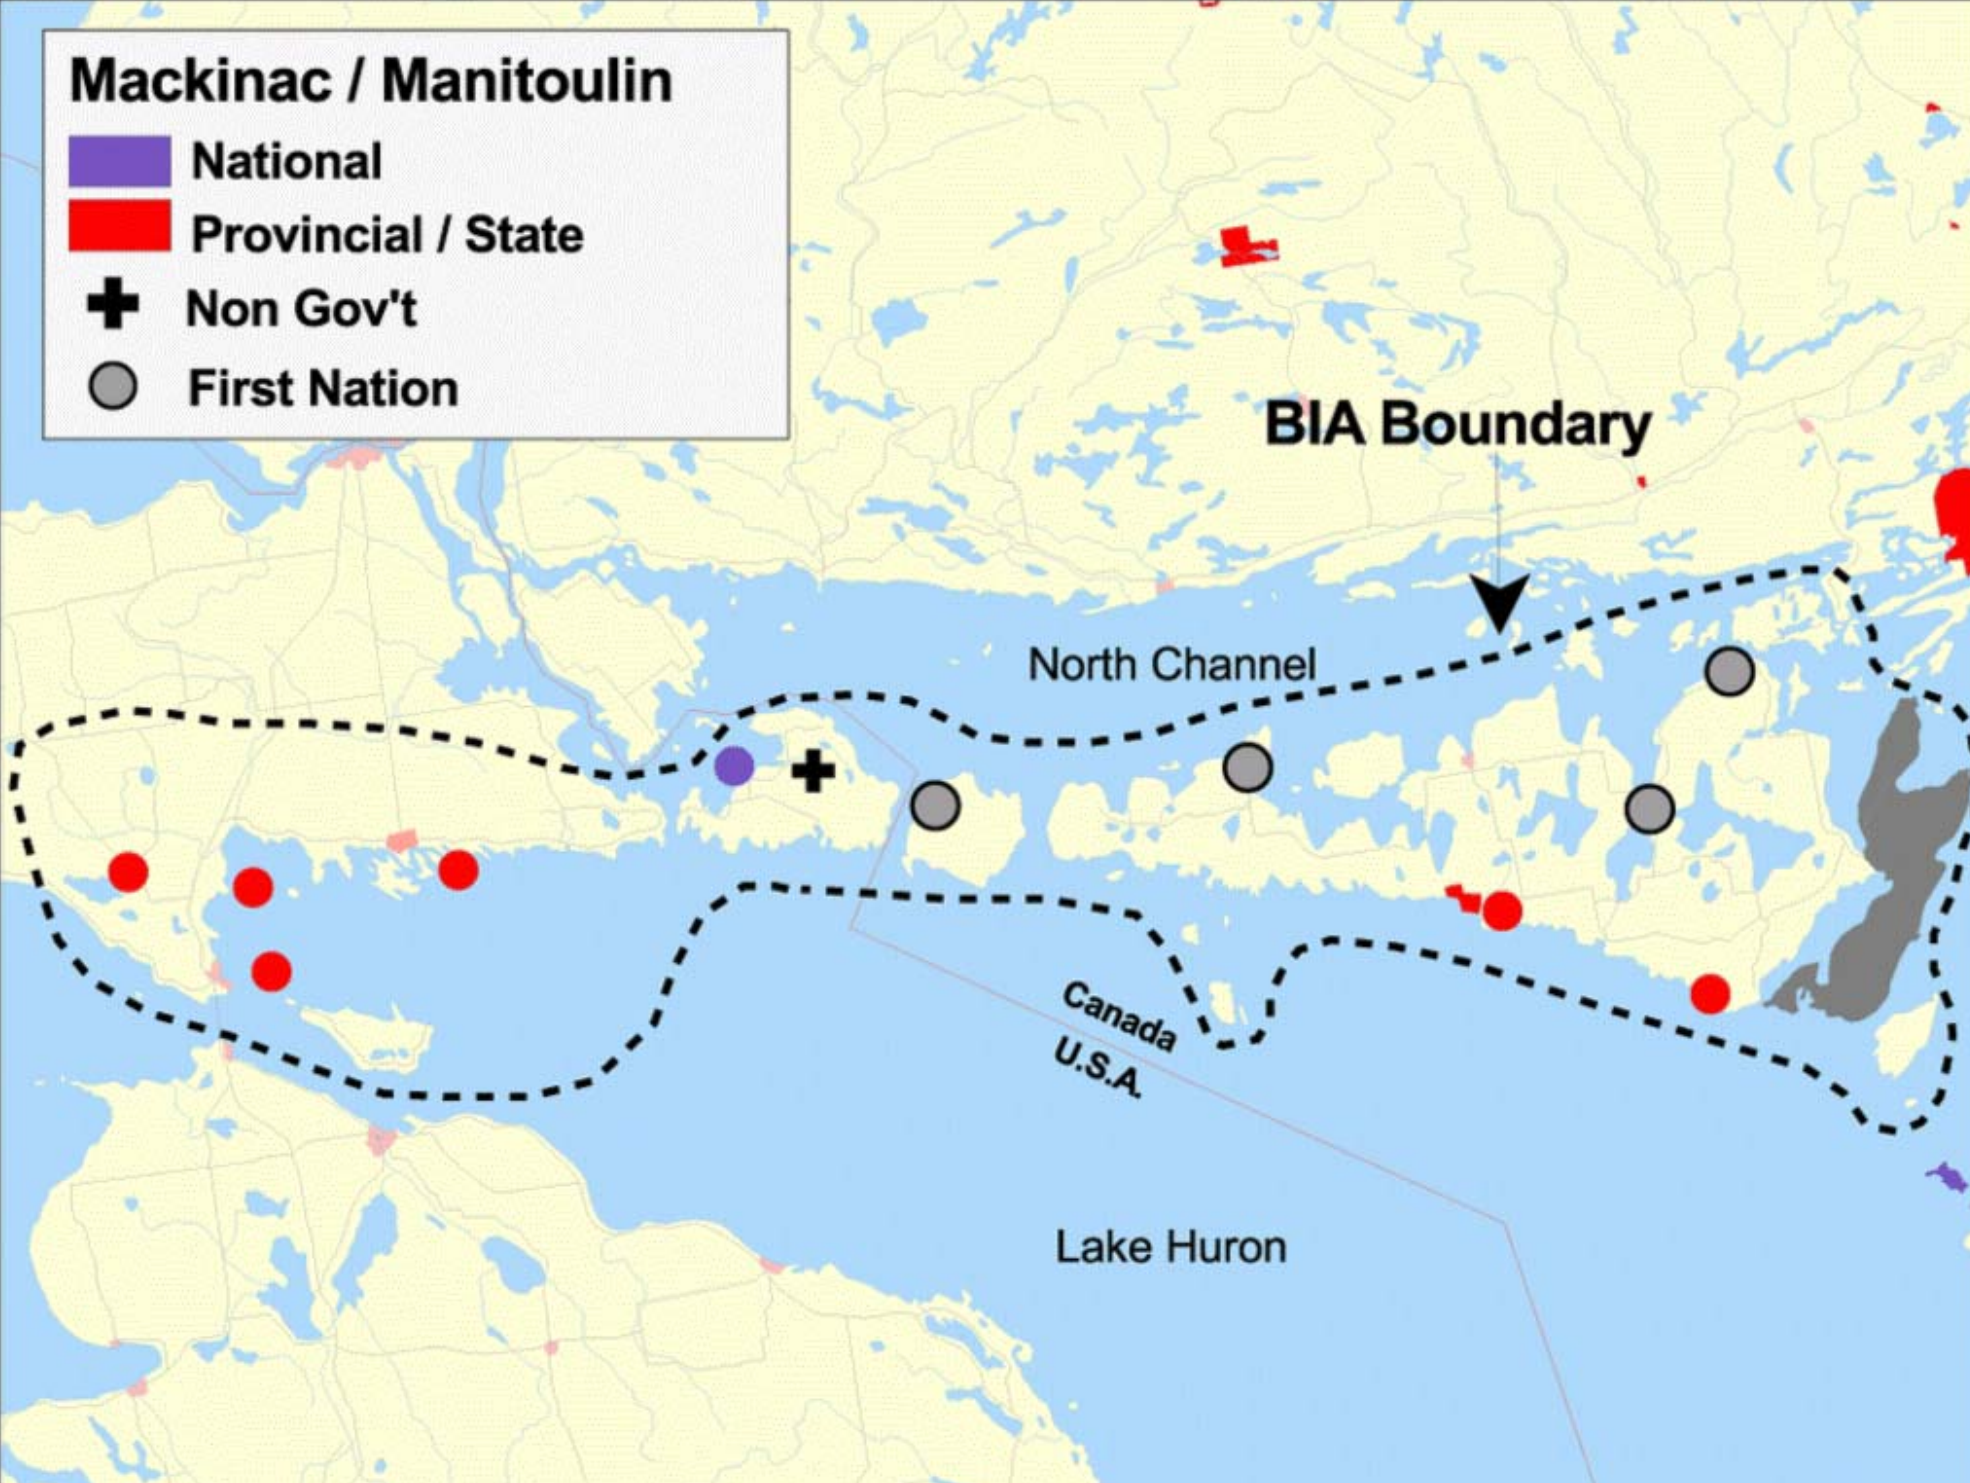

Mackinac / Manitoulin

- National
- Provincial / State
- Non Gov't
- First Nation