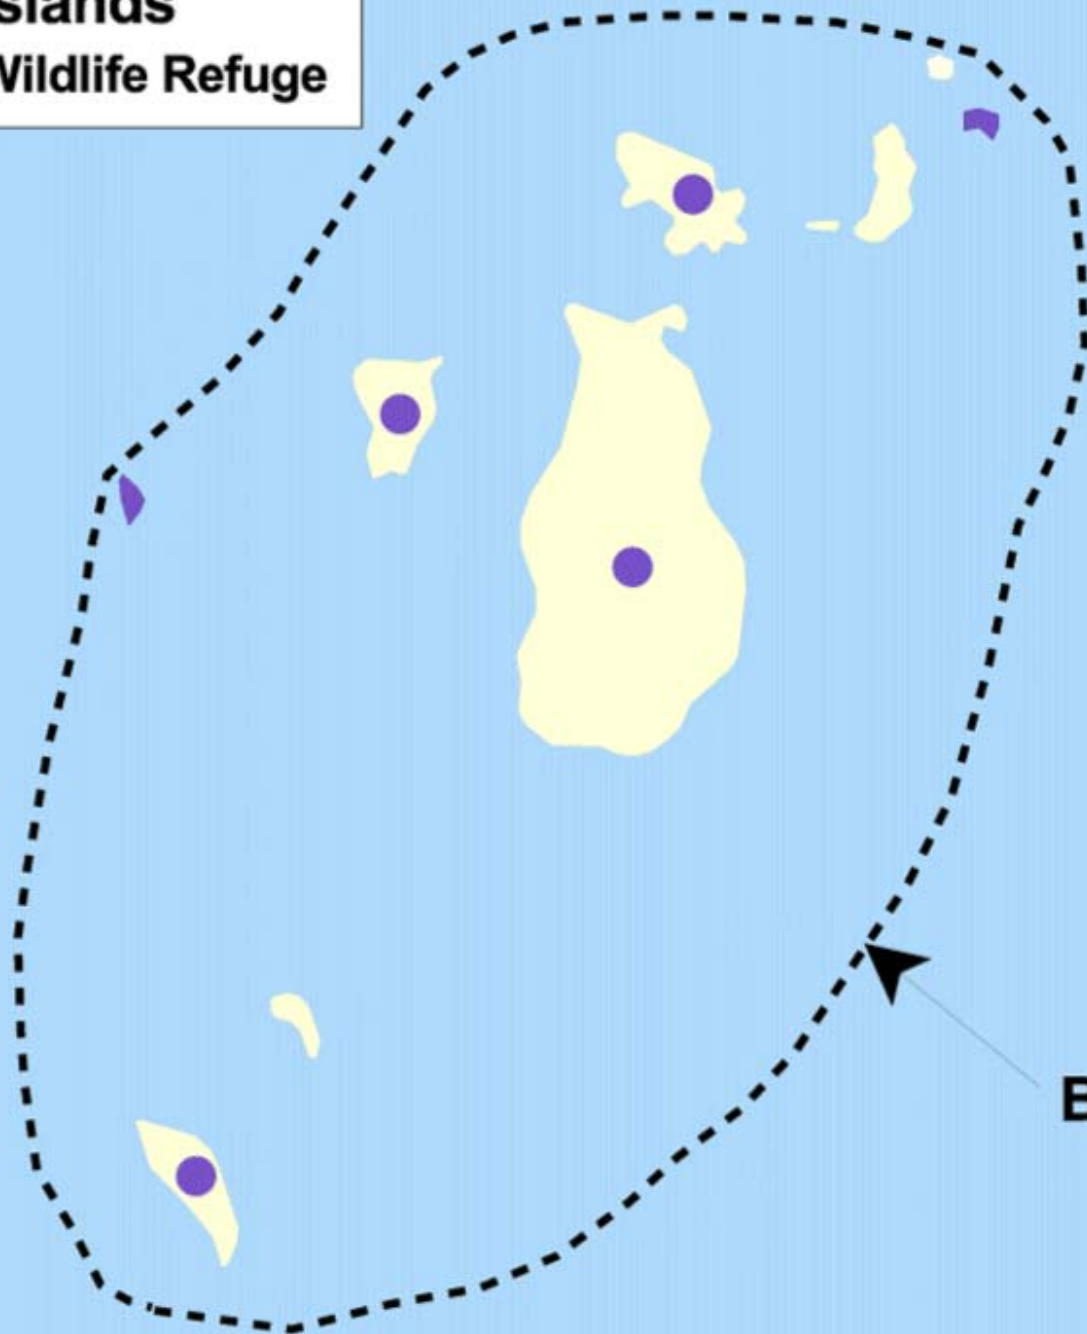

SOLEC '98

Shoreline Biodiversity Investment Areas

Features and values:

Eastern Lake Superior

Eastern Georgian Bay

Door County Peninsula

Lake St. Clair/Detroit River

Long Point

Development

Alteration of hydrology

Interruption of longshore
sediment transport

Grand Sable Dunes

 National Parks

Canada
U.S.A.

Lake Superior

BIA Boundary

MICHIGAN

WISCONSIN

Greater Chequamegon Region

-  National Parks
-  State Parks
-  Indian Reserve

Saginaw & Misery Bay

- Provincial / State
- ⊕ Non Gov't

Misery Bay
BIA Boundary

Lake Huron

CANADA
U.S.A.

Saginaw Bay
BIA Boundary

Midland

Bay City

Michigan Islands

■ National Wildlife Refuge

BIA Boundary

Beaver Island Boat Company