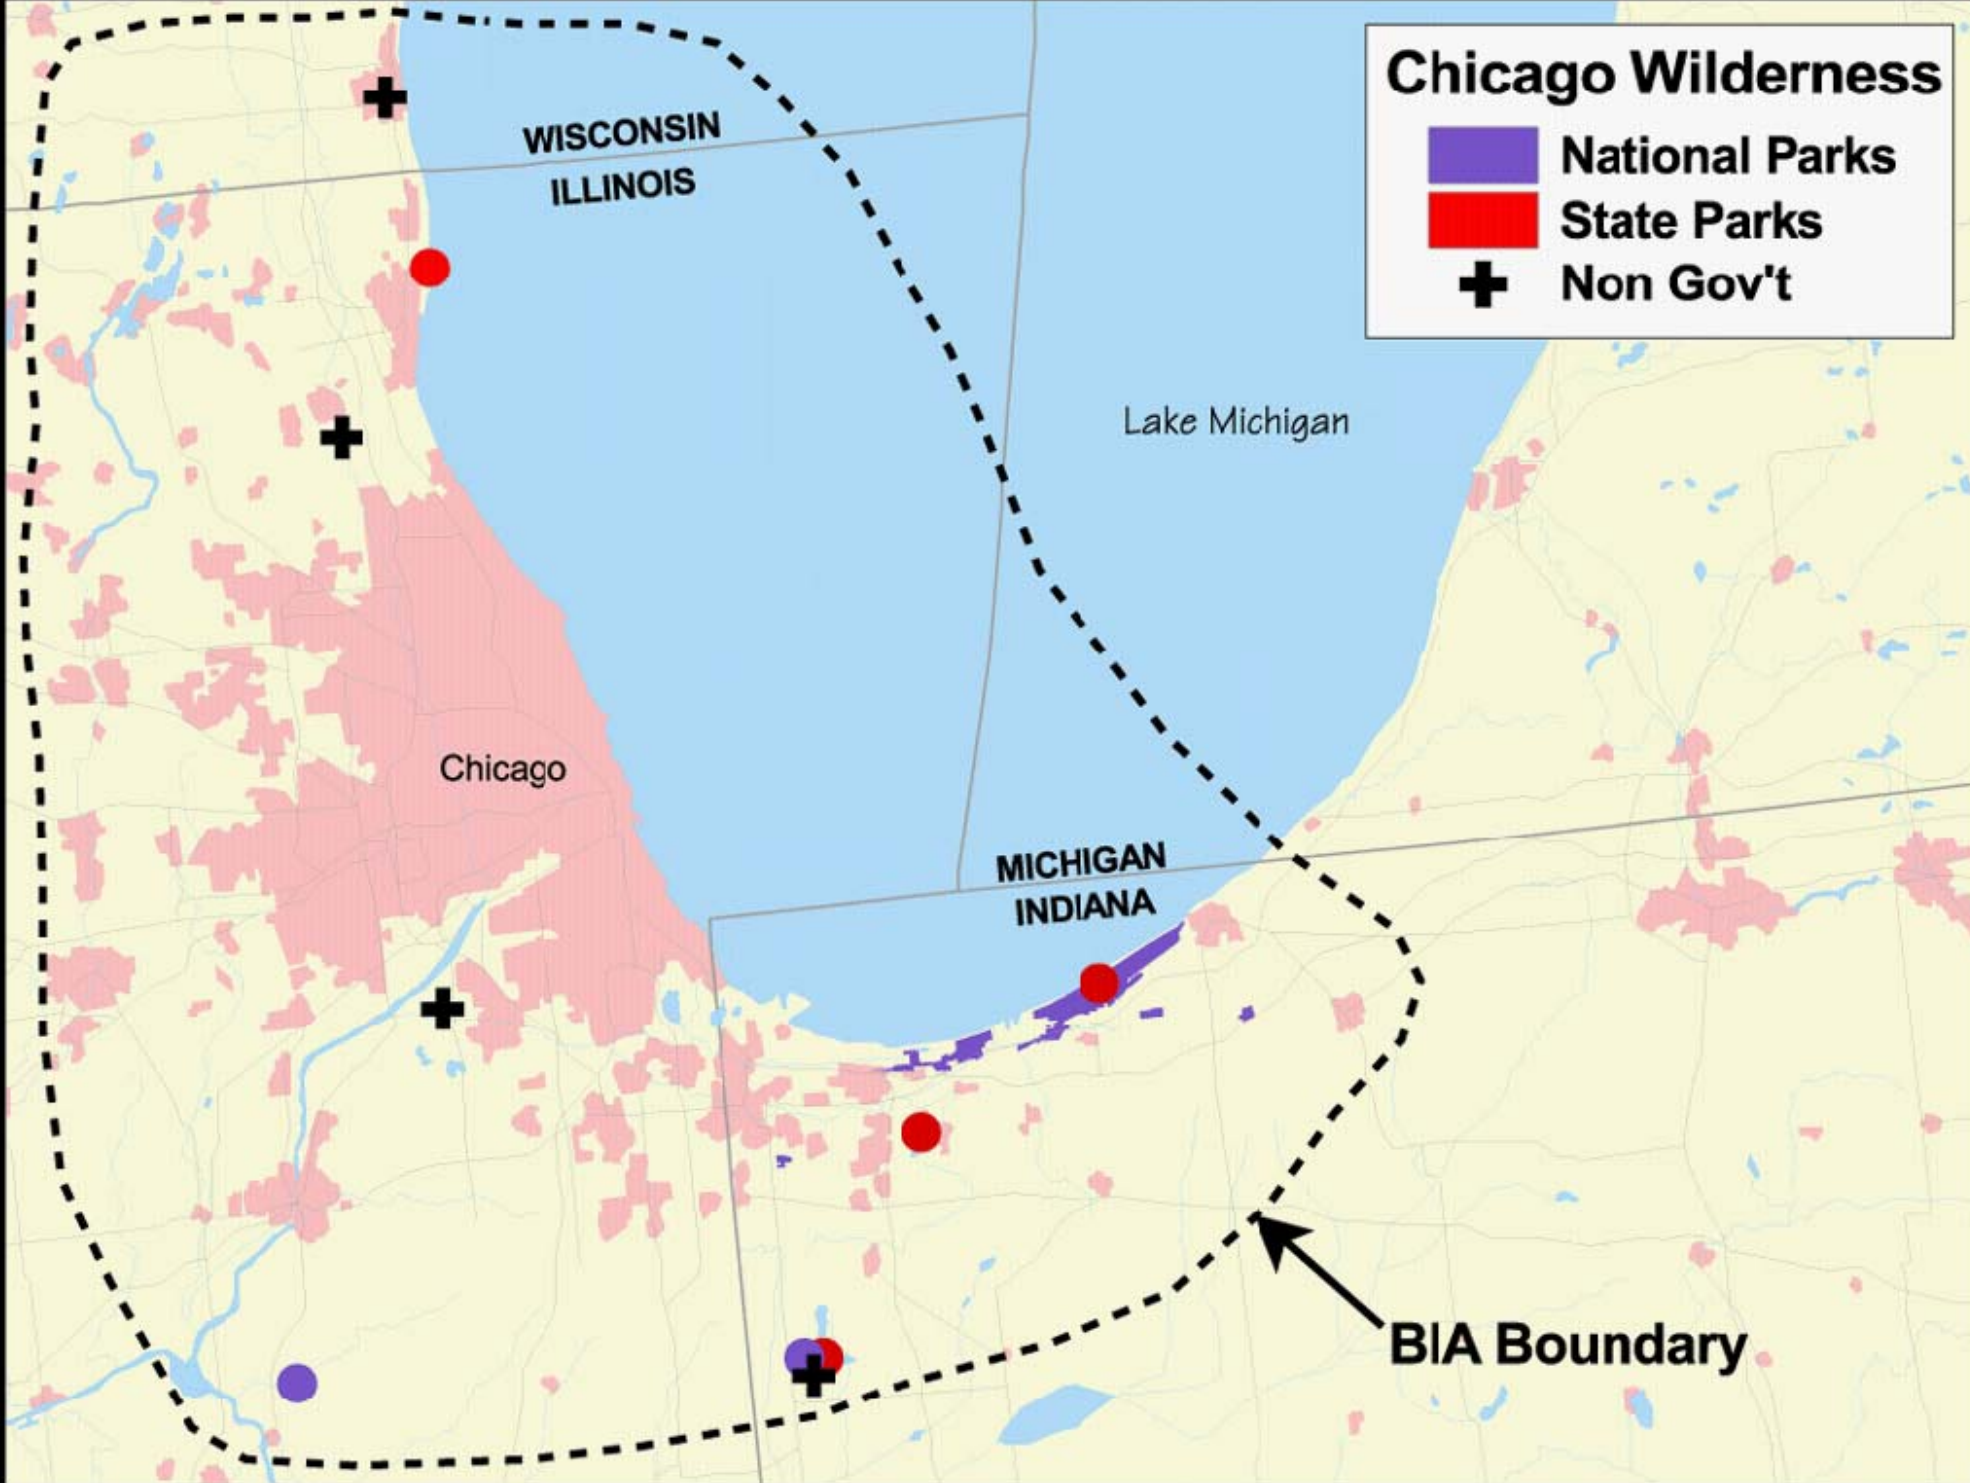

Development

Alteration of hydrology

Interruption of longshore
sediment transport

Grand Sable Dunes

 National Parks

Canada
U.S.A.

Lake Superior

BIA Boundary

Mackinac / Manitoulin

-  National
-  Provincial / State
-  Non Gov't
-  First Nation

Chicago Wilderness

-  National Parks
-  State Parks
-  Non Gov't

Protection measures summary:

Measures range from good to poor

BIA Boundary

Lake Superior

Canada
U.S.A.

Superior North

-  National Parks
-  Provincial Parks
-  Conservation Authority
-  First Nation

MINNESOTA

BIA Boundary

Lake Superior

MICHIGAN

WISCONSIN

Greater Chequamegon Region

-  National Parks
-  State Parks
-  Indian Reserve

Saginaw & Misery Bay

- Provincial / State
- ⊕ Non Gov't

Misery Bay
BIA Boundary

Lake Huron