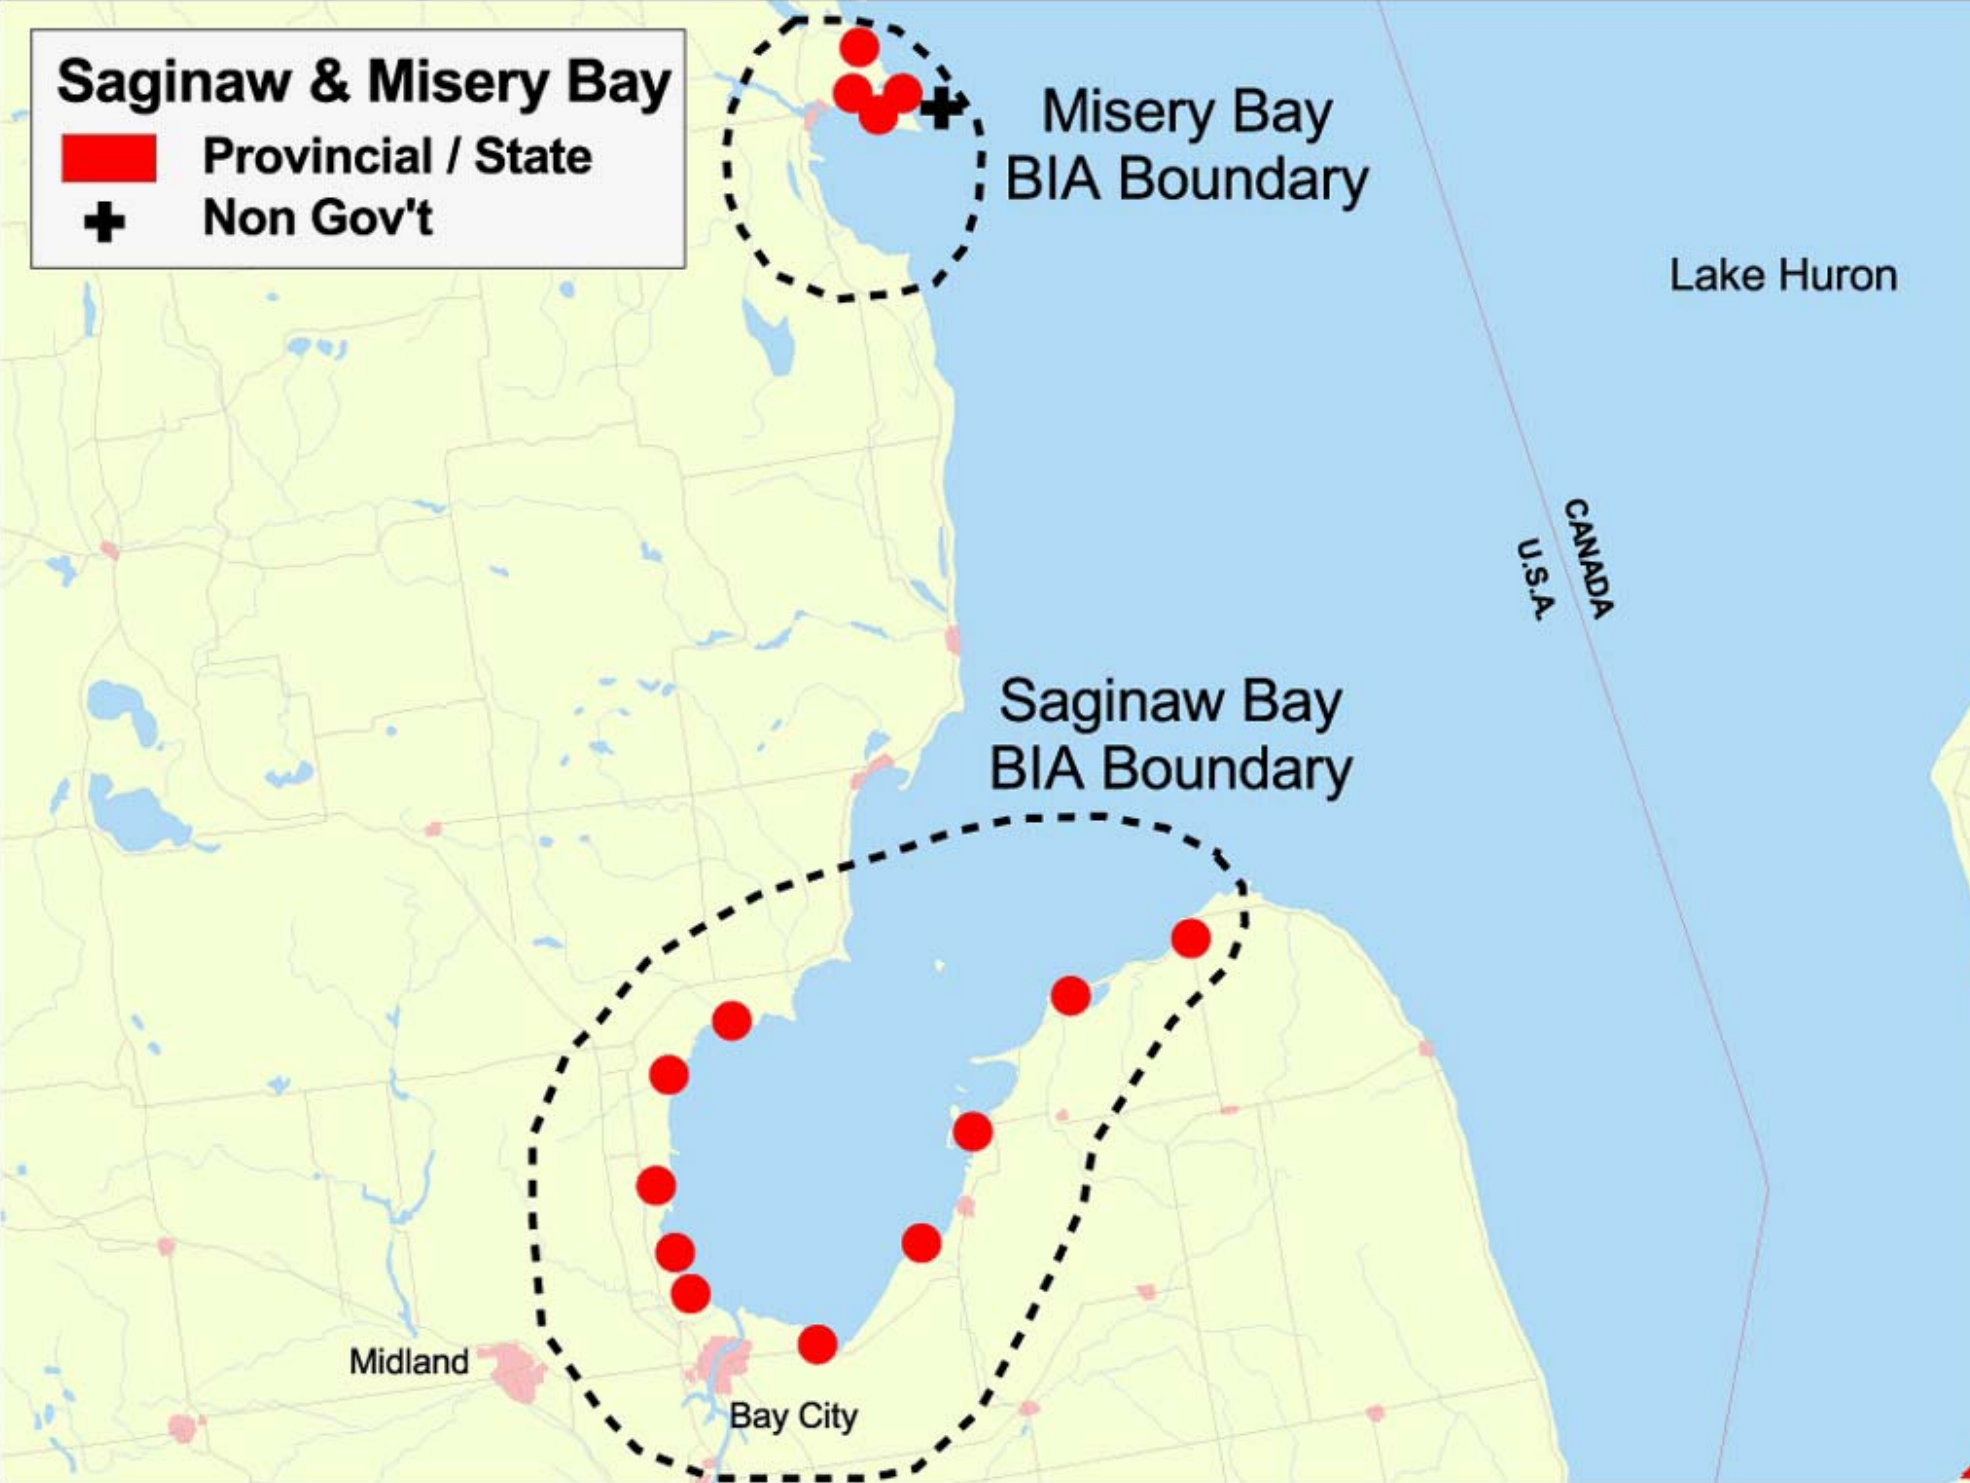

BIA Boundary

CANADA
U.S.A.

Lake Ontario

Sand beaches, sand dunes, cobble beaches, bedrock shores, barrier beach, alvar grassland, calcareous pavement barrens, lakeplain prairies, boreal forest, gneissic bedrock, archipelago, Niagara Escarpment, sea caves, oak openings, marshes, migration route . . .

Lake Superior Highlands

-  National Parks & Forests
-  Provincial / State Parks & Forests
-  Indian Reserve

Saginaw & Misery Bay

- Provincial / State
- + Non Gov't

Misery Bay
BIA Boundary

Lake Huron

CANADA
U.S.A.

Saginaw Bay
BIA Boundary

Midland

Bay City

Presque Isle

 **State Parks**

BIA Boundary

Lake Erie

Erie

Development

Alteration of hydrology

Interruption of longshore
sediment transport

Grand Sable Dunes

 National Parks

Canada
U.S.A.

Lake Superior

BIA Boundary