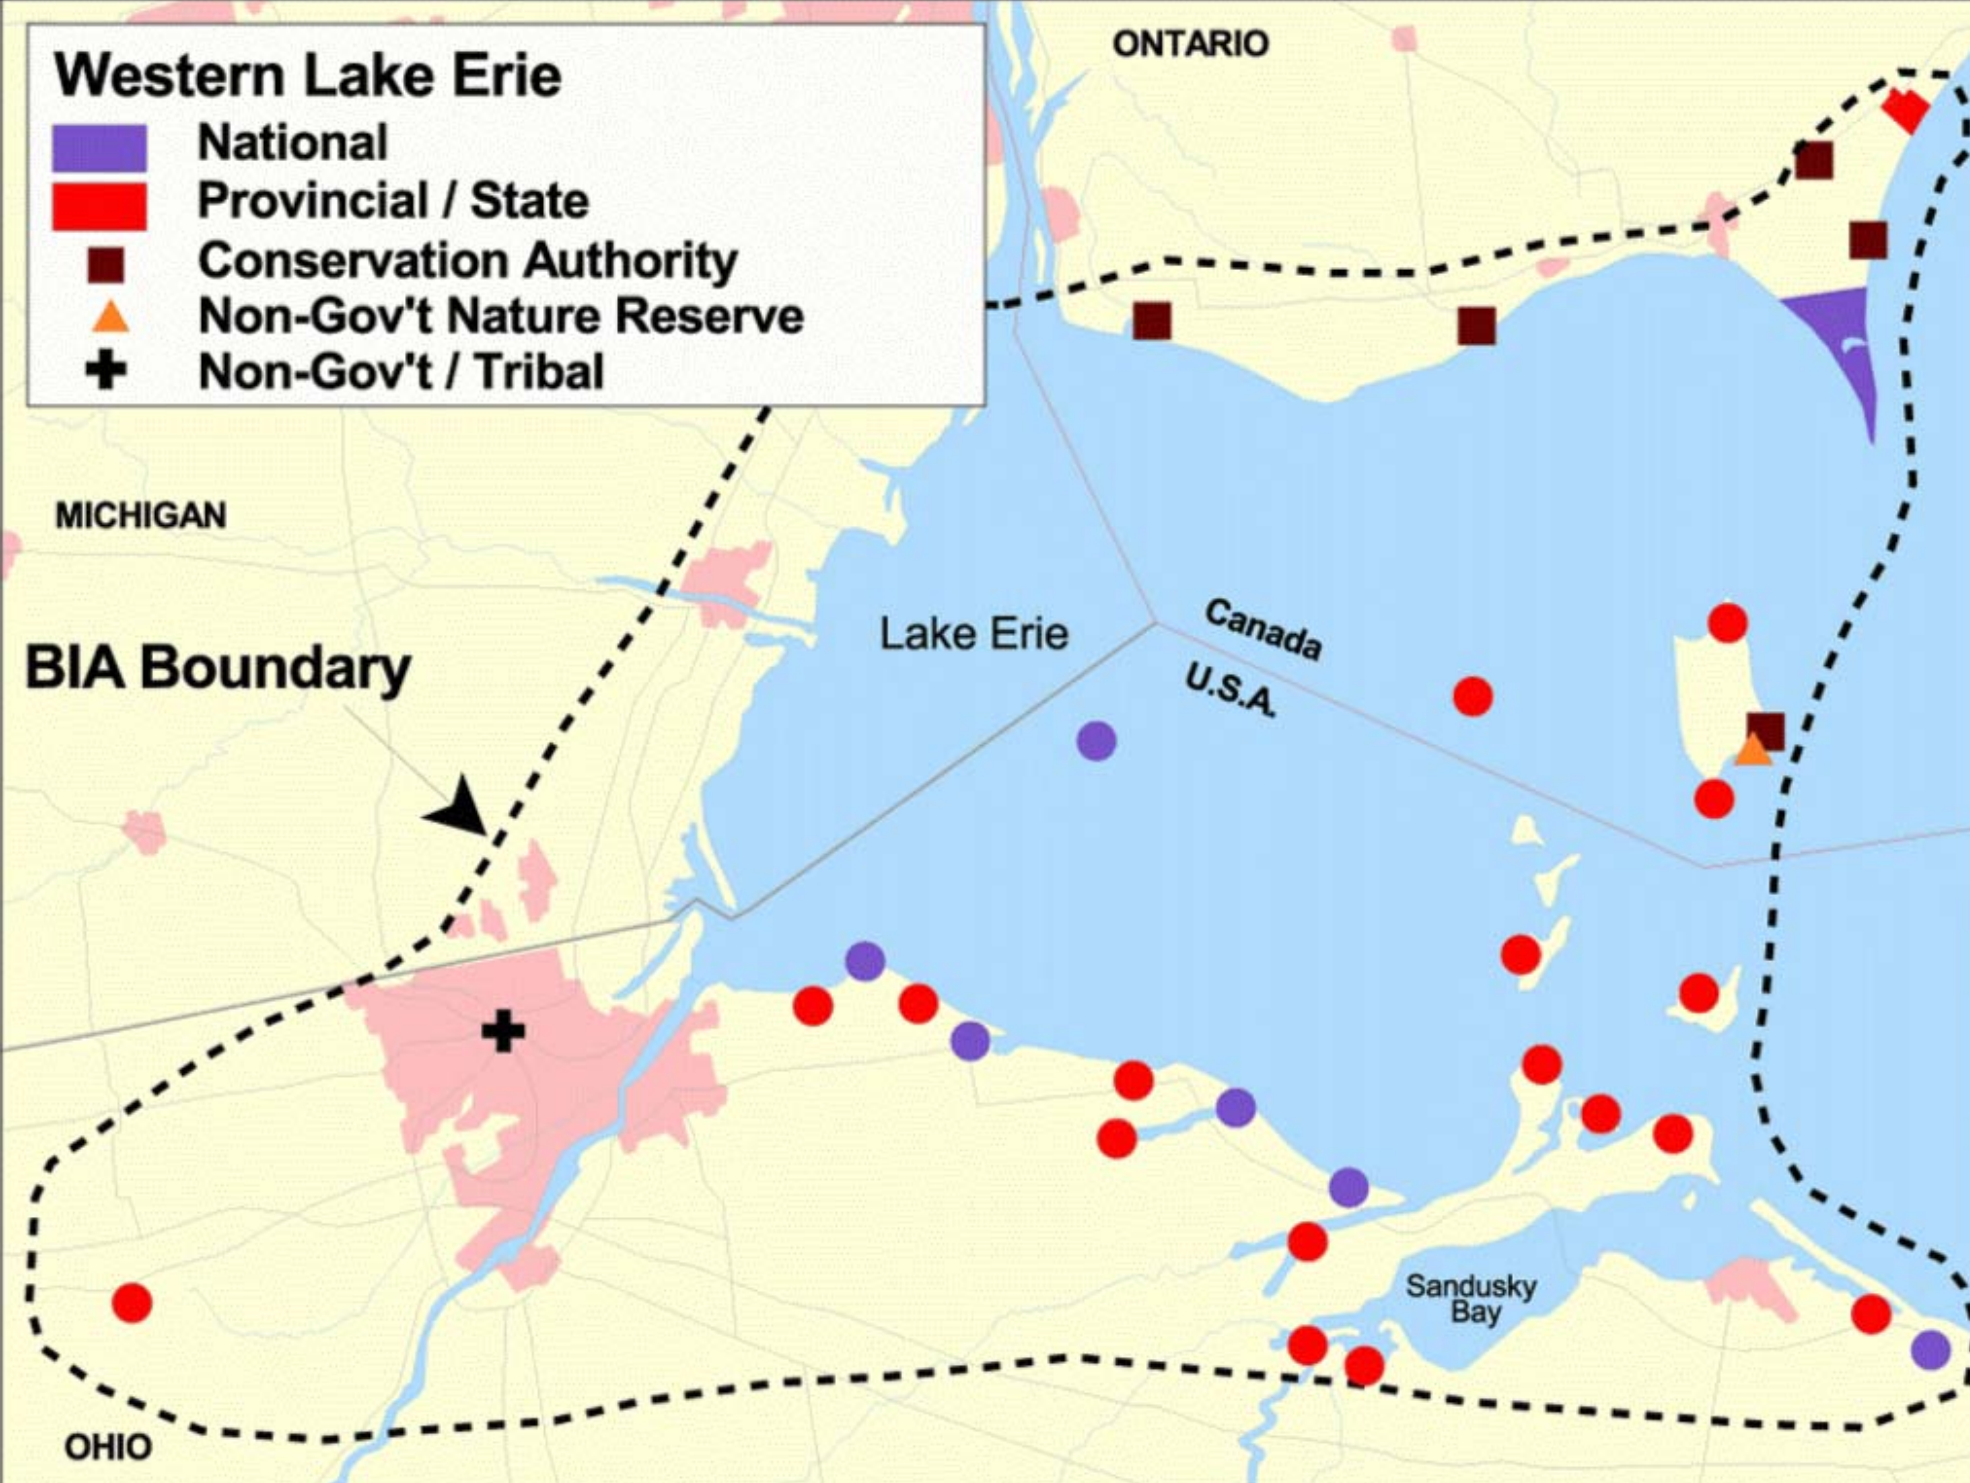

Western Lake Erie

- National
- Provincial / State
- Conservation Authority
- Non-Gov't Nature Reserve
- Non-Gov't / Tribal