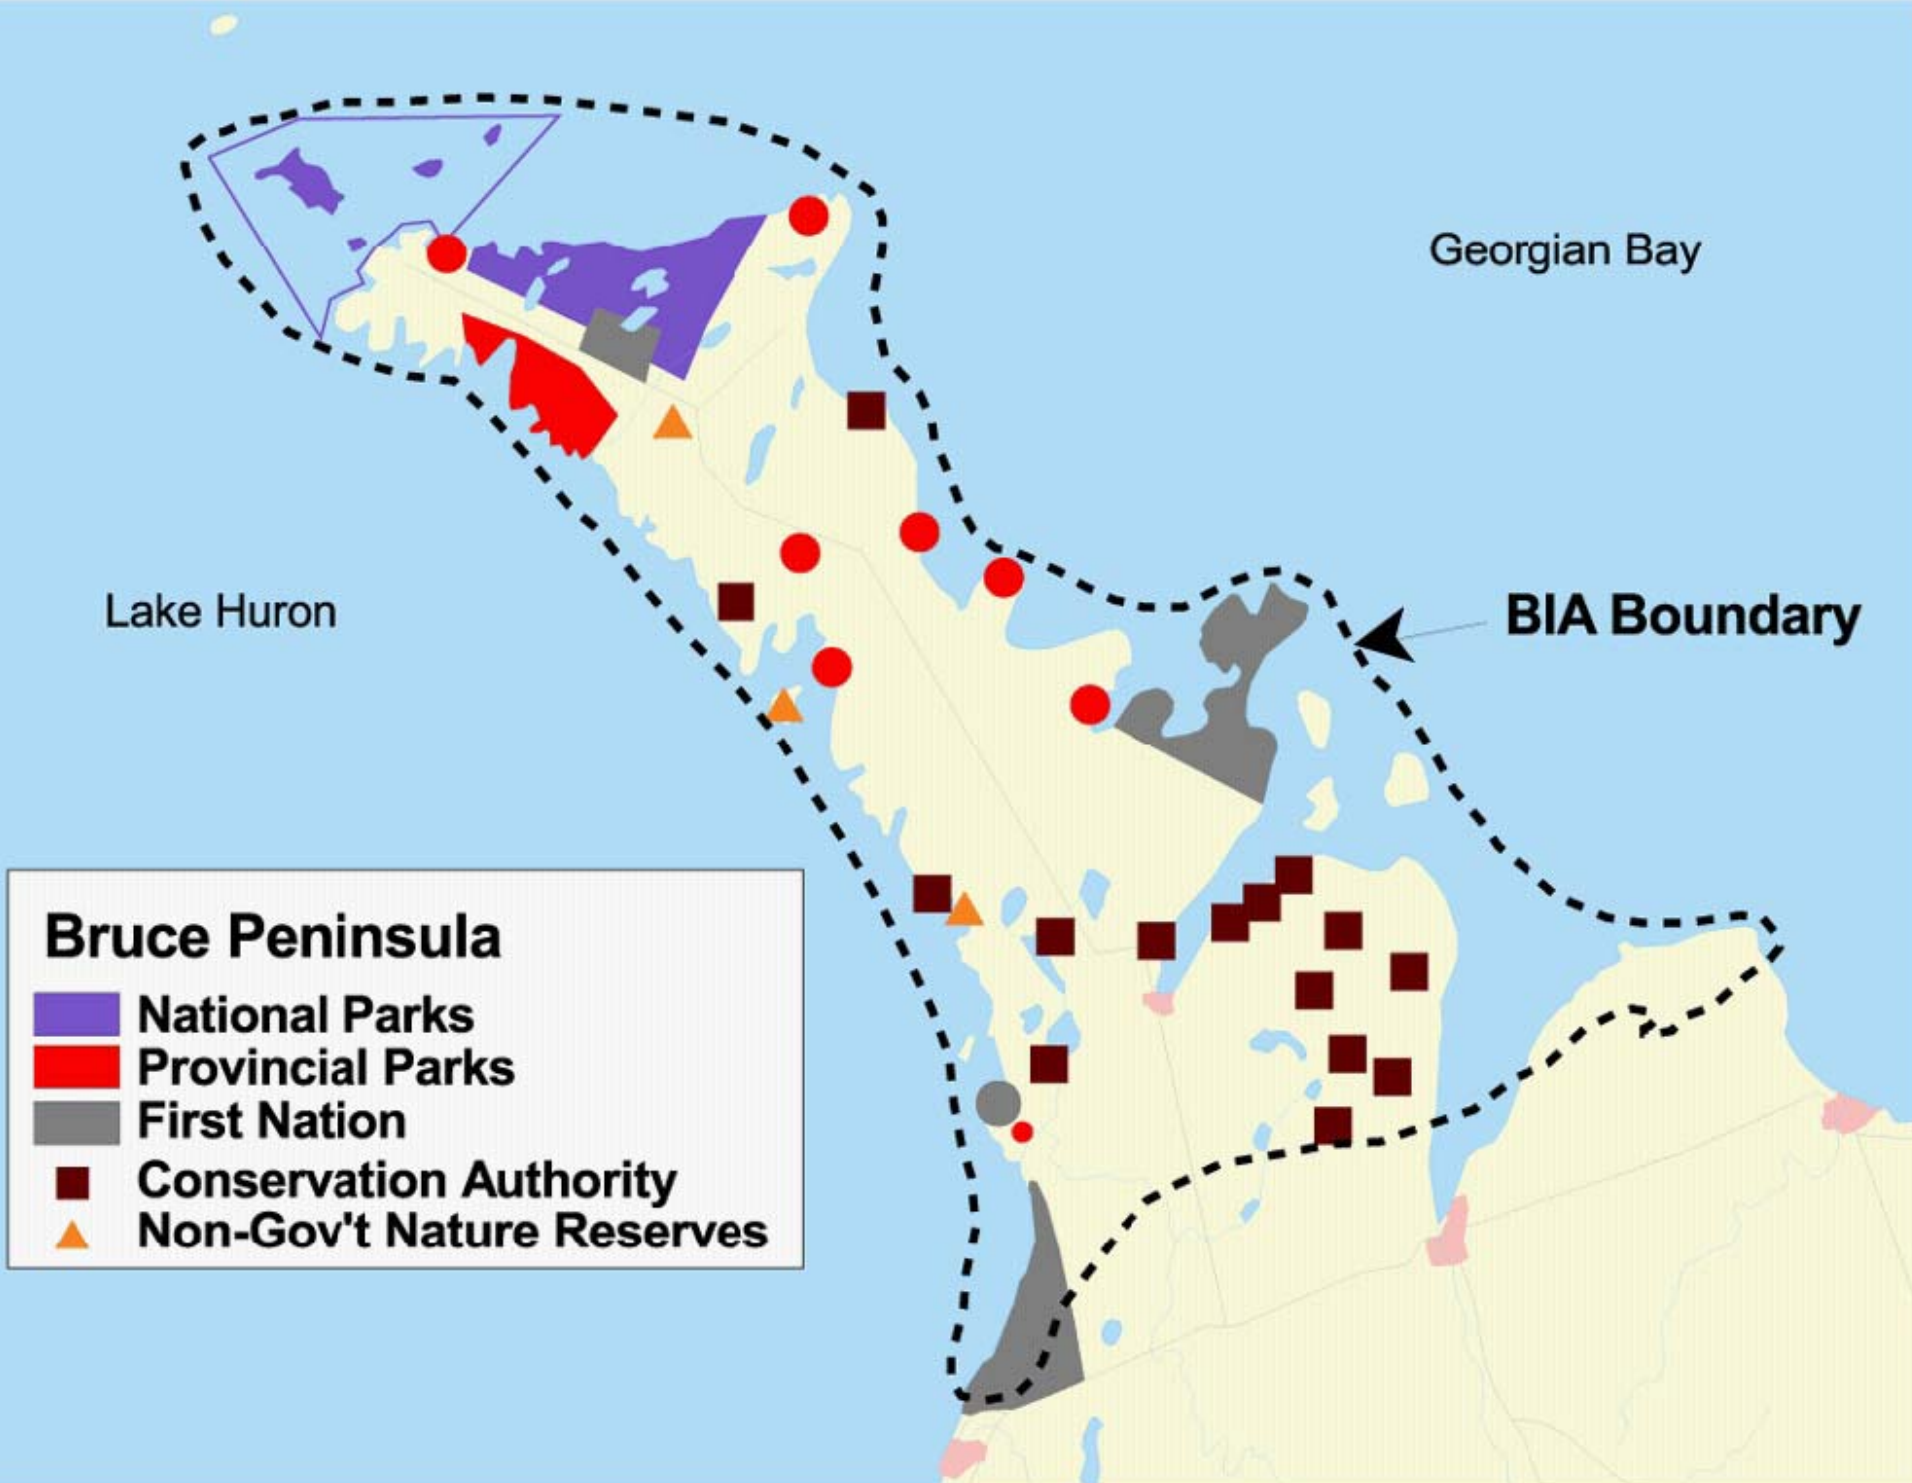

MICHIGAN

WISCONSIN

Greater Chequamegon Region

-  National Parks
-  State Parks
-  Indian Reserve

Saginaw & Misery Bay

- Provincial / State
- ⊕ Non Gov't

Misery Bay
BIA Boundary

Lake Huron

CANADA
U.S.A.

Saginaw Bay
BIA Boundary

Midland

Bay City

Michigan Islands

■ National Wildlife Refuge

BIA Boundary

Beaver Island Boat Company

SEXI
REPLACEMENT

(816) 547-2311

Assessment Summary:

The BIAs are in
“pretty good shape”

Keweenaw Peninsula

State Parks

BIA Boundary

WISCONSIN
MICHIGAN