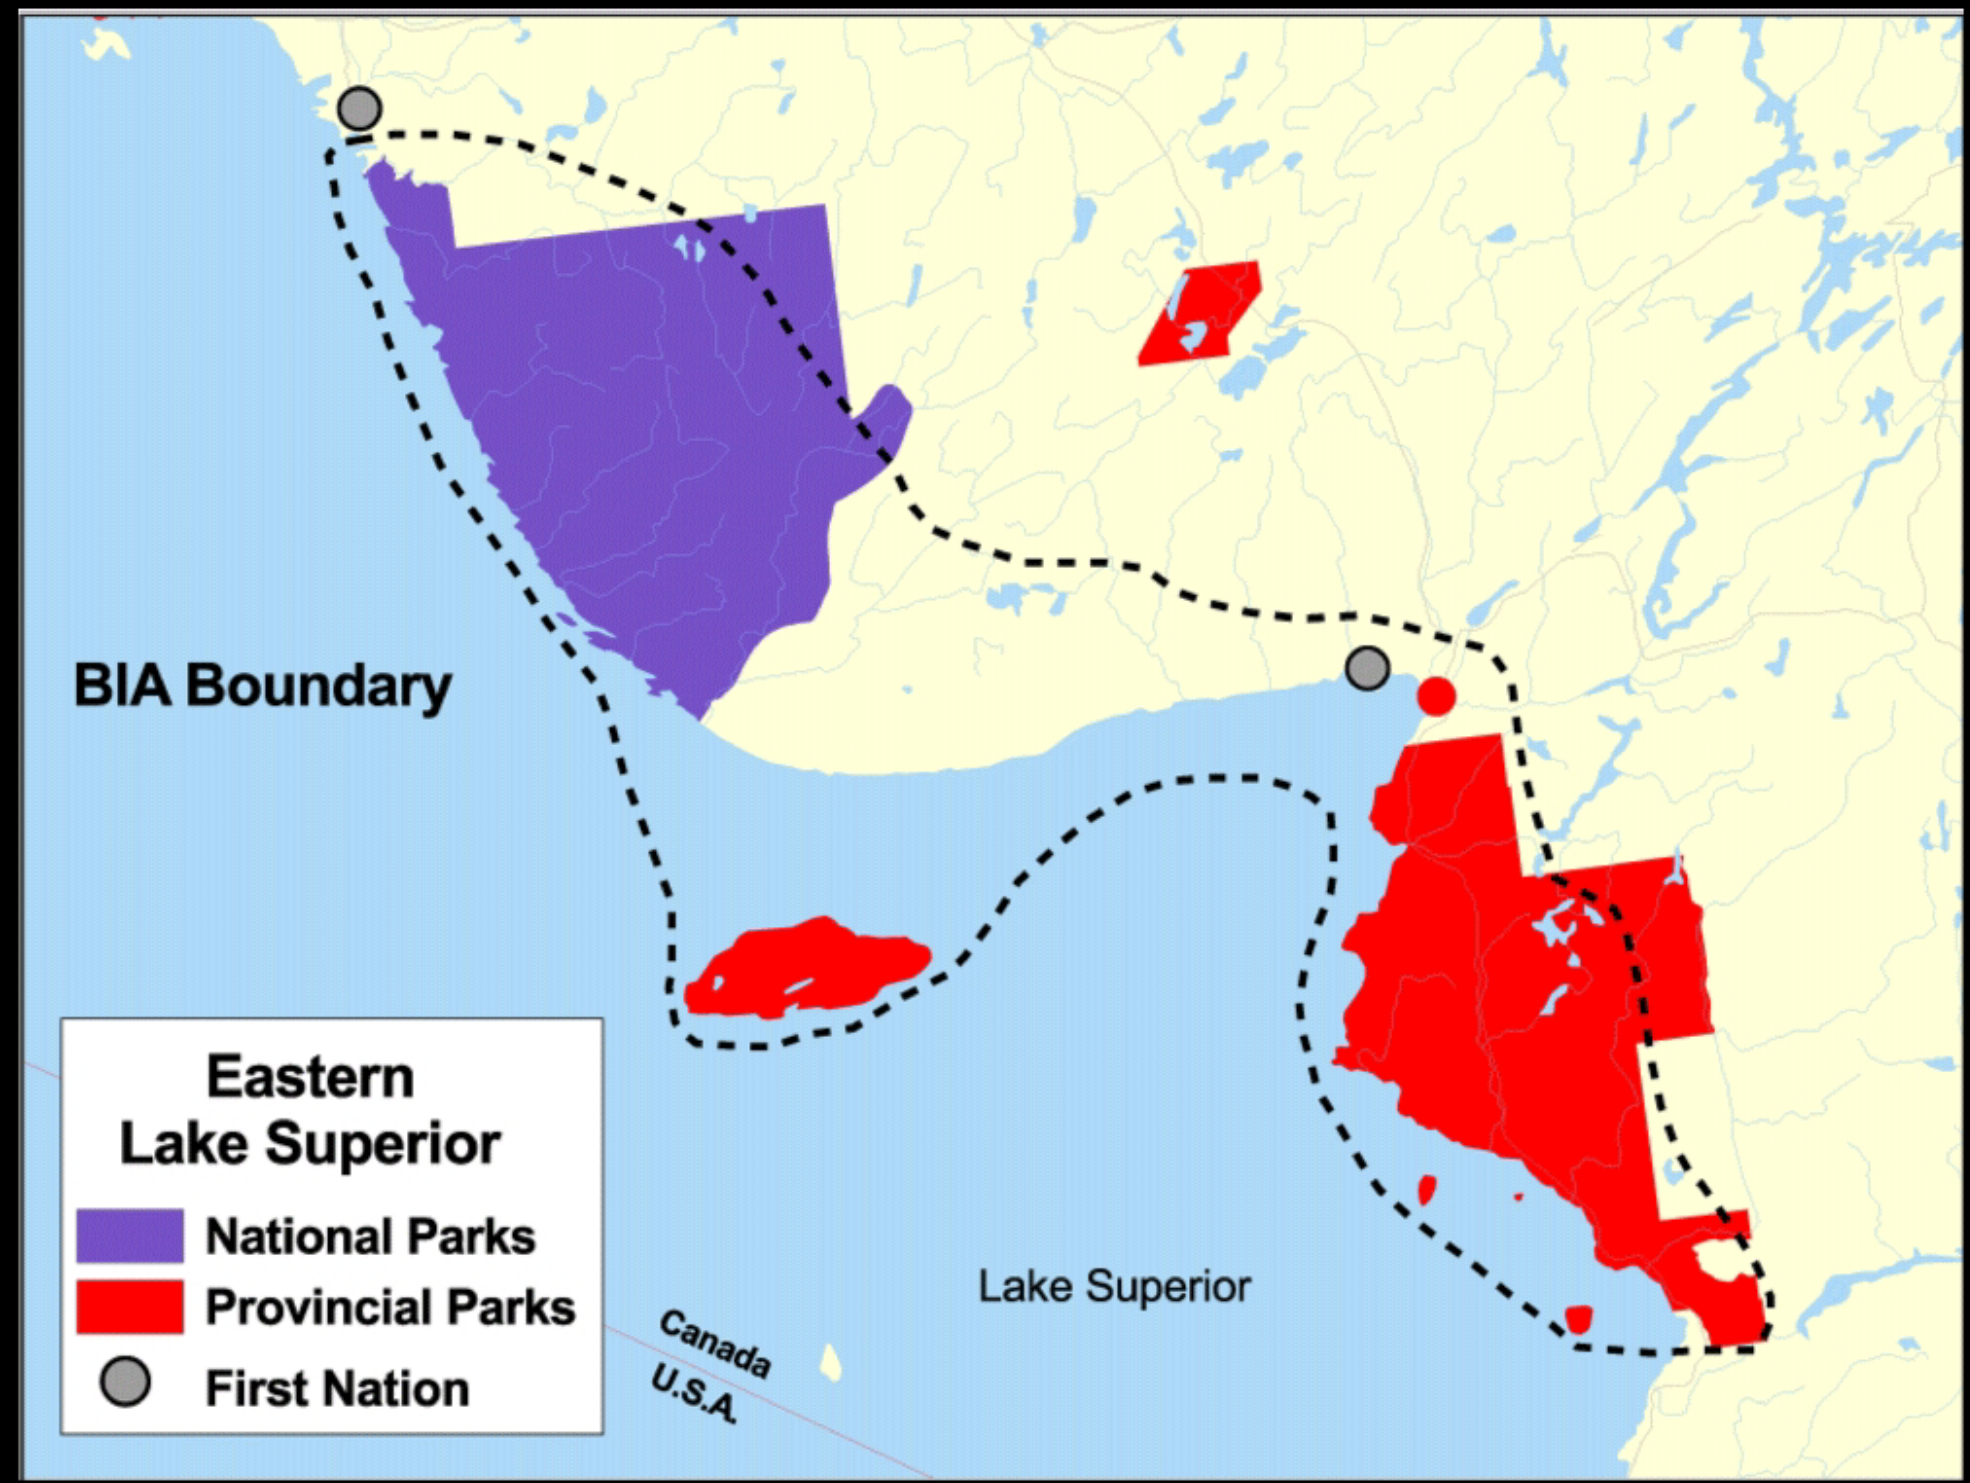

Eastern Lake Ontario

Threats

Lake Superior Highlands

Saginaw Bay

Presque Isle

Protection

Grand Sable Dunes

Mackinac-Manitoulin

Chicago Wilderness

Assessment

Superior North

Chequamegon Region

Misery Bay

Michigan Islands

Key protection needs

Keweenaw Peninsula

Bruce Peninsula

Green Bay Western Shore

Western Lake Erie

Stewardship vignettes

Ontario Dunes Coalition

Alvar Initiative

World Biosphere Reserve

BIA Boundary

**Eastern
Lake Superior**

-  National Parks
-  Provincial Parks
-  First Nation

Lake Superior

Canada
U.S.A.

BIA Boundary

Georgian Bay

Midland

Port
McNicoll