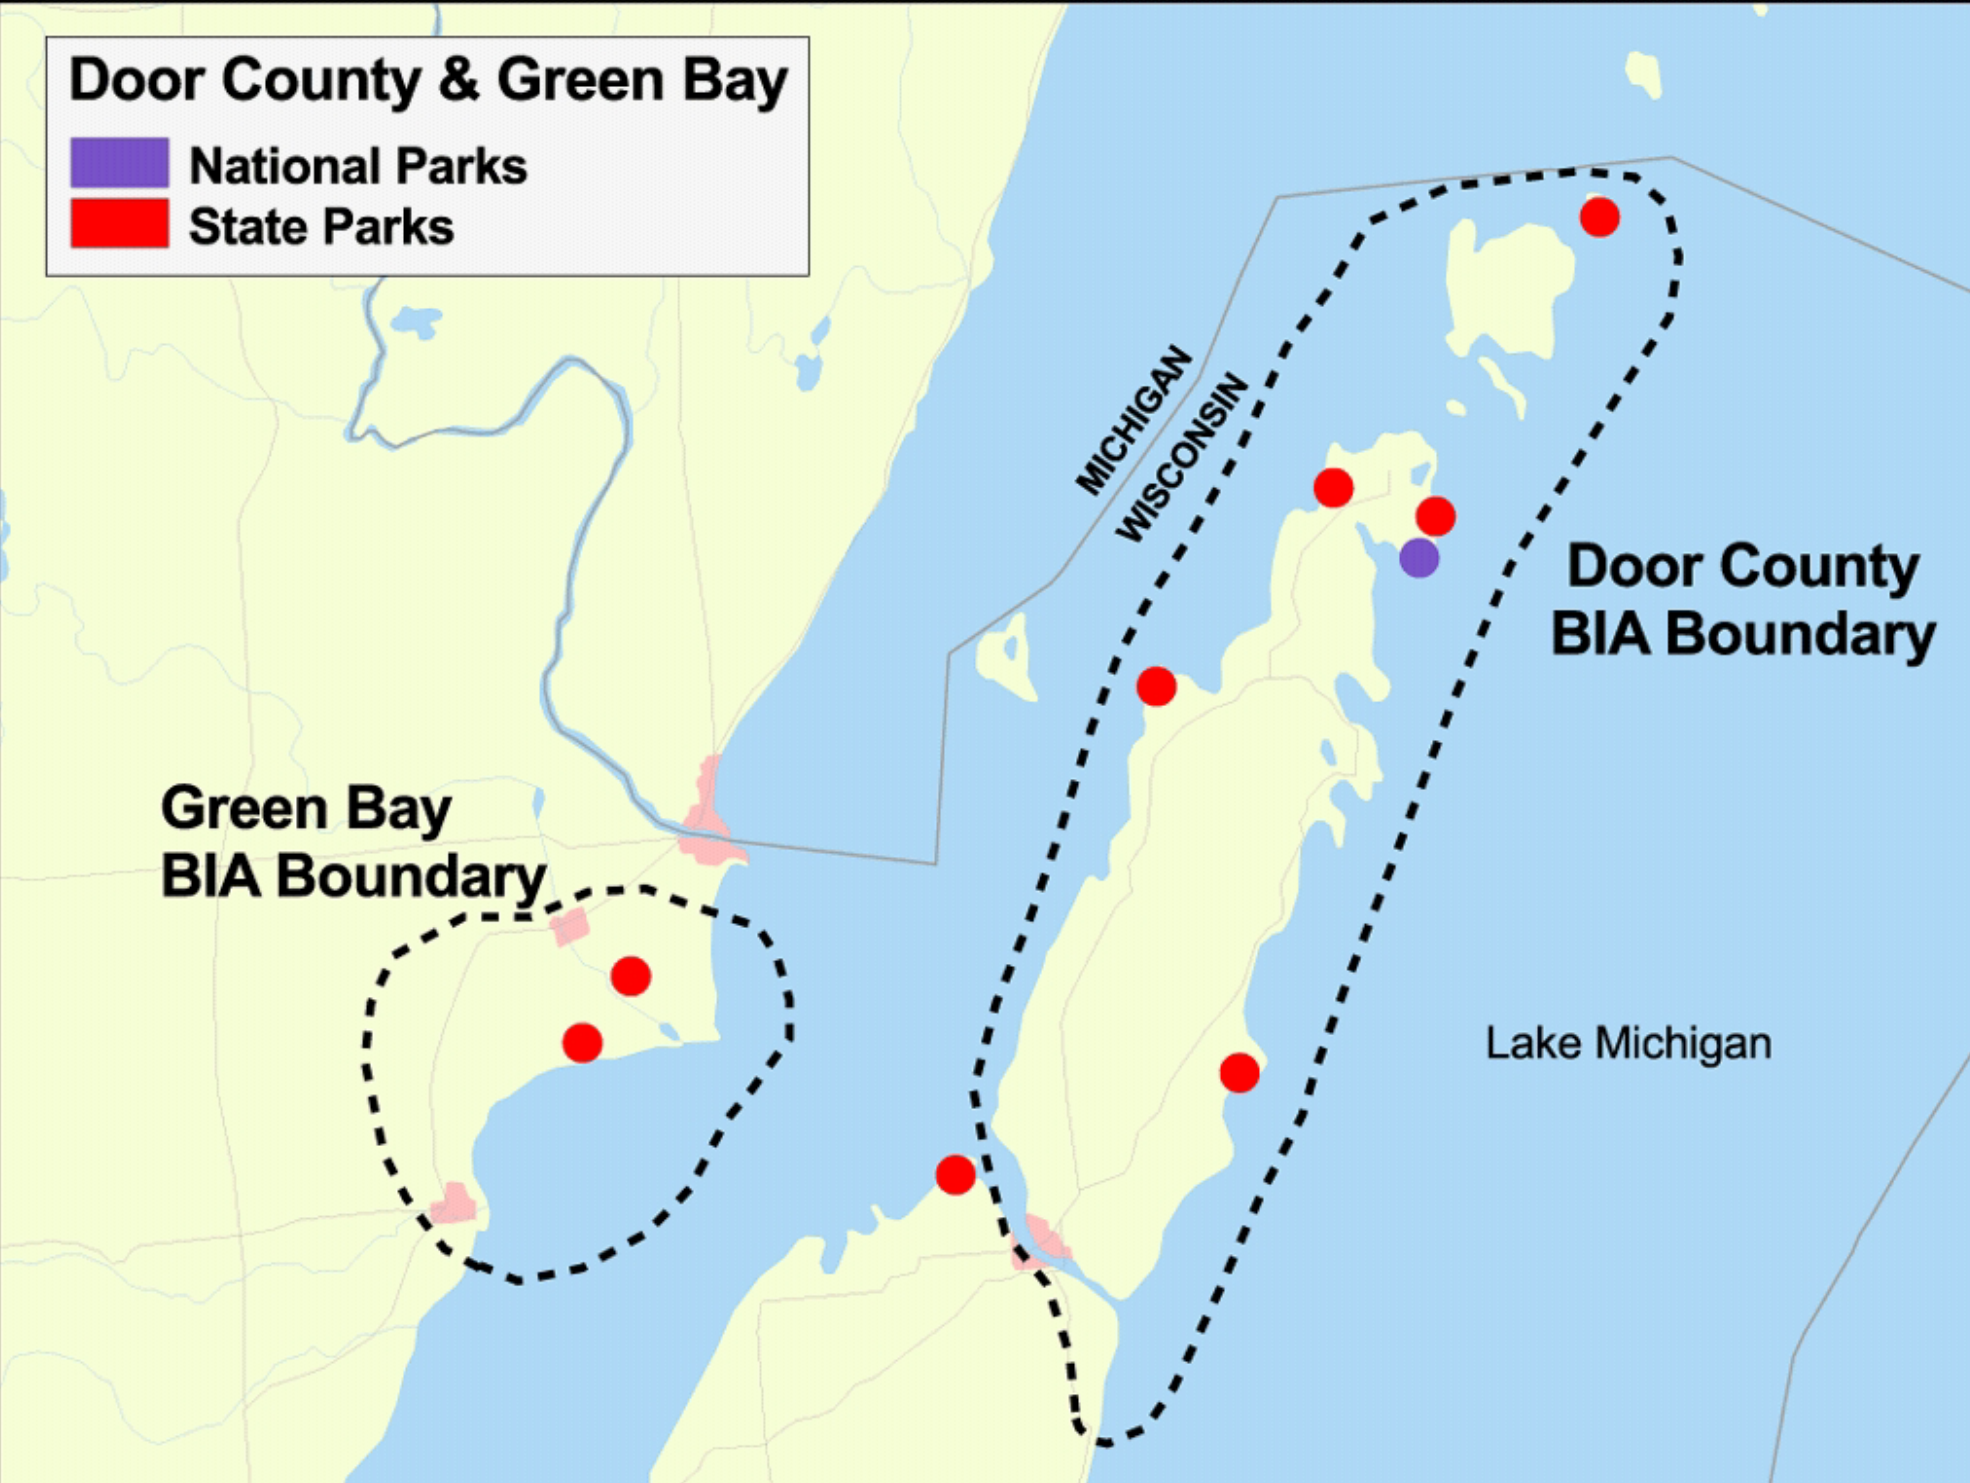

SOLEC '98

Shoreline Biodiversity Investment Areas

Features and values:

Eastern Lake Superior

Eastern Georgian Bay

Door County Peninsula

Lake St. Clair/Detroit River

Long Point

**Eastern
Lake Superior**

-  National Parks
-  Provincial Parks
-  First Nation

Lake Superior

Canada
U.S.A.

BIA Boundary

Georgian Bay

Midland

Port
McNicoll

**Eastern
Georgian Bay**

-  National Parks
-  Provincial Parks
-  First Nation

Door County & Green Bay

-  National Parks
-  State Parks

**Green Bay
BIA Boundary**

**Door County
BIA Boundary**

MICHIGAN
WISCONSIN

Lake Michigan

Lake St. Clair / Detroit River

-  National Wildlife Areas
-  Provincial / State Parks
-  First Nation
-  Conservation Authority

MICHIGAN

U.S.A.
Canada

Lake St. Clair

BIA Boundary

ONTARIO