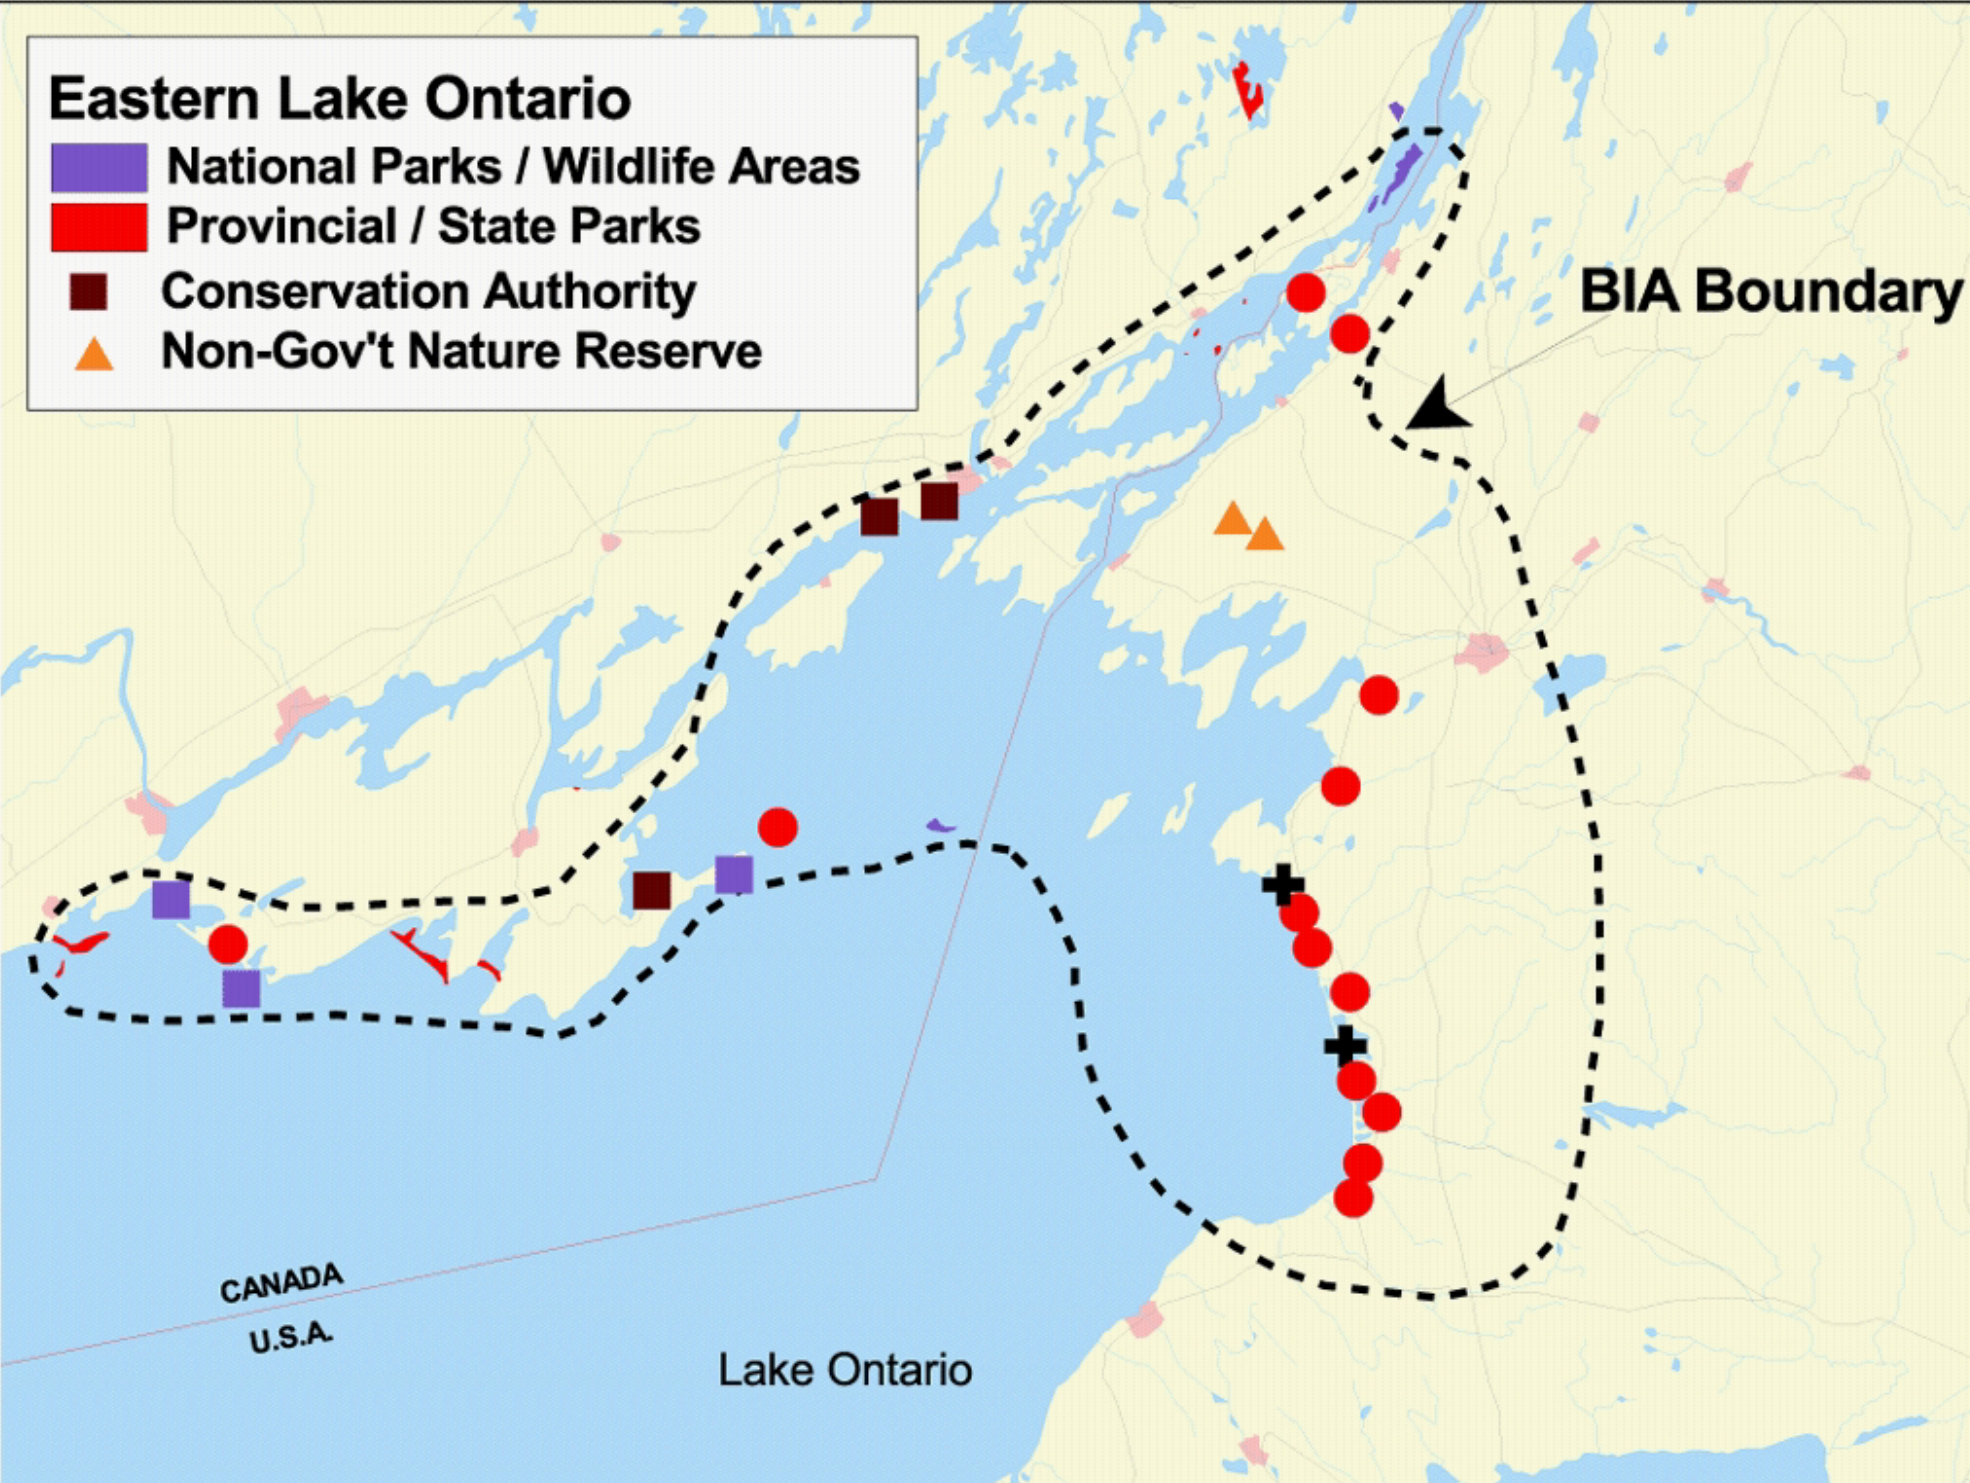

Lake Michigan

Lake St. Clair / Detroit River

-  National Wildlife Areas
-  Provincial / State Parks
-  First Nation
-  Conservation Authority

MICHIGAN

U.S.A.
Canada

Lake St. Clair

BIA Boundary

ONTARIO

Long Point

-  National Wildlife Areas
-  Provincial Parks
-  Conservation Authority
-  Non-Gov't Nature Reserve

BIA Boundary

Lake Erie

Eastern Lake Ontario

-  National Parks / Wildlife Areas
-  Provincial / State Parks
-  Conservation Authority
-  Non-Gov't Nature Reserve

BIA Boundary

CANADA
U.S.A.

Lake Ontario

Sand beaches, sand dunes, cobble beaches, bedrock shores, barrier beach, alvar grassland, calcareous pavement barrens, lakeplain prairies, boreal forest, gneissic bedrock, archipelago, Niagara Escarpment, sea caves, oak openings, marshes, migration route . . .

Lake Superior Highlands

-  National Parks & Forests
-  Provincial / State Parks & Forests
-  Indian Reserve

Saginaw & Misery Bay

- Provincial / State
- + Non Gov't

Misery Bay
BIA Boundary

Lake Huron

CANADA
U.S.A.