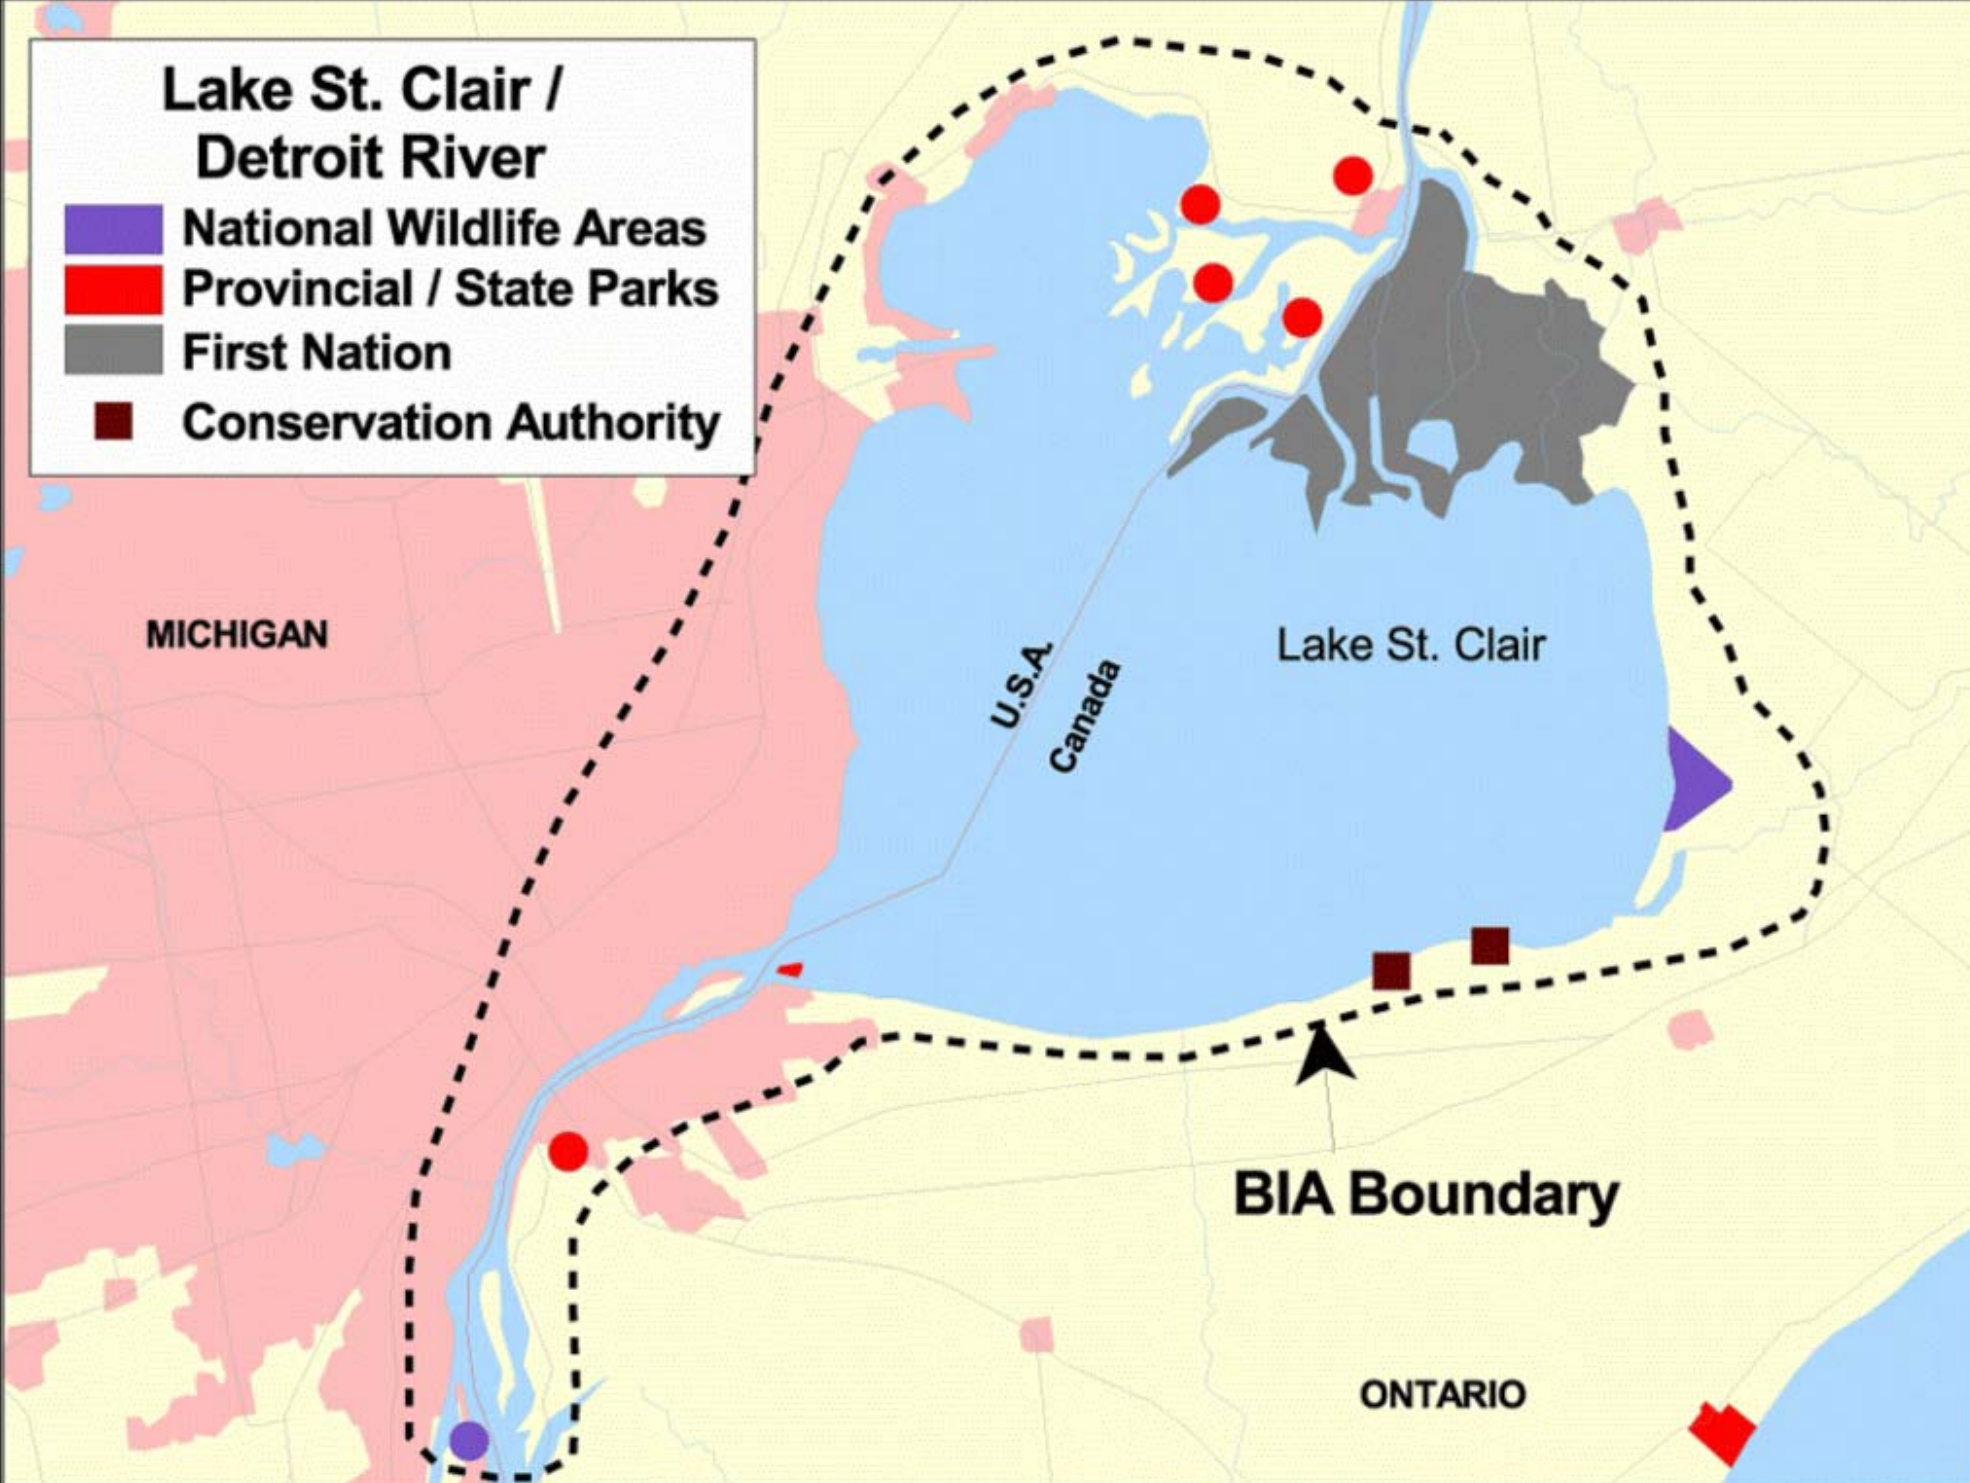

**Eastern
Lake Superior**

-  National Parks
-  Provincial Parks
-  First Nation

Lake Superior

Canada
U.S.A.

BIA Boundary

Georgian Bay

Midland

Port
McNicoll

Lake Michigan

Lake St. Clair / Detroit River

-  National Wildlife Areas
-  Provincial / State Parks
-  First Nation
-  Conservation Authority

MICHIGAN

U.S.A.
Canada

Lake St. Clair

BIA Boundary

ONTARIO

Long Point

-  National Wildlife Areas
-  Provincial Parks
-  Conservation Authority
-  Non-Gov't Nature Reserve

BIA Boundary

Lake Erie

Eastern Lake Ontario

-  National Parks / Wildlife Areas
-  Provincial / State Parks
-  Conservation Authority
-  Non-Gov't Nature Reserve

Lake Superior Highlands

-  National Parks & Forests
-  Provincial / State Parks & Forests
-  Indian Reserve

Saginaw & Misery Bay

- Provincial / State
- + Non Gov't

Misery Bay
BIA Boundary

Lake Huron

CANADA
U.S.A.