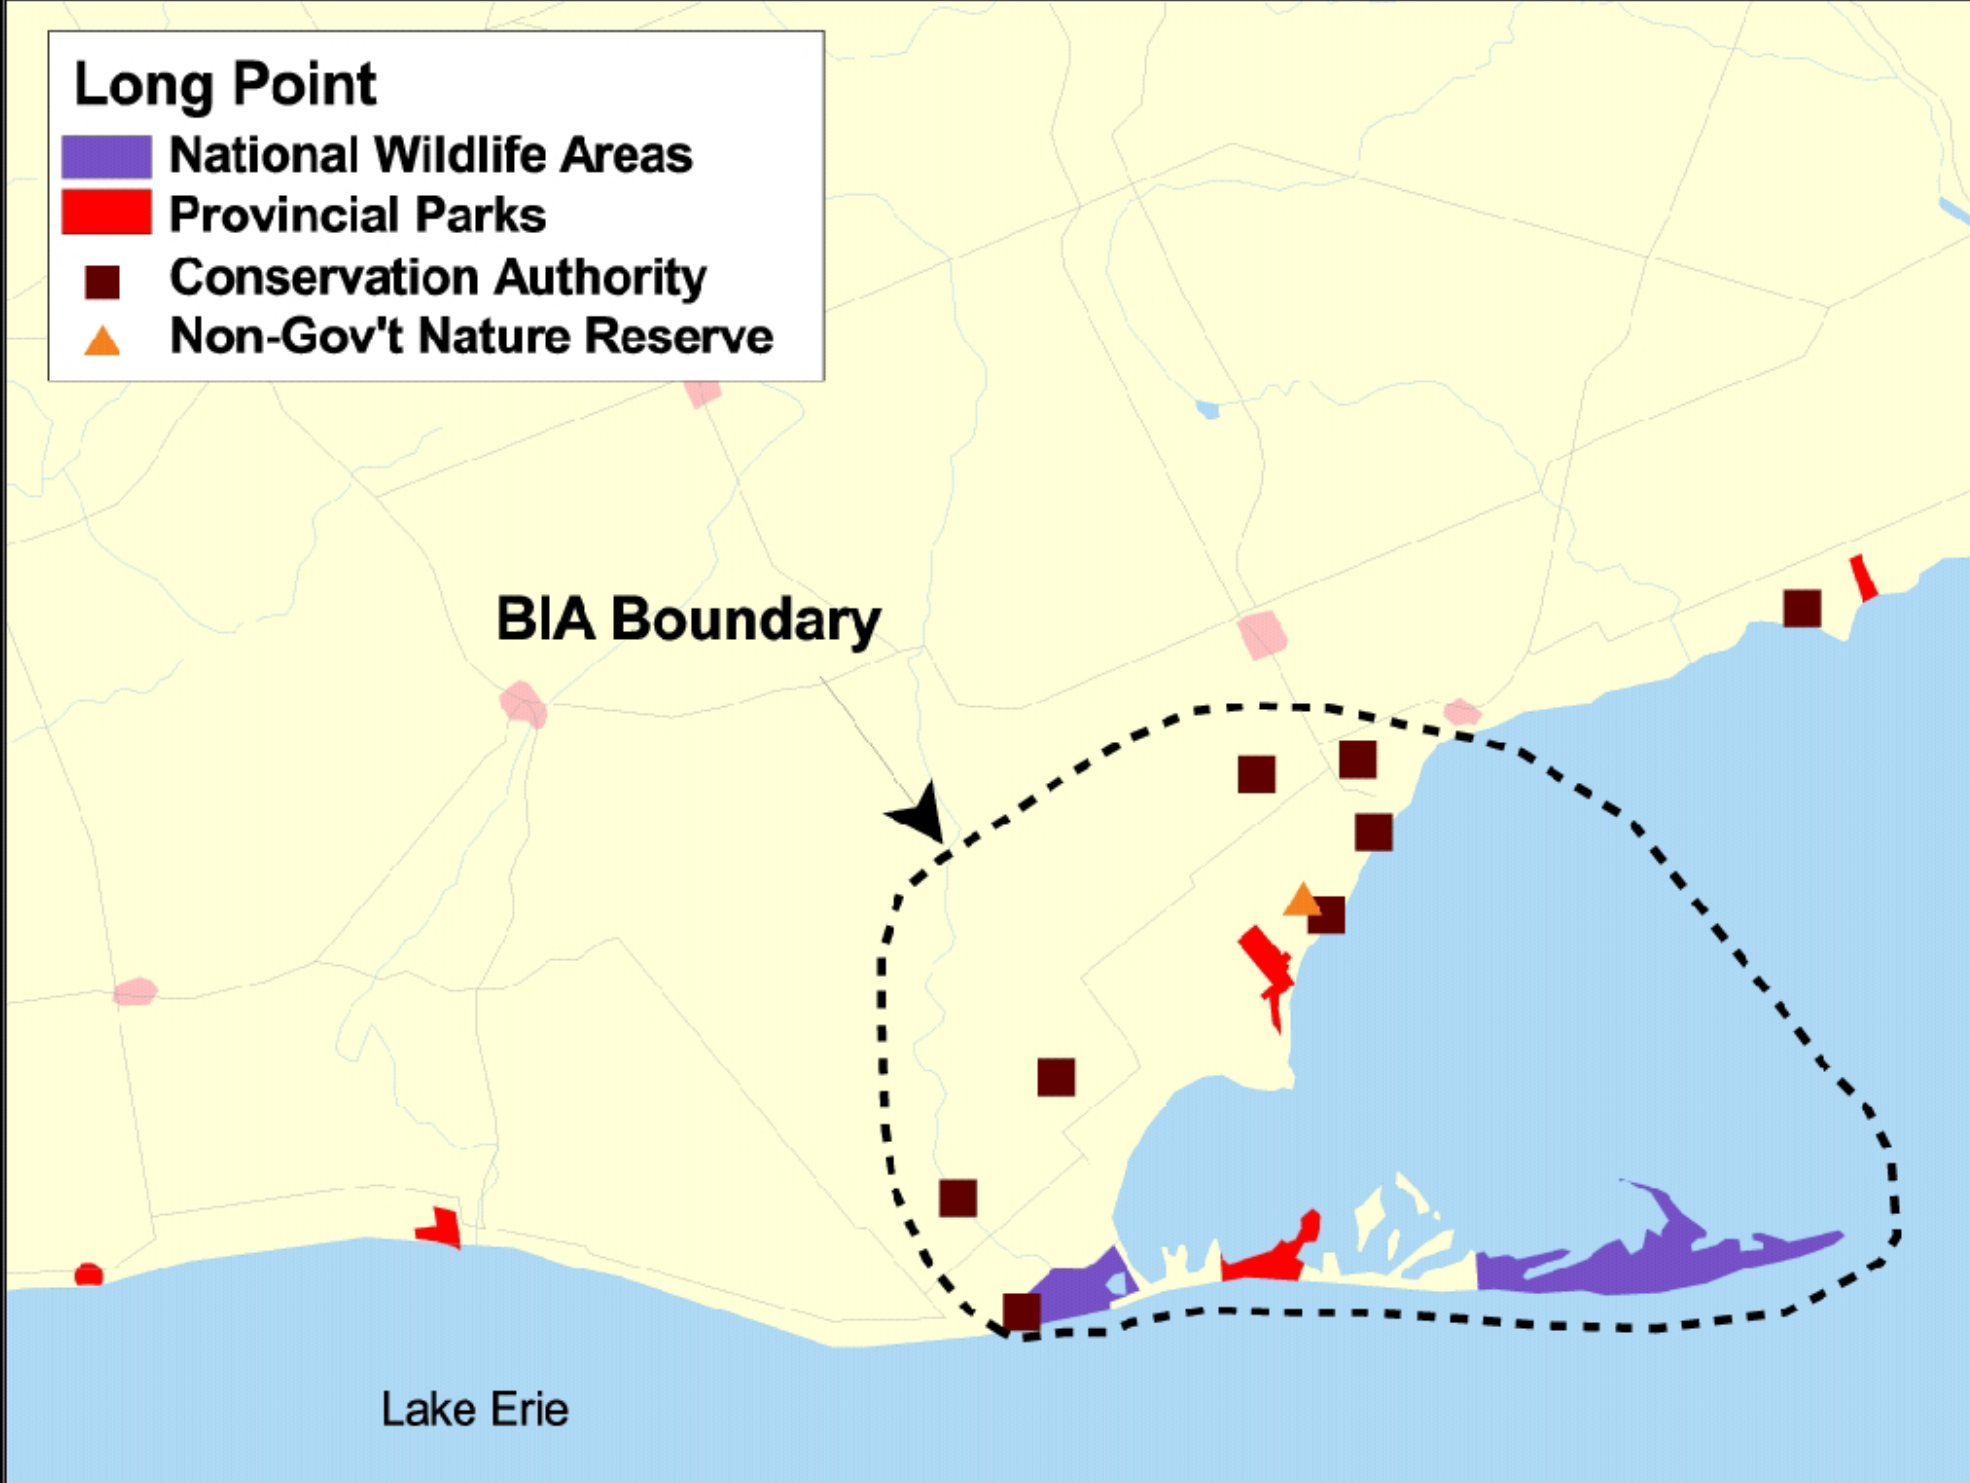

SOLEC '98

Shoreline Biodiversity Investment Areas

Features and values:

Eastern Lake Superior

Eastern Georgian Bay

Door County Peninsula

Lake St. Clair/Detroit River

Long Point

**Eastern
Lake Superior**

-  National Parks
-  Provincial Parks
-  First Nation

Lake Superior

Canada
U.S.A.

BIA Boundary

Georgian Bay

Midland

Port
McNicoll

Lake Michigan

Lake St. Clair / Detroit River

-  National Wildlife Areas
-  Provincial / State Parks
-  First Nation
-  Conservation Authority

MICHIGAN

U.S.A.
Canada

Lake St. Clair

BIA Boundary

ONTARIO

Long Point

-  National Wildlife Areas
-  Provincial Parks
-  Conservation Authority
-  Non-Gov't Nature Reserve

BIA Boundary

Lake Erie

Eastern Lake Ontario

-  National Parks / Wildlife Areas
-  Provincial / State Parks
-  Conservation Authority
-  Non-Gov't Nature Reserve