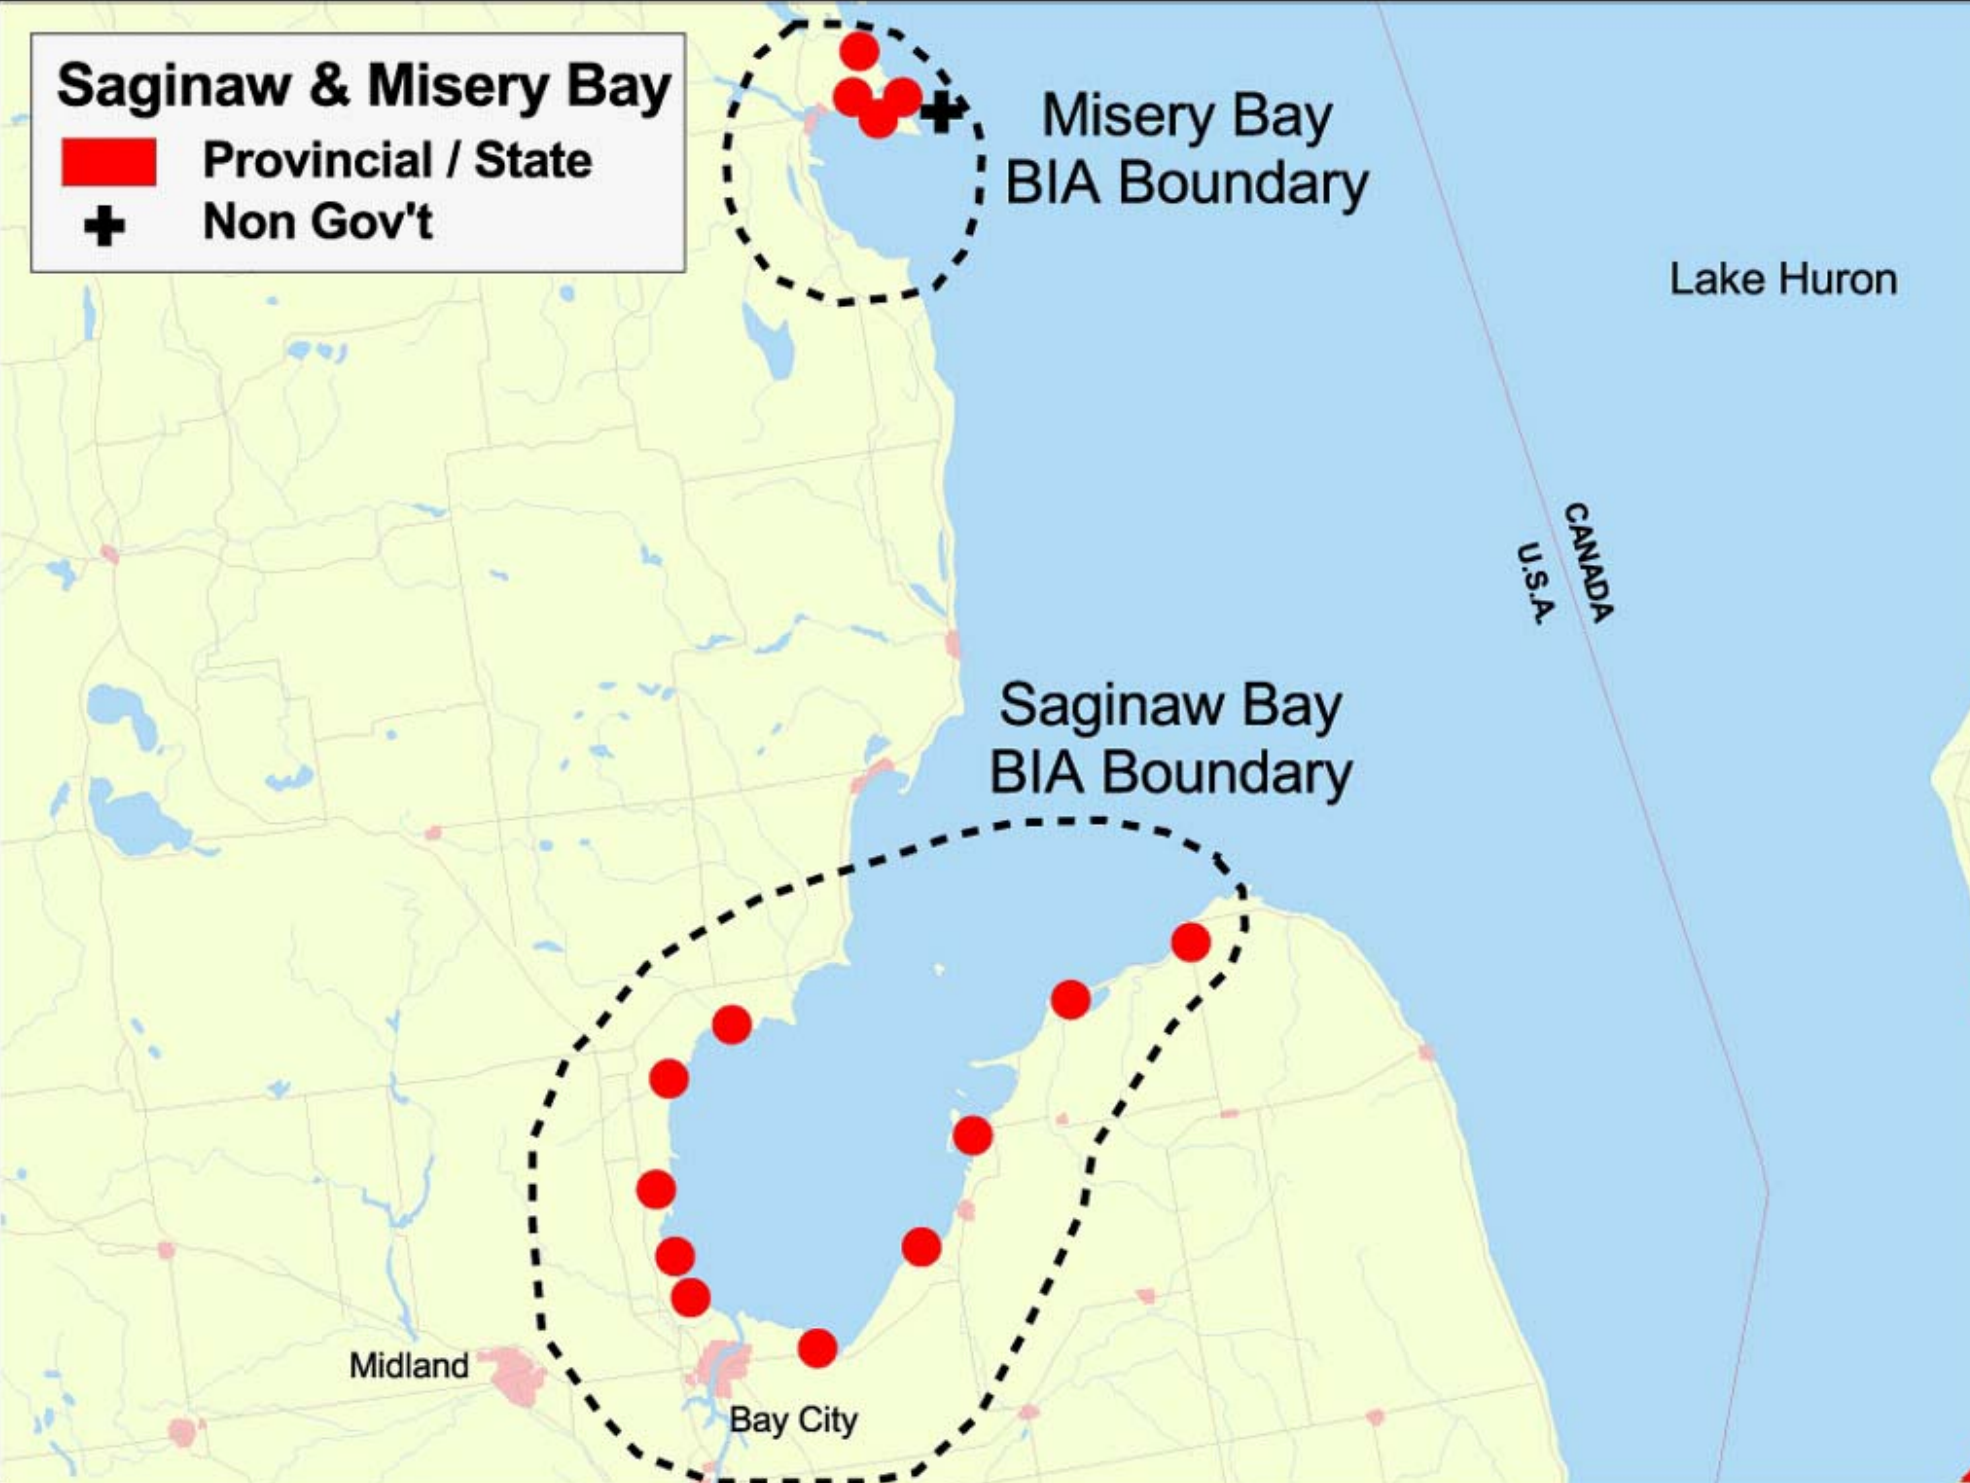

BIA Boundary

Lake Superior

Canada
U.S.A.

Superior North

-  National Parks
-  Provincial Parks
-  Conservation Authority
-  First Nation

MINNESOTA

BIA Boundary

Lake Superior

MICHIGAN

WISCONSIN

Greater Chequamegon Region

-  National Parks
-  State Parks
-  Indian Reserve

Saginaw & Misery Bay

- Provincial / State
- ⊕ Non Gov't

Misery Bay
BIA Boundary

Lake Huron

CANADA
U.S.A.

Saginaw Bay
BIA Boundary

Midland

Bay City

Michigan Islands

■ National Wildlife Refuge

BIA Boundary

Beaver Island Boat Company