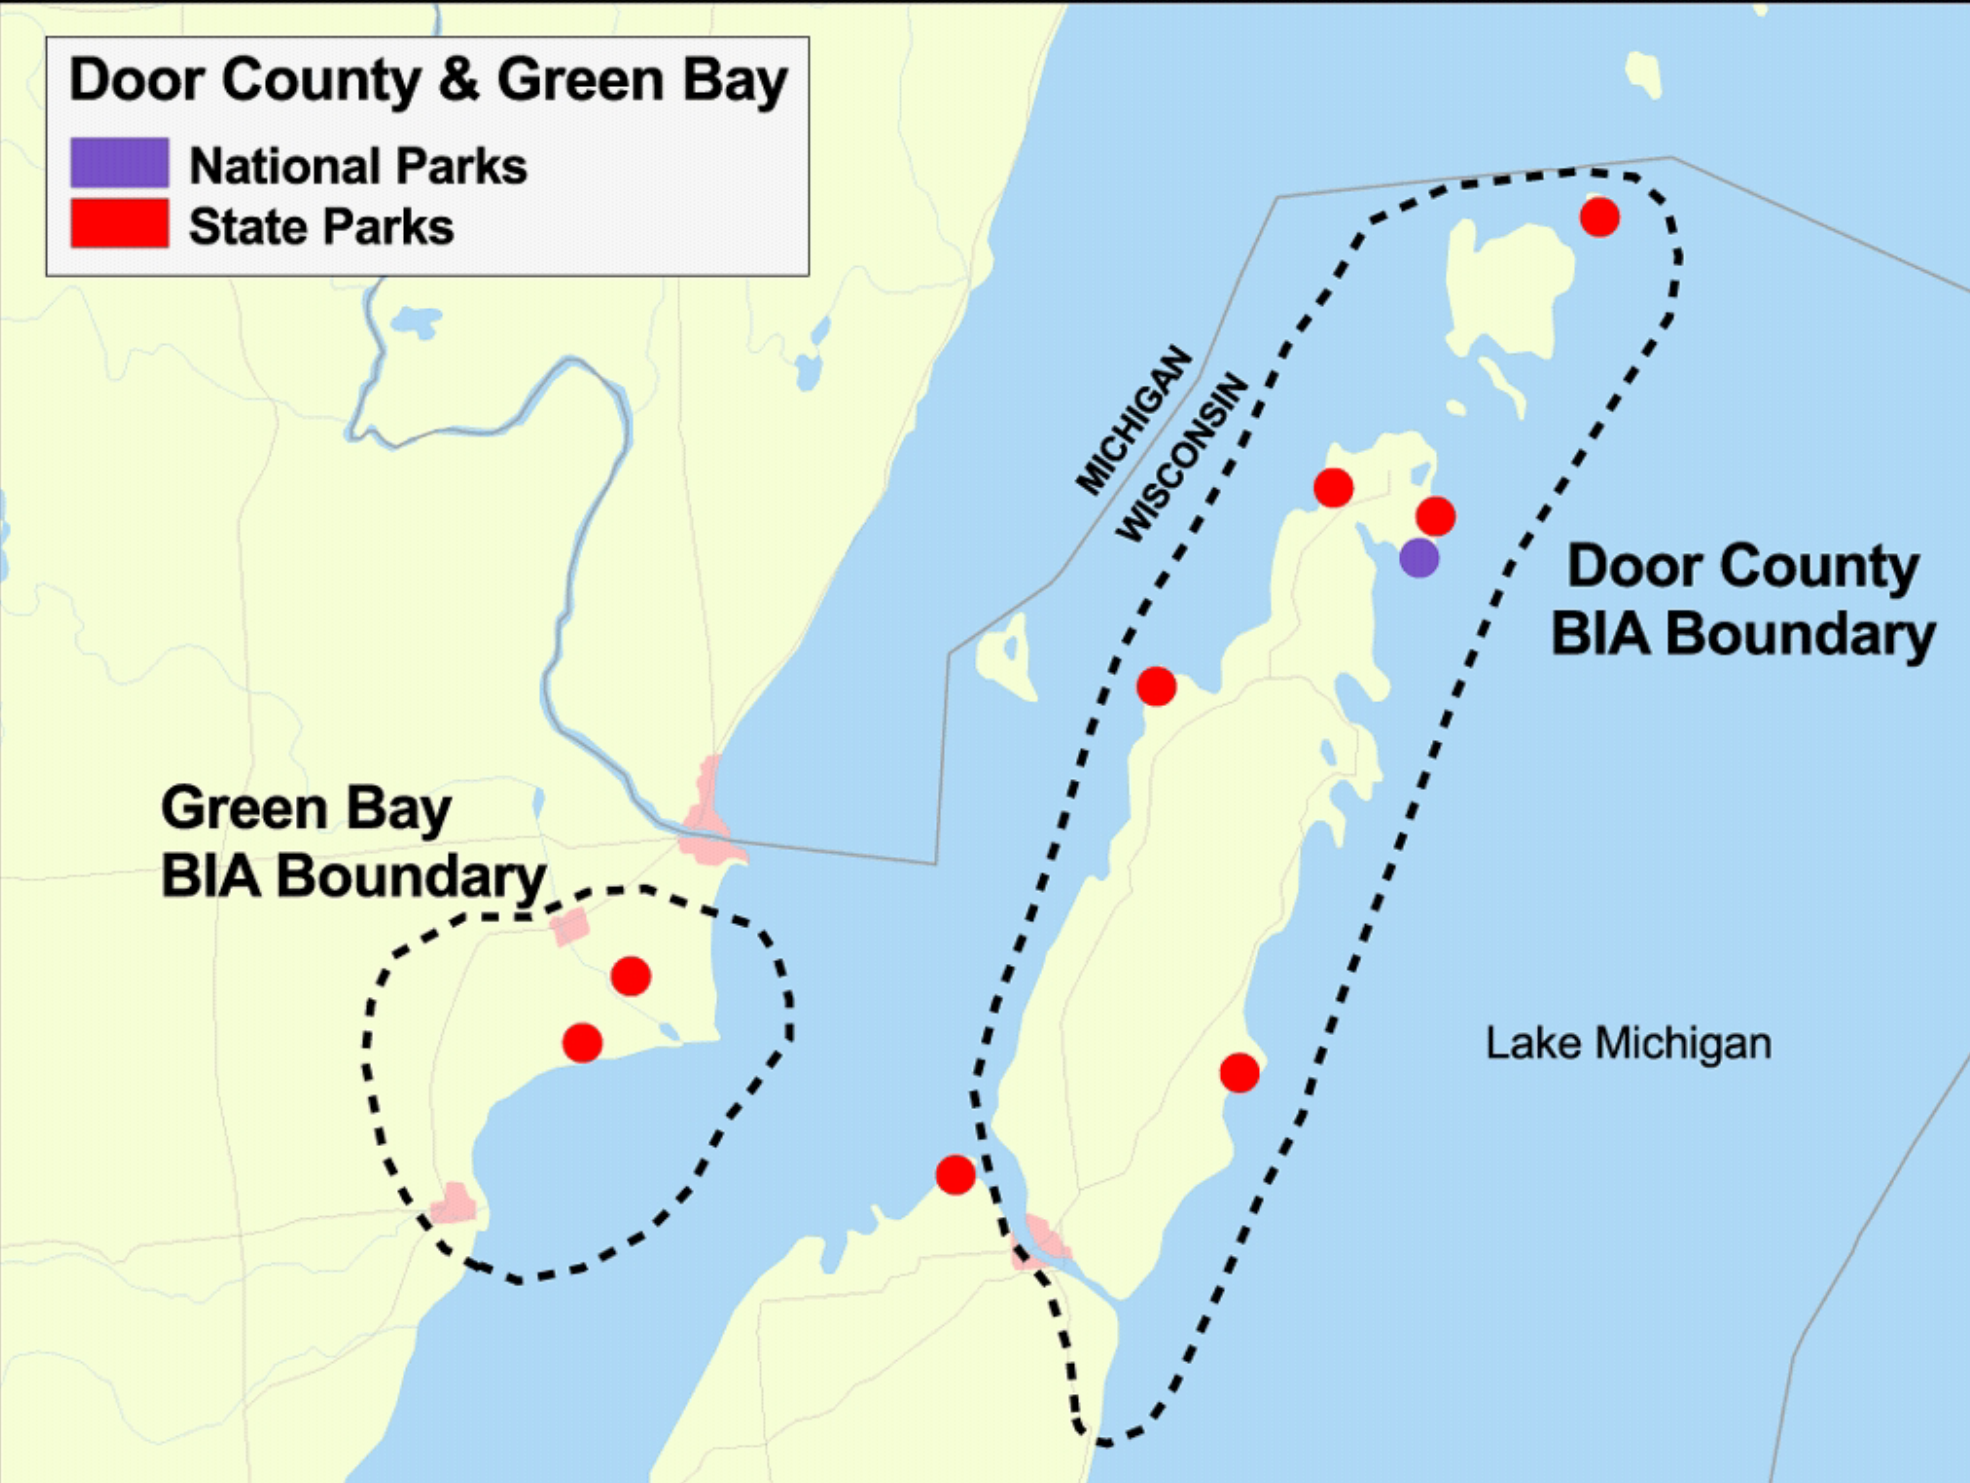

Lake Superior Highlands

-  National Parks & Forests
-  Provincial / State Parks & Forests
-  Indian Reserve

Saginaw & Misery Bay

- Provincial / State
- + Non Gov't

Misery Bay
BIA Boundary

Lake Huron

CANADA
U.S.A.

MICHIGAN

WISCONSIN

Greater Chequamegon Region

-  National Parks
-  State Parks
-  Indian Reserve

Saginaw & Misery Bay

- Provincial / State
- ⊕ Non Gov't

Misery Bay
BIA Boundary

Lake Huron

CANADA
U.S.A.

Saginaw Bay
BIA Boundary

Midland

Bay City

Michigan Islands

■ National Wildlife Refuge

BIA Boundary

Beaver Island Boat Company

Door County & Green Bay

-  National Parks
-  State Parks

**Green Bay
BIA Boundary**

**Door County
BIA Boundary**

MICHIGAN
WISCONSIN

Lake Michigan

SENSIBA

WILDLIFE AREA