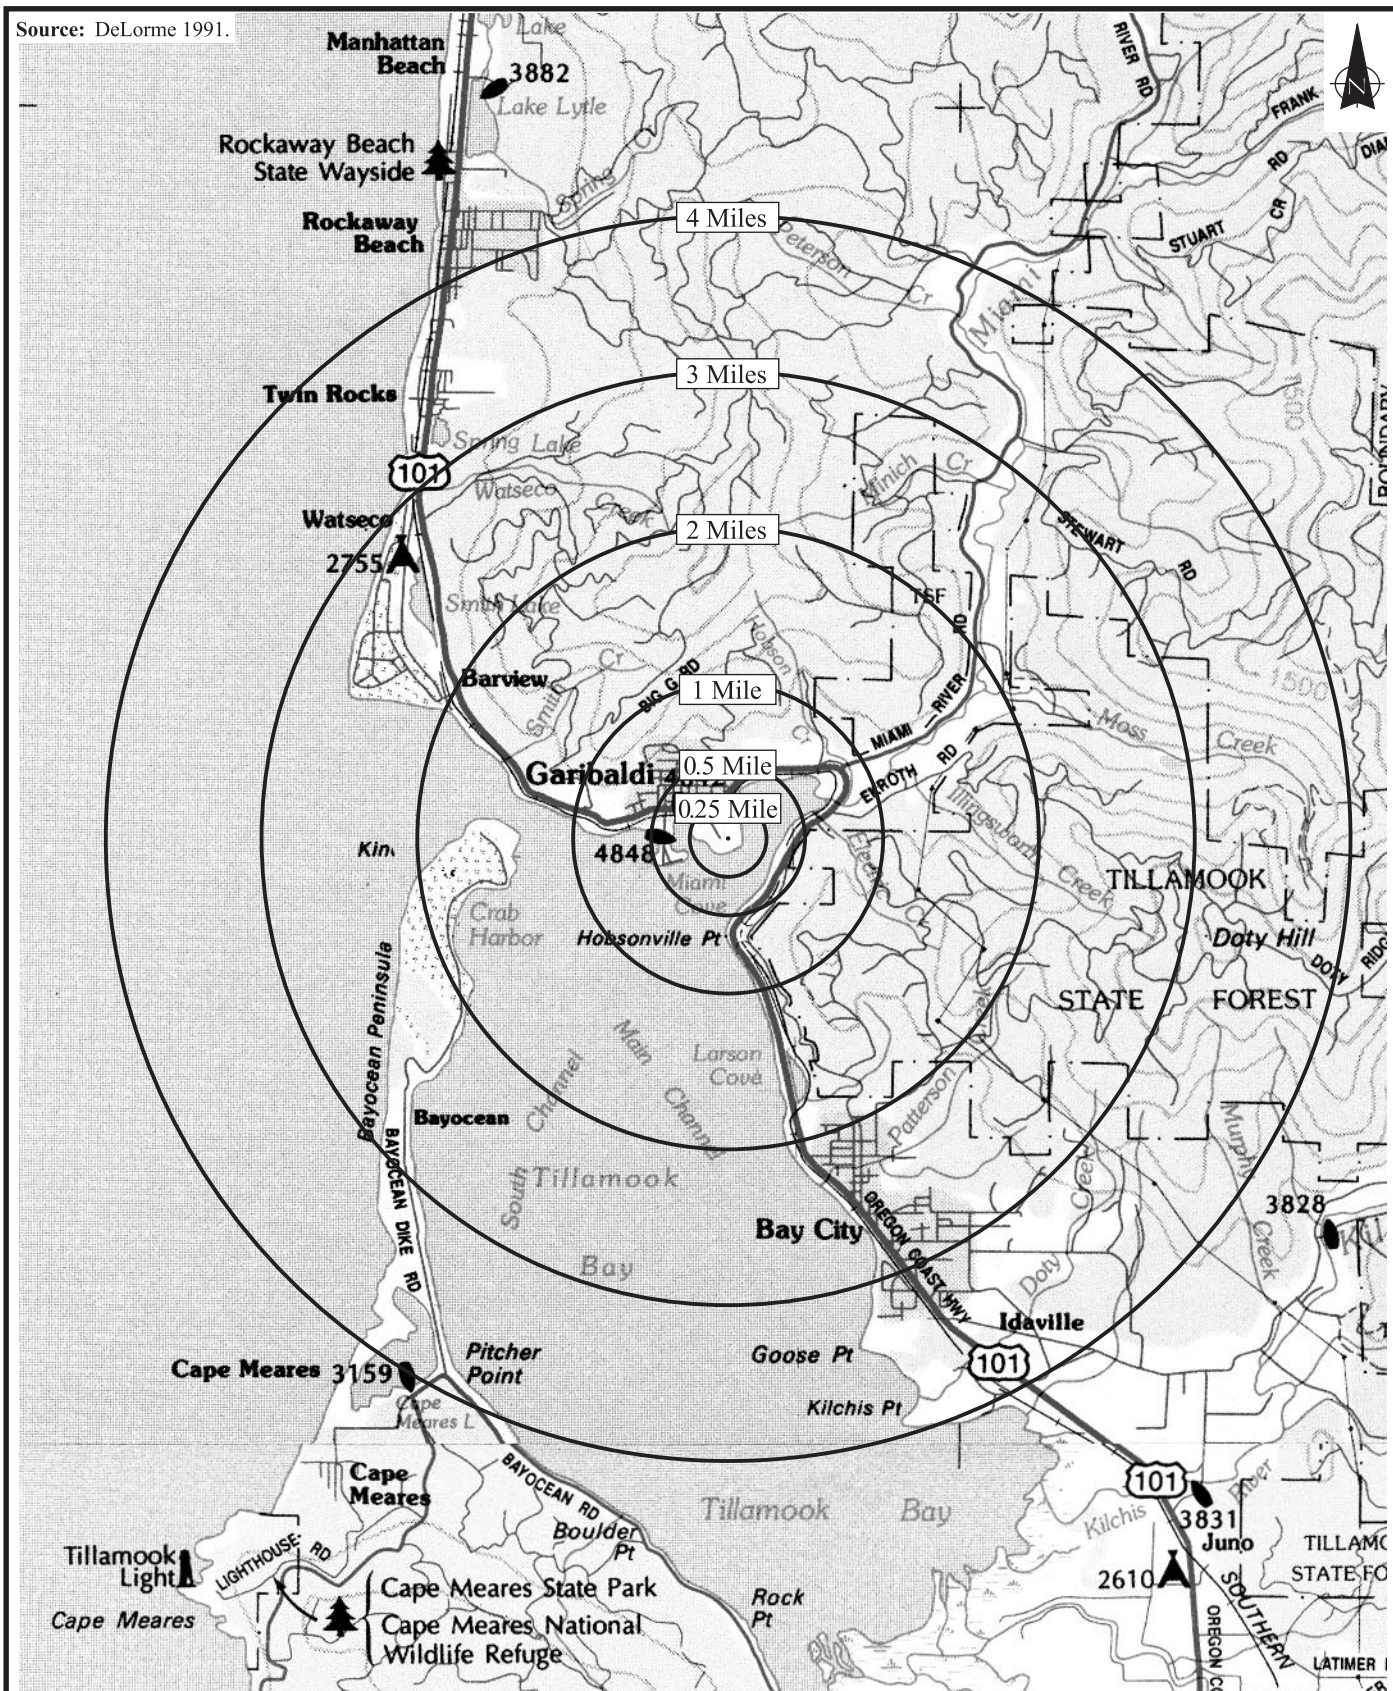

Source: DeLorme 1991.

**ecology and environment, inc.**  
 International Specialists in the Environment  
 Seattle, Washington

OLD MILL MARINA  
 Garibaldi, Oregon

0 1 2  
 Approximate Scale in Miles

Figure 7-1  
 4-MILE MAP

Date: 1-12-01	TDD No. 00-02-0006	PAN No. EB0601S10	Dwg. No. EB0601 7-1	Pubs. No. S521
------------------	-----------------------	----------------------	------------------------	-------------------

Drawn by: AES

Source: DeLorme 1998.

**ecology and environment, inc.**  
 International Specialists in the Environment  
 Seattle, Washington

OLD MILL MARINA  
 Garibaldi, Oregon

Figure 7-2  
 15-MILE MAP

Date: 1/12/01	Drawn by: AES	TDD No. 00-02-0006	PAN No. EB0601SIT0	Dwg. No. EB0601 7-2	Pubs. No. S521
------------------	------------------	-----------------------	-----------------------	------------------------	-------------------