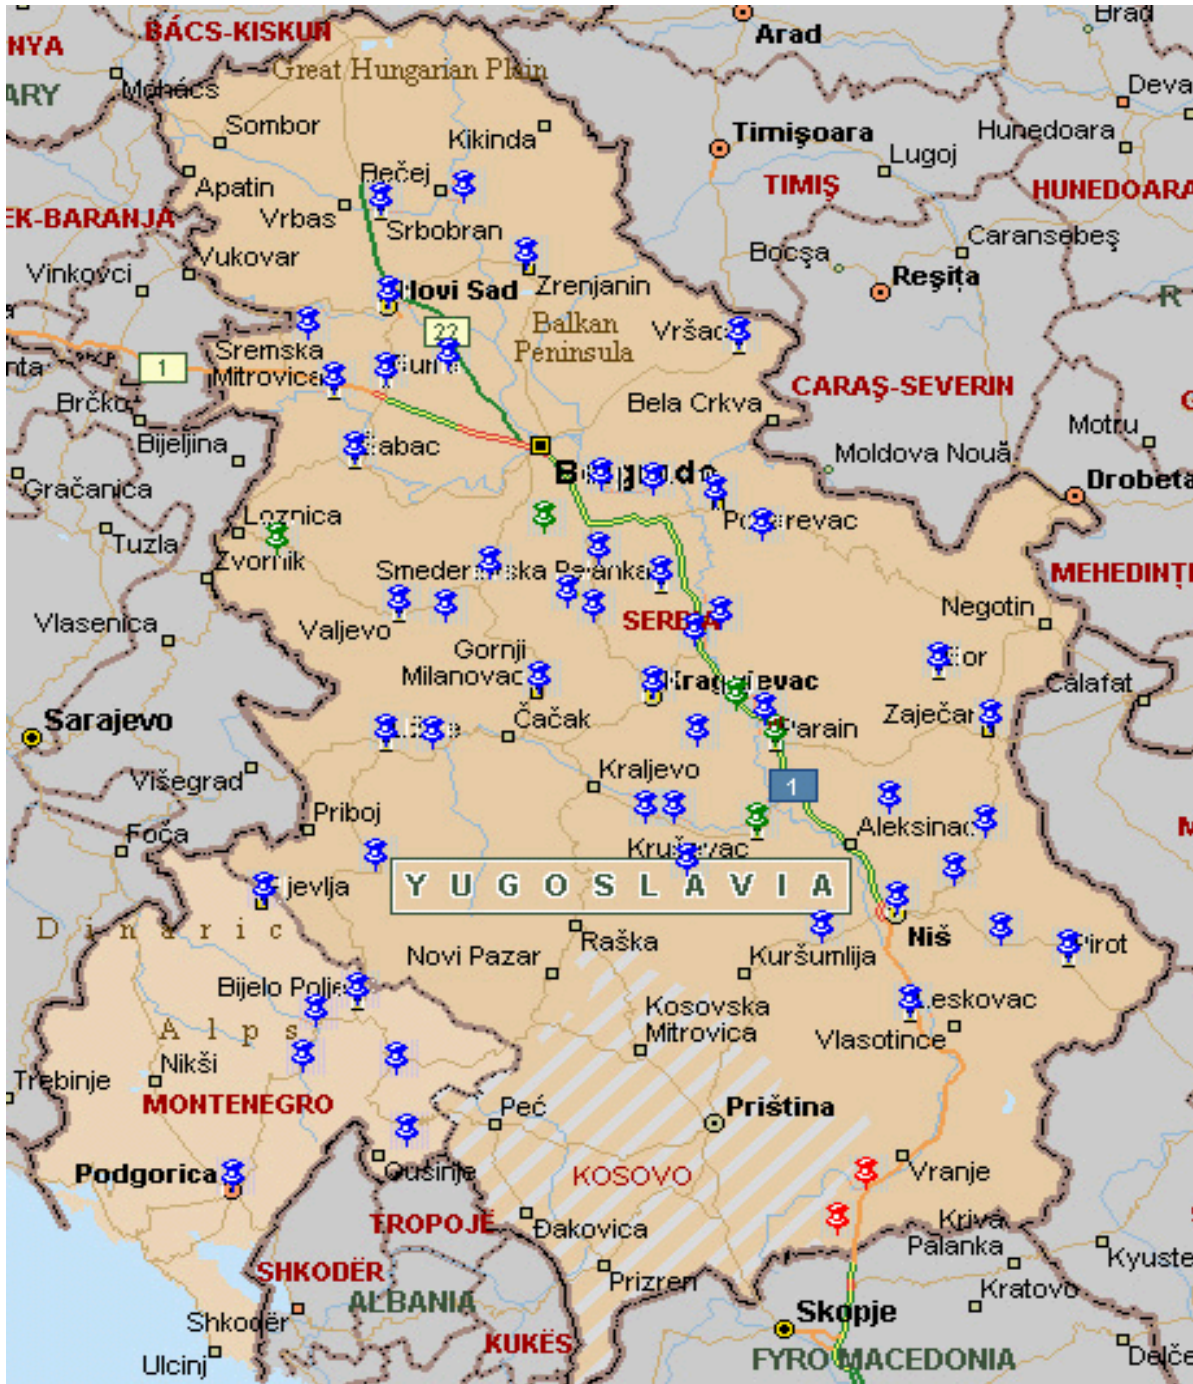

## Community Impact Projects by Municipality

**Legend:**

- 1 – 4 Grants
- 5 - 10 Grants
- 11 or more Grants

**Reach:**

- 57 municipalities
- 166 villages
- 278,000 families