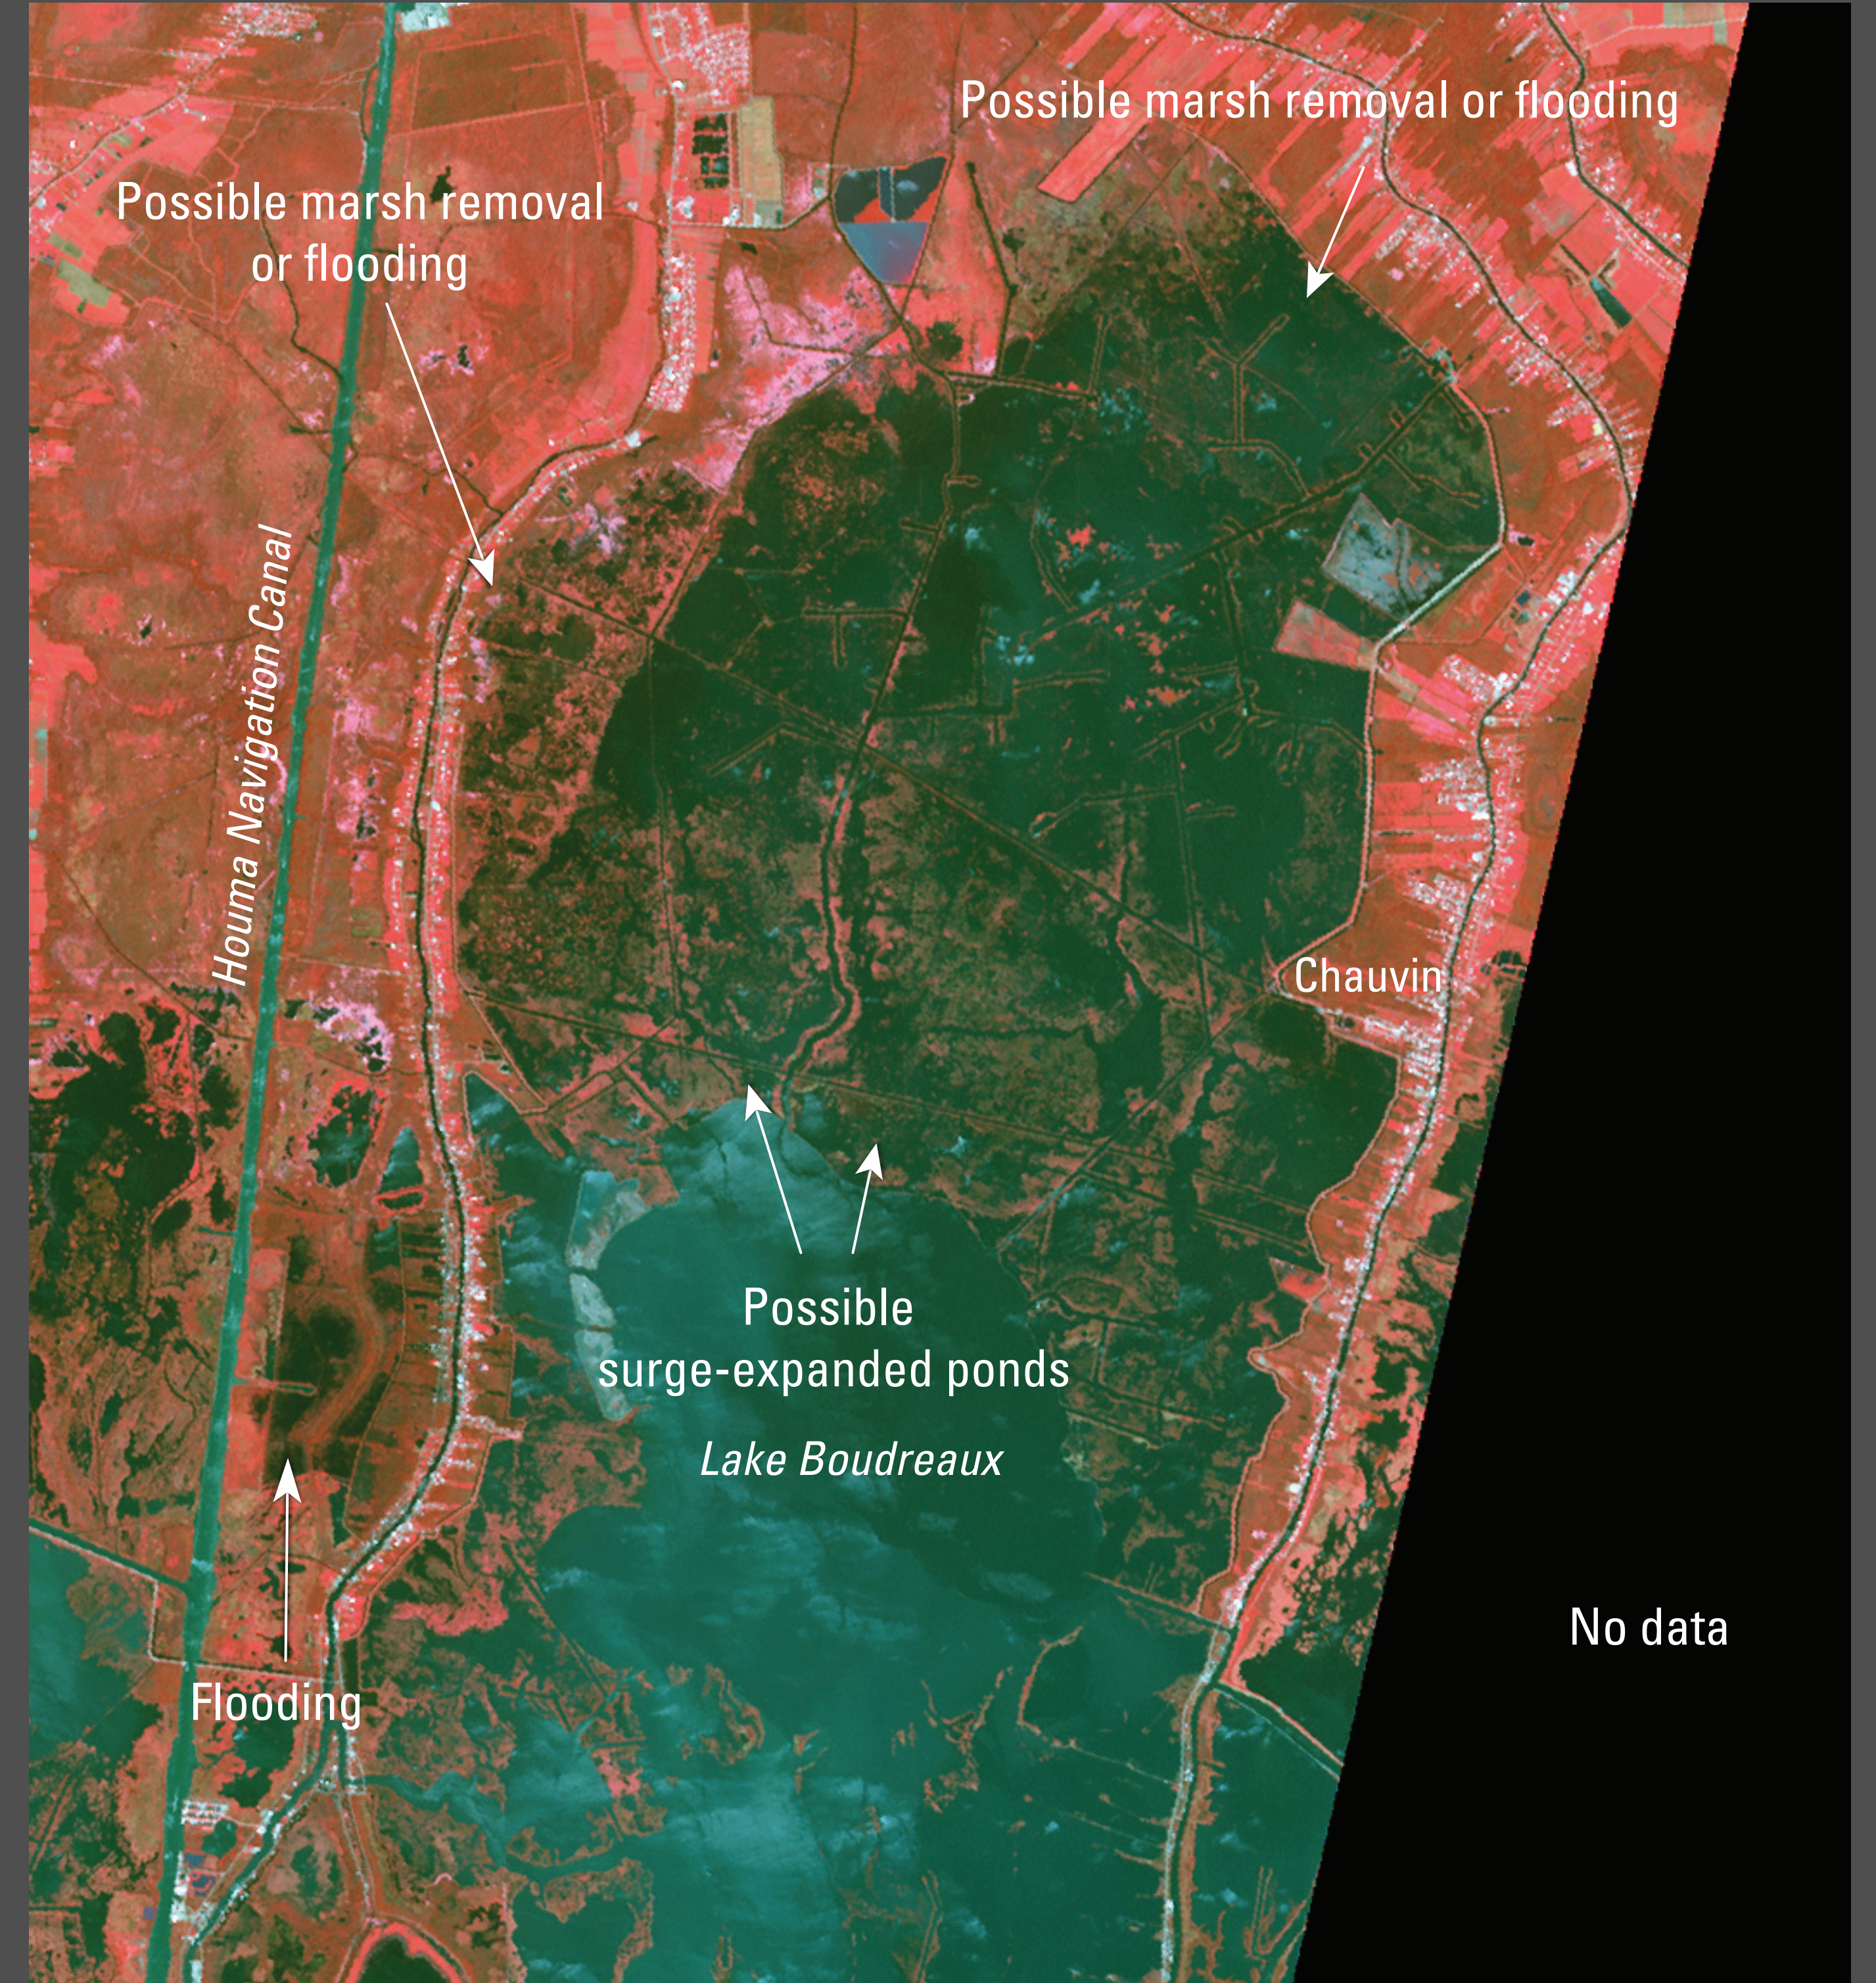

**Before and After Hurricane Gustav Images—Upper Lake Boudreaux, Louisiana
(Landsat 5 Thematic Mapper Satellite Imagery and ASTER Satellite Imagery)**

March 23, 2008 Landsat 5 TM Image

September 5, 2008 Aster Image

Scale 1:50,000

DRAFT DS XXX

Preliminary visual examination September 7, 2008.

U.S. Department of the Interior
U.S. Geological Survey

Contact: John Barras
barrasj@usgs.gov

Image Sources:
Landsat 5 Thematic Mapper Satellite Imagery and Advanced Spaceborne Thermal Emission and Reflection Radiometer (ASTER) Satellite imagery is provided by the USGS Center for Earth Resources Observation and Science.