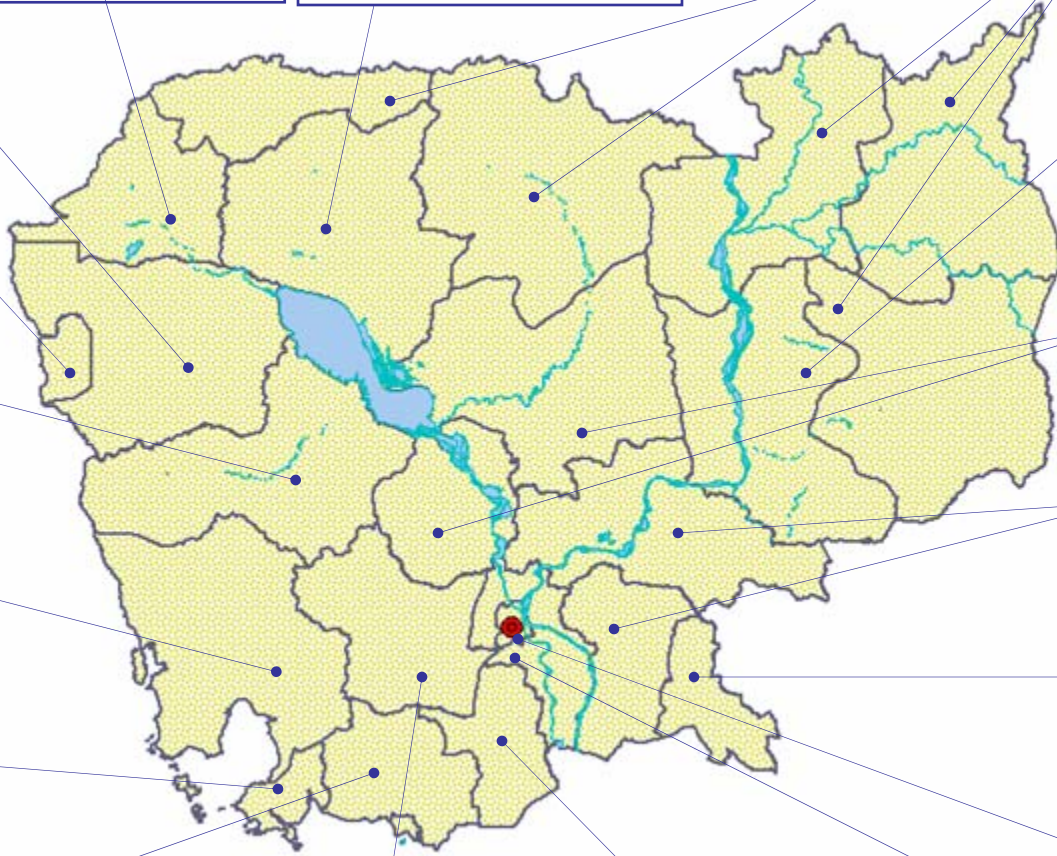

Banteay Meanchey

Activity:

- Political Party Development
- CCHR CIC
- Civil Society Strengthening
- Human Rights, Trafficking

Partners: IRI, NDI, TAF, EWMI

Siem Reap

Activity:

- Commune Council Program
- Political Party Development
- CCHR, CIC
- Youth Training on Democracy (YCC)
- Civil Society Strengthening
- Human Rights, Trafficking

Partners: IRI, NDI, TAF, EWMI, IOM, ACILS

ODMC & Preah Vihea

Activity:

- CCHR, CIC, Commune Council Prog
- Civil Society Strengthening
- -- Political Party Development
- Human Rights, Trafficking

Partner: IRI, NDI, TAF, IOM, EWMI

Stung Treng, Rattanakiri & Mondul Kiri

Activity:

- -- CCHR, CIC & Commune Council Program
- -- Civil Society Strengthening
- -- Political Party Development
- -- Human Rights

Partner: IRI, NDI, TAF, EWMI

Kratie

Activity:

- Commune Council Program
- CCHR, CIC
- Civil Society Strengthening
- Political Party Development
- Human rights, Trafficking

Partners: IRI, NDI, TAF, EWMI, DC-Cam

Kp. Thom & Kp. Chhnang

Activity:

- Political Party Development
- CCHR, CIC, Commune Council Program
- Civil Society Strengthening
- Human Rights, Trafficking

Partners: IRI, NDI, TAF, ACILS, IOM, EWMI, DC-Cam

Kp. Cham & Prey Veng

Activity:

- CCHR, CIC, Commune Council Program
- Political Party Development
- Youth Training on Democracy (YCC)
- Civil Society Strengthening
- Human Rights, Trafficking

Partners: IRI, NDI, TAF, ACILS, EWMI, DC-Cam, IOM

Svay Rieng

Activity:

- CCHR, CIC & Commune Council Program
- Youth Training on Democracy (YCC)
- Political Party Development
- Civil Society Strengthening
- Human Rights, Trafficking

Partners: IRI, NDI, TAF, EWMI

Kp. Speu

Activity:

- Commune Council Program
- Political Party Development
- CCHR
- Youth Training on Democracy (YCC)
- Civil Society Strengthening
- CIC

Partners: IRI, NDI, TAF

Takeo

Activity:

- Political Party Development
- CCHR, CIC, Commune Council Program
- Youth Training on Democracy (YCC)
- Civil Society Strengthening
- -- Human Rights, Trafficking

Partners: IRI, NDI, TAF, IOM, EWMI, DC-Cam

Kandal

Activity:

- Political Party Development
- Youth Training on Democracy (YCC)
- CCHR, CIC, Commune Council Program
- Civil Society Strengthening
- Human Rights, Trafficking

Partners: IRI, NDI, TAF, IOM, EWMI, DC-Cam, ACILS

Phnom Penh

Activity:

- Political Party Development
- Youth Training on Democracy (YCC)
- CCHR, Commune Council Program
- Parliament Watch & Electoral Reform
- Anti-Corruption
- -- Human Rights, Trafficking

Partners: IRI, NDI, PADCO/PACT, TAF, EWMI, ILO, DC-Cam, ACILS, IJM